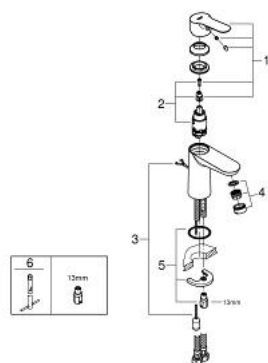

23 329 000 BAUEDGE SINGLE-LEVER BASIN MIXER 1/2" S-SIZE

TOOTE KIRJELDUS

- Värvus: chrome
- single hole installation
- GROHE SmoothControl 28 mm ceramic cartridge
- GROHE LongLife finish
- GROHE EcoJoy - less water, perfect flow
- maximum flow rate (at 3 bar): 5 l/min
- rapid installation system
- retractable chain
- flexible connection hoses

23 329 000 **BAUEDGE SINGLE-LEVER BASIN MIXER 1/2"**
S-SIZE

VARUOSAD, september 2012 – nüüd

1: Lever (Tellimuse number 46697000)

2: Cartridge (Tellimuse number 46580000)

3: Chain (Tellimuse number 06815000)

3.1: Chain support (Tellimuse number 0116100M)

4: Mousseur (Tellimuse number 48159000)

5: Shank mounting kit (Tellimuse number 46249000)

6: Mounting wrench (Tellimuse number 19017000)*

* Lisatarvikud