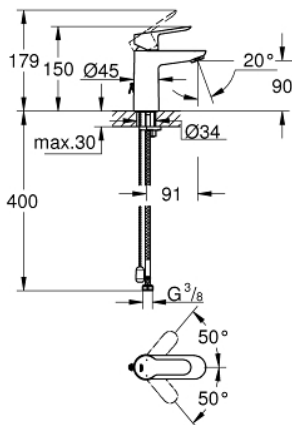

23 329 000 BAUEDGE SINGLE-LEVER BASIN MIXER 1/2" S-SIZE

TOOTE KIRJELDUS

- Värvus: chrome
- single hole installation
- GROHE SmoothControl 28 mm ceramic cartridge
- GROHE LongLife finish
- GROHE EcoJoy - less water, perfect flow
- maximum flow rate (at 3 bar): 5 l/min
- rapid installation system
- retractable chain
- flexible connection hoses

23 329 000 **BAUEDGE SINGLE-LEVER BASIN MIXER 1/2"**
S-SIZE

VARUOSAD, september 2012 – nüüd

1: Lever (Tellimuse number 46697000)

2: Cartridge (Tellimuse number 46580000)

3: Chain (Tellimuse number 06815000)

3.1: Chain support (Tellimuse number 0116100M)

4: Mousseur (Tellimuse number 48159000)

5: Shank mounting kit (Tellimuse number 46249000)

6: Mounting wrench (Tellimuse number 19017000)*

* Lisatarvikud