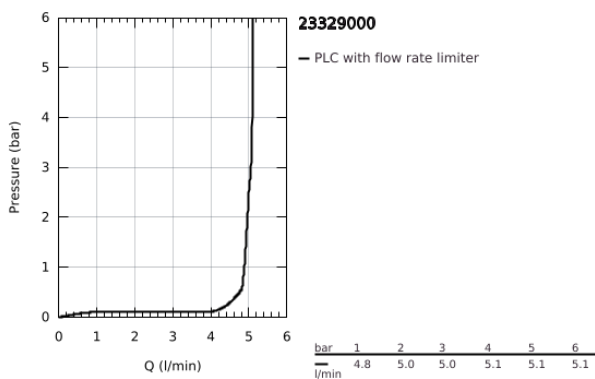

23 329 000 BAUEDGE SINGLE-LEVER BASIN MIXER 1/2" S-SIZE

TOOTE KIRJELDUS

- Värvus: chrome
- single hole installation
- GROHE SmoothControl 28 mm ceramic cartridge
- GROHE LongLife finish
- GROHE EcoJoy - less water, perfect flow
- maximum flow rate (at 3 bar): 5 l/min
- rapid installation system
- retractable chain
- flexible connection hoses

23 329 000 **BAUEDGE SINGLE-LEVER BASIN MIXER 1/2"**
S-SIZE

VARUOSAD, september 2012 – nüüd

1: Lever (Tellimuse number 46697000)

2: Cartridge (Tellimuse number 46580000)

3: Chain (Tellimuse number 06815000)