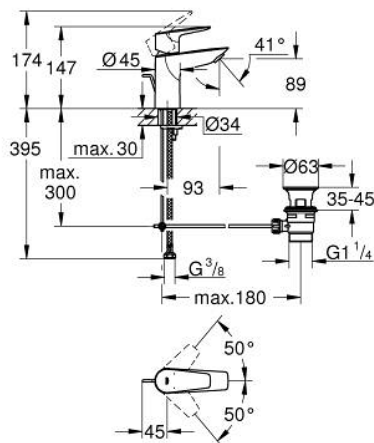

23 328 001 **BAUEDGE SINGLE-LEVER BASIN MIXER 1/2"**  
**S-SIZE**

**TOOTE KIRJELDUS**

- Värvus: chrome
- single hole installation
- metal lever
- GROHE SmoothControl 28 mm ceramic cartridge
- with temperature limiter
- GROHE LongLife finish
- Protected Water Ways no contact of water with lead or nickel inside the tap
- GROHE EcoJoy - less water, perfect flow
- maximum flow rate (at 3 bar): 5 l/min
- rapid installation system
- plastic pop-up waste set 1 1/4"
- flexible connection hoses
- professional edition

## 23 328 001 BAUEDGE SINGLE-LEVER BASIN MIXER 1/2" S-SIZE

### VARUOSAD, september 2018 – nüüd

- 1: Cartridge (Tellimuse number 48518000)
- 2: Pop-up rod (Tellimuse number 46739000)
- 3: flow control (Tellimuse number 1106370000)
- 4: Shank mounting kit (Tellimuse number 46249000)
- 5: Waste set 1 1/4" (Tellimuse number 28910000)
- 5.1: Plug (Tellimuse number 07182000)
- 5.2: Eccentric rod (Tellimuse number 07052000)
- 6: Eccentric rod (Tellimuse number 07341000)\*
- 7: Mounting wrench (Tellimuse number 19017000)\*