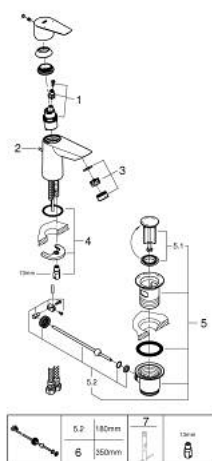

23 328 001 **BAUEDGE SINGLE-LEVER BASIN MIXER 1/2"**  
**S-SIZE**

**TOOTE KIRJELDUS**

- Värvus: chrome
- single hole installation
- metal lever
- GROHE SmoothControl 28 mm ceramic cartridge
- with temperature limiter
- GROHE LongLife finish
- Protected Water Ways no contact of water with lead or nickel inside the tap
- GROHE EcoJoy - less water, perfect flow
- maximum flow rate (at 3 bar): 5 l/min
- rapid installation system
- plastic pop-up waste set 1 1/4"
- flexible connection hoses
- professional edition

## 23 328 001 BAUEDGE SINGLE-LEVER BASIN MIXER 1/2" S-SIZE

### VARUOSAD, september 2018 – nüüd

- 1: Cartridge (Tellimuse number 48518000)
- 2: Pop-up rod (Tellimuse number 46739000)
- 3: flow control (Tellimuse number 1106370000)
- 4: Shank mounting kit (Tellimuse number 46249000)
- 5: Waste set 1 1/4" (Tellimuse number 28910000)
- 5.1: Plug (Tellimuse number 07182000)
- 5.2: Eccentric rod (Tellimuse number 07052000)
- 6: Eccentric rod (Tellimuse number 07341000)\*
- 7: Mounting wrench (Tellimuse number 19017000)\*