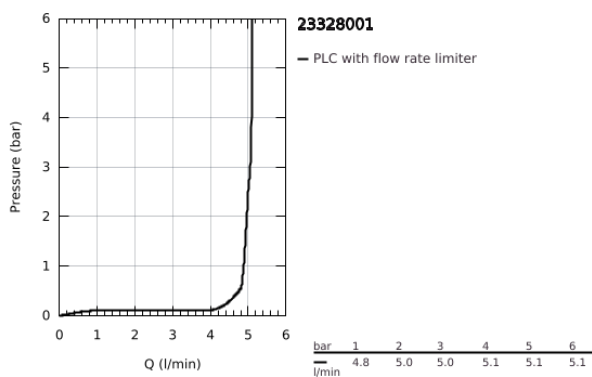

23 328 001 **BAUEDGE SINGLE-LEVER BASIN MIXER 1/2"**  
**S-SIZE**

**TOOTE KIRJELDUS**

- Värvus: chrome
- single hole installation
- metal lever
- GROHE SmoothControl 28 mm ceramic cartridge
- with temperature limiter
- GROHE LongLife finish
- Protected Water Ways no contact of water with lead or nickel inside the tap
- GROHE EcoJoy - less water, perfect flow
- maximum flow rate (at 3 bar): 5 l/min
- rapid installation system
- plastic pop-up waste set 1 1/4"
- flexible connection hoses
- professional edition

## 23 328 001 BAUEDGE SINGLE-LEVER BASIN MIXER 1/2" S-SIZE

### VARUOSAD, september 2018 – nüüd

- 1: Cartridge (Tellimuse number 48518000)
- 2: Pop-up rod (Tellimuse number 46739000)
- 3: flow control (Tellimuse number 1106370000)
- 4: Shank mounting kit (Tellimuse number 46249000)
- 5: Waste set 1 1/4" (Tellimuse number 28910000)
- 5.1: Plug (Tellimuse number 07182000)
- 5.2: Eccentric rod (Tellimuse number 07052000)
- 6: Eccentric rod (Tellimuse number 07341000)\*
- 7: Mounting wrench (Tellimuse number 19017000)\*