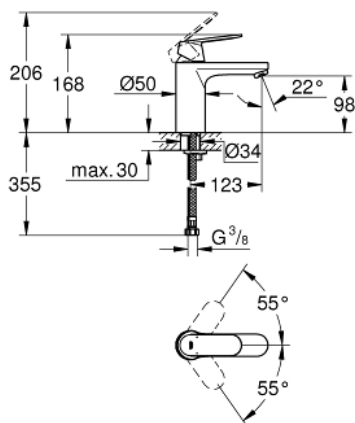

23 327 000 EUROSMART COSMOPOLITAN SINGLE-LEVER BASIN MIXER 1/2" M-SIZE

TOOTE KIRJELDUS

- Värvus: chrome
- single hole installation
- GROHE SilkMove 35 mm ceramic cartridge
- adjustable flow rate limiter
- GROHE LongLife finish
- GROHE EcoJoy - less water, perfect flow
- maximum flow rate (at 3 bar): 5 l/min
- GROHE FastFixation installation system
- smooth body
- flexible connection hoses

23 327 000 EUROSMART COSMOPOLITAN SINGLE-LEVER BASIN MIXER 1/2" M-SIZE

VARUOSAD, september 2012 – nüüd

- 1: Lever (Tellimuse number 46681000)
- 2: Cap (Tellimuse number 46492000)
- 3: Screw coupling (Tellimuse number 46460000)
- 4: Cartridge (Tellimuse number 46374000)
- 5: Mousseur (Tellimuse number 48159000)
- 6: Shank mounting kit (Tellimuse number 46671000)
- 7: Temperature limiter (Tellimuse number 46375000)*
- 8: Mounting wrench (Tellimuse number 19017000)*
- 9: Socket spanner (Tellimuse number 19332000)*