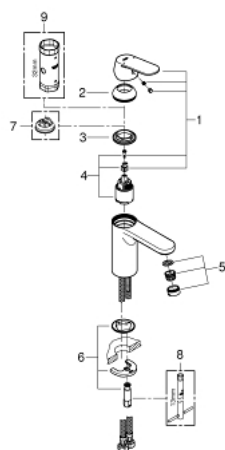

23 327 000 EUROSMART COSMOPOLITAN SINGLE-LEVER BASIN MIXER 1/2" M-SIZE

TOOTE KIRJELDUS

- Värvus: chrome
- single hole installation
- GROHE SilkMove 35 mm ceramic cartridge
- adjustable flow rate limiter
- GROHE LongLife finish
- GROHE EcoJoy - less water, perfect flow
- maximum flow rate (at 3 bar): 5 l/min
- GROHE FastFixation installation system
- smooth body
- flexible connection hoses

23 327 000 EUROSMART COSMOPOLITAN SINGLE-LEVER BASIN MIXER 1/2" M-SIZE

VARUOSAD, september 2012 – nüüd

- 1: Lever (Tellimuse number 46681000)
- 2: Cap (Tellimuse number 46492000)
- 3: Screw coupling (Tellimuse number 46460000)
- 4: Cartridge (Tellimuse number 46374000)
- 5: Mousseur (Tellimuse number 48159000)
- 6: Shank mounting kit (Tellimuse number 46671000)
- 7: Temperature limiter (Tellimuse number 46375000)*
- 8: Mounting wrench (Tellimuse number 19017000)*
- 9: Socket spanner (Tellimuse number 19332000)*