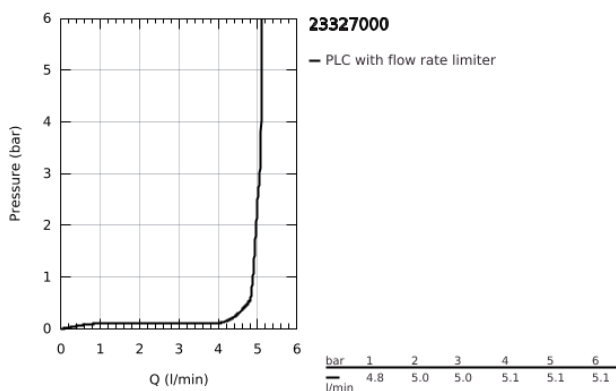

23 327 000 EUROSMART COSMOPOLITAN SINGLE-LEVER BASIN MIXER 1/2" M-SIZE

TOOTE KIRJELDUS

- Värvus: chrome
- single hole installation
- GROHE SilkMove 35 mm ceramic cartridge
- adjustable flow rate limiter
- GROHE LongLife finish
- GROHE EcoJoy - less water, perfect flow
- maximum flow rate (at 3 bar): 5 l/min
- GROHE FastFixation installation system
- smooth body
- flexible connection hoses

23 327 000 EUROSMART COSMOPOLITAN SINGLE-LEVER BASIN MIXER 1/2" M-SIZE

VARUOSAD, september 2012 – nüüd

- 1: Lever (Tellimuse number 46681000)
- 2: Cap (Tellimuse number 46492000)
- 3: Screw coupling (Tellimuse number 46460000)
- 4: Cartridge (Tellimuse number 46374000)
- 5: Mousseur (Tellimuse number 48159000)
- 6: Shank mounting kit (Tellimuse number 46671000)
- 7: Temperature limiter (Tellimuse number 46375000)*
- 8: Mounting wrench (Tellimuse number 19017000)*
- 9: Socket spanner (Tellimuse number 19332000)*