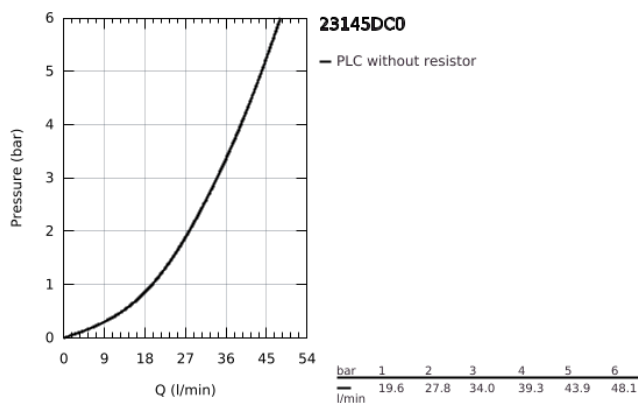

23 145 DC0 EUROCUBE SINGLE-LEVER SHOWER MIXER 1/2"

TOOTE KIRJELDUS

- Värvus: supersteel
- wall mounted
- GROHE SilkMove 46 mm ceramic cartridge
- GROHE LongLife finish
- adjustable flow rate limiter
- shower bottom outlet 1/2" with integrated non return-valve
- covered S-unions
- protected against backflow

23 145 DC0 EUROCUBE SINGLE-LEVER SHOWER MIXER 1/2"

VARUOSAD, juuli 2018 – nüüd

- 1: Lever (Tellimuse number 46782DC0)
- 2: Cartridge (Tellimuse number 46048000)
- 3: Non-return valve (Tellimuse number 08565000)
- 4: Screw connection 1/2" (Tellimuse number 45044DC0)
- 5: S-union (Tellimuse number 47824DC0)
- 6: Special spanner (Tellimuse number 19377000)*
- 7: Temperature limiter (Tellimuse number 46375000)*
- 8: Extension set, 30 mm (Tellimuse number 46238000)*