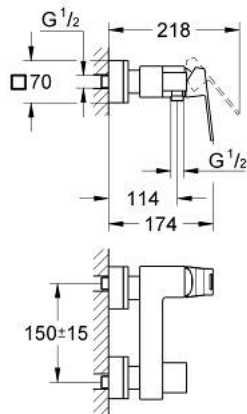

23 145 DC0 EUROCUBE SINGLE-LEVER SHOWER MIXER 1/2"

TOOTE KIRJELDUS

- Värvus: supersteel
- wall mounted
- GROHE SilkMove 46 mm ceramic cartridge
- GROHE LongLife finish
- adjustable flow rate limiter
- shower bottom outlet 1/2" with integrated non return-valve
- covered S-unions
- protected against backflow

23 145 DC0 EUROCUBE SINGLE-LEVER SHOWER MIXER 1/2"

VARUOSAD, juuli 2018 – nüüd

- 1: Lever (Tellimuse number 46782DC0)
- 2: Cartridge (Tellimuse number 46048000)
- 3: Non-return valve (Tellimuse number 08565000)
- 4: Screw connection 1/2" (Tellimuse number 45044DC0)
- 5: S-union (Tellimuse number 47824DC0)
- 6: Special spanner (Tellimuse number 19377000)*
- 7: Temperature limiter (Tellimuse number 46375000)*
- 8: Extension set, 30 mm (Tellimuse number 46238000)*