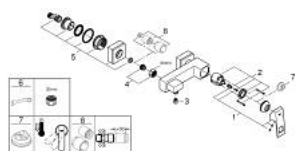

23 145 DC0 EUROCUBE SINGLE-LEVER SHOWER MIXER 1/2"

TOOTE KIRJELDUS

- Värvus: supersteel
- wall mounted
- GROHE SilkMove 46 mm ceramic cartridge
- GROHE LongLife finish
- adjustable flow rate limiter
- shower bottom outlet 1/2" with integrated non return-valve
- covered S-unions
- protected against backflow

23 145 DC0 EUROCUBE SINGLE-LEVER SHOWER MIXER 1/2"

VARUOSAD, juuli 2018 – nüüd

- 1: Lever (Tellimuse number 46782DC0)
- 2: Cartridge (Tellimuse number 46048000)
- 3: Non-return valve (Tellimuse number 08565000)
- 4: Screw connection 1/2" (Tellimuse number 45044DC0)
- 5: S-union (Tellimuse number 47824DC0)
- 6: Special spanner (Tellimuse number 19377000)*
- 7: Temperature limiter (Tellimuse number 46375000)*
- 8: Extension set, 30 mm (Tellimuse number 46238000)*