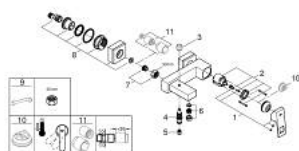

## 23 140 DC0 EUROCUBE SINGLE-LEVER BATH MIXER 1/2"

### TOOTE KIRJELDUS

- Värvus: supersteel
- wall mounted
- GROHE SilkMove 46 mm ceramic cartridge
- GROHE LongLife finish
- adjustable flow rate limiter
- automatic diverter: bath/shower
- mousseur
- integrated non-return valve in the shower outlet 1/2"
- covered S-unions
- protected against backflow

### VARUOSAD, juuli 2018 – nüüd

- 1: Lever (Tellimuse number 46782DC0)
- 2: Cartridge (Tellimuse number 46048000)
- 3: Diverter knob (Tellimuse number 48128DC0)
- 4: Diverter (Tellimuse number 65655DC0)
- 5: Non-return valve (Tellimuse number 08565000)
- 6: Mousseur (Tellimuse number 13952DC0)
- 7: Screw connection 1/2" (Tellimuse number 45044DC0)
- 8: S-union (Tellimuse number 47824DC0)
- 9: Special spanner (Tellimuse number 19377000)\*
- 10: Temperature limiter (Tellimuse number 46375000)\*
- 11: Extension set, 30 mm (Tellimuse number 46238000)\*