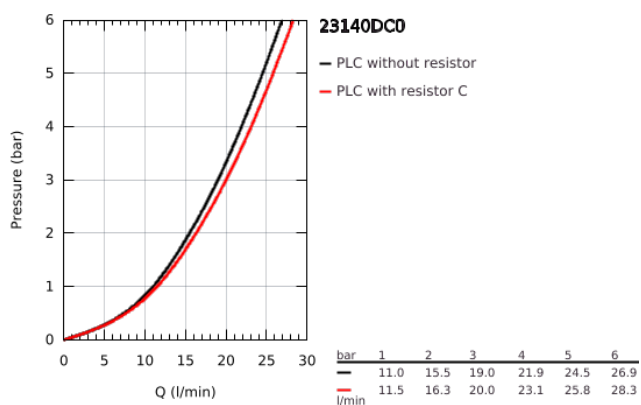

## 23 140 DC0 EUROCUBE SINGLE-LEVER BATH MIXER 1/2"

### TOOTE KIRJELDUS

- Värvus: supersteel
- wall mounted
- GROHE SilkMove 46 mm ceramic cartridge
- GROHE LongLife finish
- adjustable flow rate limiter
- automatic diverter: bath/shower
- mousseur
- integrated non-return valve in the shower outlet 1/2"
- covered S-unions
- protected against backflow