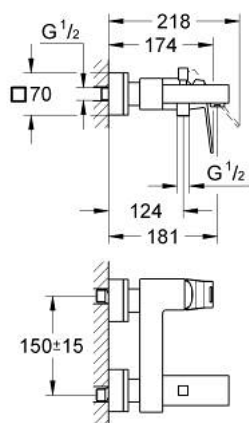

## 23 140 DC0 EUROCUBE SINGLE-LEVER BATH MIXER 1/2"

### TOOTE KIRJELDUS

- Värvus: supersteel
- wall mounted
- GROHE SilkMove 46 mm ceramic cartridge
- GROHE LongLife finish
- adjustable flow rate limiter
- automatic diverter: bath/shower
- mousseur
- integrated non-return valve in the shower outlet 1/2"
- covered S-unions
- protected against backflow

### VARUOSAD, juuli 2018 – nüüd

- 1: Lever (Tellimuse number 46782DC0)
- 2: Cartridge (Tellimuse number 46048000)
- 3: Diverter knob (Tellimuse number 48128DC0)
- 4: Diverter (Tellimuse number 65655DC0)
- 5: Non-return valve (Tellimuse number 08565000)
- 6: Mousseur (Tellimuse number 13952DC0)
- 7: Screw connection 1/2" (Tellimuse number 45044DC0)
- 8: S-union (Tellimuse number 47824DC0)
- 9: Special spanner (Tellimuse number 19377000)\*
- 10: Temperature limiter (Tellimuse number 46375000)\*
- 11: Extension set, 30 mm (Tellimuse number 46238000)\*