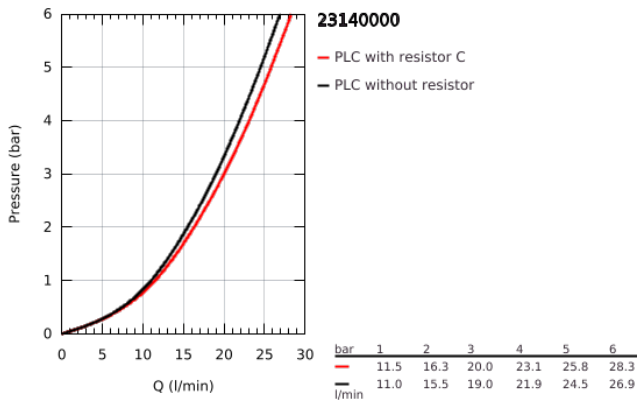

23 140 000 EUROCUBE SINGLE-LEVER BATH MIXER 1/2"

TOOTE KIRJELDUS

- Värvus: chrome
- wall mounted
- GROHE SilkMove 46 mm ceramic cartridge
- GROHE LongLife finish
- adjustable flow rate limiter
- automatic diverter: bath/shower
- mousseur
- integrated non-return valve in the shower outlet 1/2"
- covered S-unions
- protected against backflow

23 140 000 EUROCUBE SINGLE-LEVER BATH MIXER 1/2"

VARUOSAD, september 2010 – nüüd

- 1: Lever (Tellimuse number 46782000)
- 2: Cartridge (Tellimuse number 46048000)
- 3: Diverter knob (Tellimuse number 48128000)
- 4: Diverter (Tellimuse number 65655000)
- 5: Non-return valve (Tellimuse number 08565000)
- 6: Mousseur (Tellimuse number 13952000)
- 7: Screw connection 1/2" (Tellimuse number 45044000)
- 8: S-union (Tellimuse number 47824000)
- 9: Special spanner (Tellimuse number 19377000)*
- 10: Temperature limiter (Tellimuse number 46375000)*
- 11: Extension set, 30 mm (Tellimuse number 46238000)*