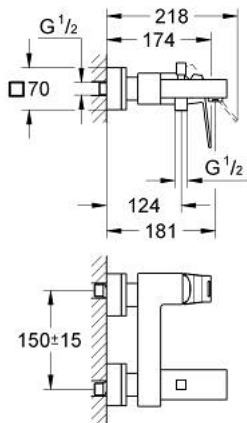

23 140 000 EUROCUBE SINGLE-LEVER BATH MIXER 1/2"

TOOTE KIRJELDUS

- Värvus: chrome
- wall mounted
- GROHE SilkMove 46 mm ceramic cartridge
- GROHE LongLife finish
- adjustable flow rate limiter
- automatic diverter: bath/shower
- mousseur
- integrated non-return valve in the shower outlet 1/2"
- covered S-unions
- protected against backflow

23 140 000 EUROCUBE SINGLE-LEVER BATH MIXER 1/2"

VARUOSAD, september 2010 – nüüd

- 1: Lever (Tellimuse number 46782000)
- 2: Cartridge (Tellimuse number 46048000)
- 3: Diverter knob (Tellimuse number 48128000)
- 4: Diverter (Tellimuse number 65655000)
- 5: Non-return valve (Tellimuse number 08565000)
- 6: Mousseur (Tellimuse number 13952000)
- 7: Screw connection 1/2" (Tellimuse number 45044000)
- 8: S-union (Tellimuse number 47824000)
- 9: Special spanner (Tellimuse number 19377000)*
- 10: Temperature limiter (Tellimuse number 46375000)*
- 11: Extension set, 30 mm (Tellimuse number 46238000)*