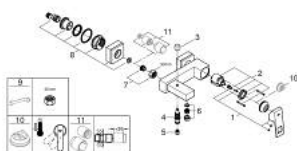

23 140 000 EUROCUBE SINGLE-LEVER BATH MIXER 1/2"

TOOTE KIRJELDUS

- Värvus: chrome
- wall mounted
- GROHE SilkMove 46 mm ceramic cartridge
- GROHE LongLife finish
- adjustable flow rate limiter
- automatic diverter: bath/shower
- mousseur
- integrated non-return valve in the shower outlet 1/2"
- covered S-unions
- protected against backflow

23 140 000 EUROCUBE SINGLE-LEVER BATH MIXER 1/2"

VARUOSAD, september 2010 – nüüd

- 1: Lever (Tellimuse number 46782000)
- 2: Cartridge (Tellimuse number 46048000)
- 3: Diverter knob (Tellimuse number 48128000)
- 4: Diverter (Tellimuse number 65655000)
- 5: Non-return valve (Tellimuse number 08565000)
- 6: Mousseur (Tellimuse number 13952000)
- 7: Screw connection 1/2" (Tellimuse number 45044000)
- 8: S-union (Tellimuse number 47824000)
- 9: Special spanner (Tellimuse number 19377000)*
- 10: Temperature limiter (Tellimuse number 46375000)*
- 11: Extension set, 30 mm (Tellimuse number 46238000)*