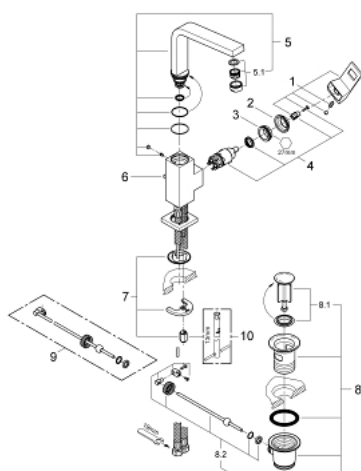

23 135 AL0 **EUROCUBE SINGLE-LEVER BASIN MIXER 1/2"**  
**L-SIZE**

**TOOTE KIRJELDUS**

- Värvus: brushed hard graphite
- single hole installation
- GROHE SilkMove 28 mm ceramic cartridge
- temperature limiter
- GROHE LongLife finish
- GROHE EcoJoy - less water, perfect flow
- maximum flow rate (at 3 bar): 5 l/min
- SpeedClean mousseur
- GROHE FastFixation Plus installation system
- swivel tubular spout with stop limiter
- pop-up waste set 1 1/4"
- flexible connection hoses

## 23 135 AL0 EUROCUBE SINGLE-LEVER BASIN MIXER 1/2" L-SIZE

### VARUOSAD, märts 2019 – nüüd

- 1: Lever (Tellimuse number 46788AL0)
- 2: Cap (Tellimuse number 46581AL0)
- 3: Fitting ring (Tellimuse number 07419000)
- 4: Cartridge (Tellimuse number 46580000)
- 5: Spout (Tellimuse number 13322AL0)
- 5.1: Mousseur (Tellimuse number 13929AL0)
- 6: Pop-up rod (Tellimuse number 46787AL0)
- 7: Shank mounting kit (Tellimuse number 46645000)
- 8: Waste set 1 1/4" (Tellimuse number 28910AL0)
- 8.1: Plug (Tellimuse number 07182AL0)
- 8.2: Eccentric rod (Tellimuse number 07052000)
- 9: Eccentric rod (Tellimuse number 07341000)\*
- 10: Mounting wrench (Tellimuse number 19017000)\*