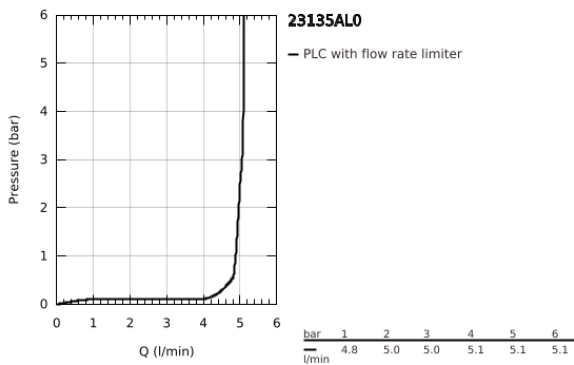

23 135 AL0 **EUROCUBE SINGLE-LEVER BASIN MIXER 1/2"**  
**L-SIZE**

**TOOTE KIRJELDUS**

- Värvus: brushed hard graphite
- single hole installation
- GROHE SilkMove 28 mm ceramic cartridge
- temperature limiter
- GROHE LongLife finish
- GROHE EcoJoy - less water, perfect flow
- maximum flow rate (at 3 bar): 5 l/min
- SpeedClean mousseur
- GROHE FastFixation Plus installation system
- swivel tubular spout with stop limiter
- pop-up waste set 1 1/4"
- flexible connection hoses

## 23 135 AL0 EUROCUBE SINGLE-LEVER BASIN MIXER 1/2" L-SIZE

### VARUOSAD, märts 2019 – nüüd

- 1: Lever (Tellimuse number 46788AL0)
- 2: Cap (Tellimuse number 46581AL0)
- 3: Fitting ring (Tellimuse number 07419000)
- 4: Cartridge (Tellimuse number 46580000)
- 5: Spout (Tellimuse number 13322AL0)
- 5.1: Mousseur (Tellimuse number 13929AL0)
- 6: Pop-up rod (Tellimuse number 46787AL0)
- 7: Shank mounting kit (Tellimuse number 46645000)
- 8: Waste set 1 1/4" (Tellimuse number 28910AL0)
- 8.1: Plug (Tellimuse number 07182AL0)
- 8.2: Eccentric rod (Tellimuse number 07052000)
- 9: Eccentric rod (Tellimuse number 07341000)\*
- 10: Mounting wrench (Tellimuse number 19017000)\*