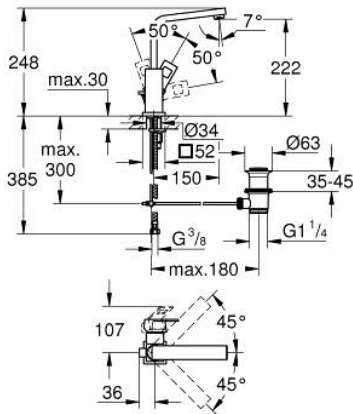

23 135 AL0 **EUROCUBE SINGLE-LEVER BASIN MIXER 1/2"**  
**L-SIZE**

**TOOTE KIRJELDUS**

- Värvus: brushed hard graphite
- single hole installation
- GROHE SilkMove 28 mm ceramic cartridge
- temperature limiter
- GROHE LongLife finish
- GROHE EcoJoy - less water, perfect flow
- maximum flow rate (at 3 bar): 5 l/min
- SpeedClean mousseur
- GROHE FastFixation Plus installation system
- swivel tubular spout with stop limiter
- pop-up waste set 1 1/4"
- flexible connection hoses

## 23 135 AL0 EUROCUBE SINGLE-LEVER BASIN MIXER 1/2" L-SIZE

### VARUOSAD, märts 2019 – nüüd

- 1: Lever (Tellimuse number 46788AL0)
- 2: Cap (Tellimuse number 46581AL0)
- 3: Fitting ring (Tellimuse number 07419000)
- 4: Cartridge (Tellimuse number 46580000)
- 5: Spout (Tellimuse number 13322AL0)
- 5.1: Mousseur (Tellimuse number 13929AL0)
- 6: Pop-up rod (Tellimuse number 46787AL0)
- 7: Shank mounting kit (Tellimuse number 46645000)
- 8: Waste set 1 1/4" (Tellimuse number 28910AL0)
- 8.1: Plug (Tellimuse number 07182AL0)
- 8.2: Eccentric rod (Tellimuse number 07052000)
- 9: Eccentric rod (Tellimuse number 07341000)\*
- 10: Mounting wrench (Tellimuse number 19017000)\*