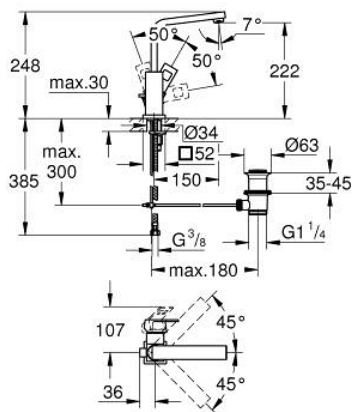

23 135 00E **EUROCUBE SINGLE-LEVER BASIN MIXER 1/2"**
L-SIZE

TOOTE KIRJELDUS

- Värvus: chrome
- single hole installation
- GROHE SilkMove 28 mm ceramic cartridge
- temperature limiter
- GROHE LongLife finish
- GROHE EcoJoy - less water, perfect flow
- maximum flow rate (at 3 bar): 5 l/min
- SpeedClean mousseur
- GROHE FastFixation Plus installation system
- swivel tubular spout with stop limiter
- pop-up waste set 1 1/4"
- flexible connection hoses

23 135 00E **EUROCUBE SINGLE-LEVER BASIN MIXER 1/2"**
L-SIZE

VARUOSAD, november 2010 – nüüd

- 1: Lever (Tellimuse number 46788000)
- 2: Cap (Tellimuse number 46581000)
- 3: Fitting ring (Tellimuse number 07419000)
- 4: Cartridge (Tellimuse number 46580000)
- 5: Spout (Tellimuse number 13323000)
- 5.1: Mousseur (Tellimuse number 48159000)
- 6: Pop-up rod (Tellimuse number 46787000)
- 7: Shank mounting kit (Tellimuse number 46645000)
- 8: Waste set 1 1/4" (Tellimuse number 28910000)
- 8.1: Plug (Tellimuse number 07182000)
- 8.2: Eccentric rod (Tellimuse number 07052000)
- 9: Eccentric rod (Tellimuse number 07341000)*
- 10: Mounting wrench (Tellimuse number 19017000)*