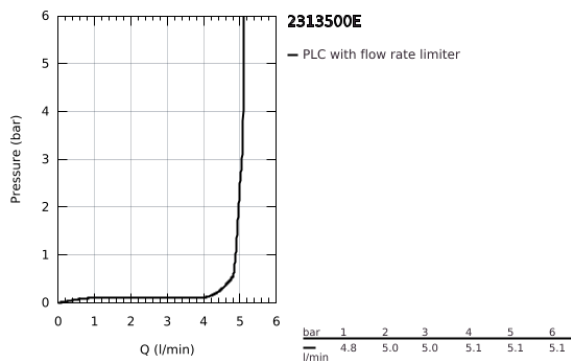

23 135 00E **EUROCUBE SINGLE-LEVER BASIN MIXER 1/2"**
L-SIZE

TOOTE KIRJELDUS

- Värvus: chrome
- single hole installation
- GROHE SilkMove 28 mm ceramic cartridge
- temperature limiter
- GROHE LongLife finish
- GROHE EcoJoy - less water, perfect flow
- maximum flow rate (at 3 bar): 5 l/min
- SpeedClean mousseur
- GROHE FastFixation Plus installation system
- swivel tubular spout with stop limiter
- pop-up waste set 1 1/4"
- flexible connection hoses

23 135 00E **EUROCUBE SINGLE-LEVER BASIN MIXER 1/2"**
L-SIZE

VARUOSAD, november 2010 – nüüd

- 1: Lever (Tellimuse number 46788000)
- 2: Cap (Tellimuse number 46581000)
- 3: Fitting ring (Tellimuse number 07419000)
- 4: Cartridge (Tellimuse number 46580000)
- 5: Spout (Tellimuse number 13323000)
- 5.1: Mousseur (Tellimuse number 48159000)
- 6: Pop-up rod (Tellimuse number 46787000)
- 7: Shank mounting kit (Tellimuse number 46645000)
- 8: Waste set 1 1/4" (Tellimuse number 28910000)
- 8.1: Plug (Tellimuse number 07182000)
- 8.2: Eccentric rod (Tellimuse number 07052000)
- 9: Eccentric rod (Tellimuse number 07341000)*
- 10: Mounting wrench (Tellimuse number 19017000)*