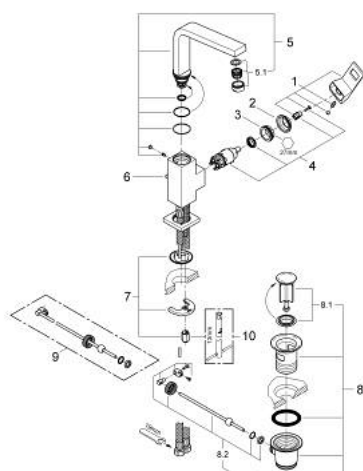

23 135 00E **EUROCUBE SINGLE-LEVER BASIN MIXER 1/2"**
L-SIZE

TOOTE KIRJELDUS

- Värvus: chrome
- single hole installation
- GROHE SilkMove 28 mm ceramic cartridge
- temperature limiter
- GROHE LongLife finish
- GROHE EcoJoy - less water, perfect flow
- maximum flow rate (at 3 bar): 5 l/min
- SpeedClean mousseur
- GROHE FastFixation Plus installation system
- swivel tubular spout with stop limiter
- pop-up waste set 1 1/4"
- flexible connection hoses

23 135 00E **EUROCUBE SINGLE-LEVER BASIN MIXER 1/2"**
L-SIZE

VARUOSAD, november 2010 – nüüd

- 1: Lever (Tellimuse number 46788000)
- 2: Cap (Tellimuse number 46581000)
- 3: Fitting ring (Tellimuse number 07419000)
- 4: Cartridge (Tellimuse number 46580000)
- 5: Spout (Tellimuse number 13323000)
- 5.1: Mousseur (Tellimuse number 48159000)
- 6: Pop-up rod (Tellimuse number 46787000)
- 7: Shank mounting kit (Tellimuse number 46645000)
- 8: Waste set 1 1/4" (Tellimuse number 28910000)
- 8.1: Plug (Tellimuse number 07182000)
- 8.2: Eccentric rod (Tellimuse number 07052000)
- 9: Eccentric rod (Tellimuse number 07341000)*
- 10: Mounting wrench (Tellimuse number 19017000)*