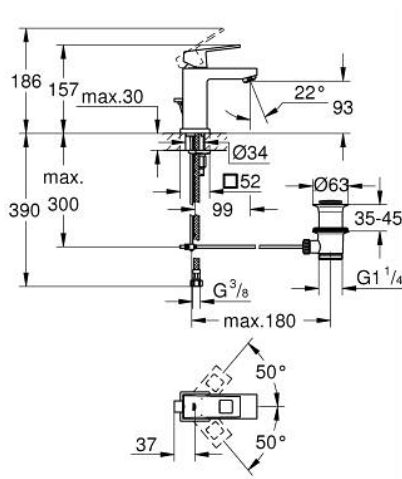

23 127 DC0 EUROCUBE SINGLE-LEVER BASIN MIXER 1/2" S-SIZE

TOOTE KIRJELDUS

- Värvus: supersteel
- single hole installation
- GROHE SilkMove 28 mm ceramic cartridge
- temperature limiter
- GROHE LongLife finish
- GROHE EcoJoy - less water, perfect flow
- maximum flow rate (at 3 bar): 5 l/min
- GROHE FastFixation Plus installation system
- pop-up waste set 1 1/4"
- flexible connection hoses

23 127 DC0 EUROCUBE SINGLE-LEVER BASIN MIXER 1/2" S-SIZE

VARUOSAD, juuli 2018 – veebruar 2022

- 1: Lever (Tellimuse number 46786DC0)
- 2: Fitting ring (Tellimuse number 46715000)
- 3: Cartridge (Tellimuse number 46580000)
- 4: Mousseur (Tellimuse number 48159DC0)
- 6: Shank mounting kit (Tellimuse number 46645000)
- 7: Waste set 1 1/4" (Tellimuse number 28910DC0)
- 7.1: Plug (Tellimuse number 07182DC0)
- 7.2: Eccentric rod (Tellimuse number 07052000)
- 8: Mounting wrench (Tellimuse number 19017000)*
- 9: Eccentric rod (Tellimuse number 07341000)*