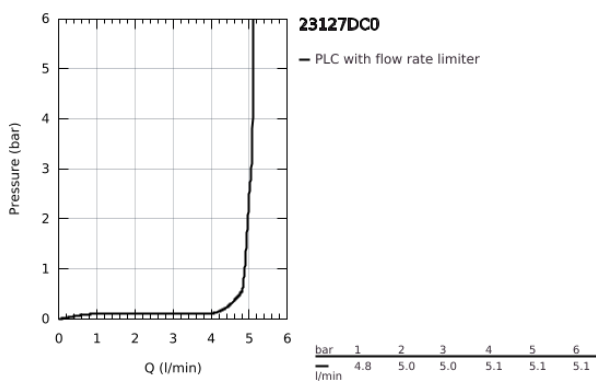

23 127 DC0 EUROCUBE SINGLE-LEVER BASIN MIXER 1/2" S-SIZE

TOOTE KIRJELDUS

- Värvus: supersteel
- single hole installation
- GROHE SilkMove 28 mm ceramic cartridge
- temperature limiter
- GROHE LongLife finish
- GROHE EcoJoy - less water, perfect flow
- maximum flow rate (at 3 bar): 5 l/min
- GROHE FastFixation Plus installation system
- pop-up waste set 1 1/4"
- flexible connection hoses

23 127 DC0 EUROCUBE SINGLE-LEVER BASIN MIXER 1/2" S-SIZE

VARUOSAD, juuli 2018 – veebruar 2022

- 1: Lever (Tellimuse number 46786DC0)
- 2: Fitting ring (Tellimuse number 46715000)
- 3: Cartridge (Tellimuse number 46580000)
- 4: Mousseur (Tellimuse number 48159DC0)
- 6: Shank mounting kit (Tellimuse number 46645000)
- 7: Waste set 1 1/4" (Tellimuse number 28910DC0)
- 7.1: Plug (Tellimuse number 07182DC0)
- 7.2: Eccentric rod (Tellimuse number 07052000)
- 8: Mounting wrench (Tellimuse number 19017000)*
- 9: Eccentric rod (Tellimuse number 07341000)*