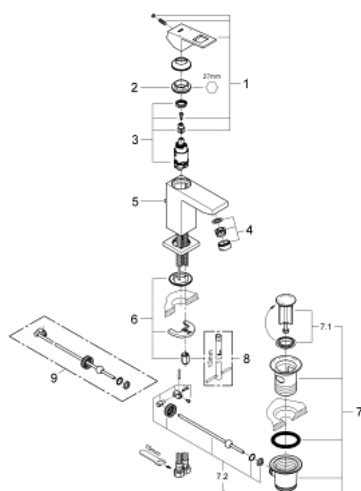

23 127 DC0 EUROCUBE SINGLE-LEVER BASIN MIXER 1/2" S-SIZE

TOOTE KIRJELDUS

- Värvus: supersteel
- single hole installation
- GROHE SilkMove 28 mm ceramic cartridge
- temperature limiter
- GROHE LongLife finish
- GROHE EcoJoy - less water, perfect flow
- maximum flow rate (at 3 bar): 5 l/min
- GROHE FastFixation Plus installation system
- pop-up waste set 1 1/4"
- flexible connection hoses

23 127 DC0 EUROCUBE SINGLE-LEVER BASIN MIXER 1/2" S-SIZE

VARUOSAD, juuli 2018 – veebruar 2022

- 1: Lever (Tellimuse number 46786DC0)
- 2: Fitting ring (Tellimuse number 46715000)
- 3: Cartridge (Tellimuse number 46580000)
- 4: Mousseur (Tellimuse number 48159DC0)
- 6: Shank mounting kit (Tellimuse number 46645000)
- 7: Waste set 1 1/4" (Tellimuse number 28910DC0)
- 7.1: Plug (Tellimuse number 07182DC0)
- 7.2: Eccentric rod (Tellimuse number 07052000)
- 8: Mounting wrench (Tellimuse number 19017000)*
- 9: Eccentric rod (Tellimuse number 07341000)*