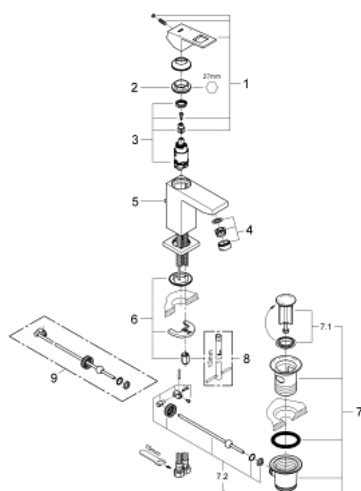

23 127 AL0 EUROCUBE SINGLE-LEVER BASIN MIXER 1/2" S-SIZE

TOOTE KIRJELDUS

- Värvus: brushed hard graphite
- single hole installation
- GROHE SilkMove 28 mm ceramic cartridge
- temperature limiter
- GROHE LongLife finish
- GROHE EcoJoy - less water, perfect flow
- maximum flow rate (at 3 bar): 5 l/min
- GROHE FastFixation Plus installation system
- pop-up waste set 1 1/4"
- flexible connection hoses

23 127 AL0 EUROCUBE SINGLE-LEVER BASIN MIXER 1/2" S-SIZE

VARUOSAD, märts 2019 – veebruar 2022

- 1: Lever (Tellimuse number 46786AL0)
- 2: Fitting ring (Tellimuse number 46715000)
- 3: Cartridge (Tellimuse number 46580000)
- 4: Mousseur (Tellimuse number 48159AL0)
- 6: Shank mounting kit (Tellimuse number 46645000)
- 7: Waste set 1 1/4" (Tellimuse number 28910AL0)
- 7.1: Plug (Tellimuse number 07182AL0)
- 7.2: Eccentric rod (Tellimuse number 07052000)
- 8: Mounting wrench (Tellimuse number 19017000)*
- 9: Eccentric rod (Tellimuse number 07341000)*