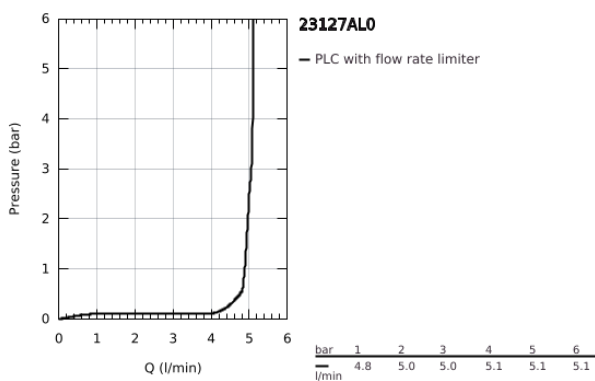

23 127 AL0 EUROCUBE SINGLE-LEVER BASIN MIXER 1/2" S-SIZE

TOOTE KIRJELDUS

- Värvus: brushed hard graphite
- single hole installation
- GROHE SilkMove 28 mm ceramic cartridge
- temperature limiter
- GROHE LongLife finish
- GROHE EcoJoy - less water, perfect flow
- maximum flow rate (at 3 bar): 5 l/min
- GROHE FastFixation Plus installation system
- pop-up waste set 1 1/4"
- flexible connection hoses

23 127 AL0 EUROCUBE SINGLE-LEVER BASIN MIXER 1/2" S-SIZE

VARUOSAD, märts 2019 – veebruar 2022

- 1: Lever (Tellimuse number 46786AL0)
- 2: Fitting ring (Tellimuse number 46715000)
- 3: Cartridge (Tellimuse number 46580000)
- 4: Mousseur (Tellimuse number 48159AL0)
- 6: Shank mounting kit (Tellimuse number 46645000)
- 7: Waste set 1 1/4" (Tellimuse number 28910AL0)
- 7.1: Plug (Tellimuse number 07182AL0)
- 7.2: Eccentric rod (Tellimuse number 07052000)
- 8: Mounting wrench (Tellimuse number 19017000)*
- 9: Eccentric rod (Tellimuse number 07341000)*