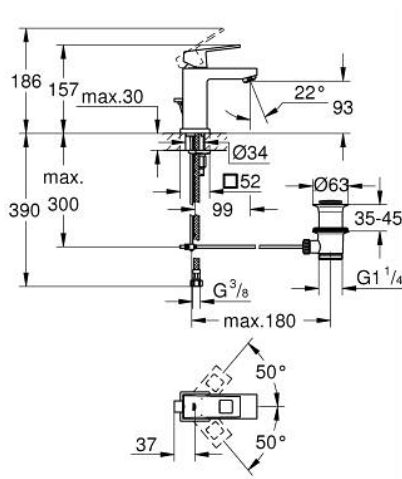

23 127 AL0 EUROCUBE SINGLE-LEVER BASIN MIXER 1/2" S-SIZE

TOOTE KIRJELDUS

- Värvus: brushed hard graphite
- single hole installation
- GROHE SilkMove 28 mm ceramic cartridge
- temperature limiter
- GROHE LongLife finish
- GROHE EcoJoy - less water, perfect flow
- maximum flow rate (at 3 bar): 5 l/min
- GROHE FastFixation Plus installation system
- pop-up waste set 1 1/4"
- flexible connection hoses

23 127 AL0 EUROCUBE SINGLE-LEVER BASIN MIXER 1/2" S-SIZE

VARUOSAD, märts 2019 – veebruar 2022

- 1: Lever (Tellimuse number 46786AL0)
- 2: Fitting ring (Tellimuse number 46715000)
- 3: Cartridge (Tellimuse number 46580000)
- 4: Mousseur (Tellimuse number 48159AL0)
- 6: Shank mounting kit (Tellimuse number 46645000)
- 7: Waste set 1 1/4" (Tellimuse number 28910AL0)
- 7.1: Plug (Tellimuse number 07182AL0)
- 7.2: Eccentric rod (Tellimuse number 07052000)
- 8: Mounting wrench (Tellimuse number 19017000)*
- 9: Eccentric rod (Tellimuse number 07341000)*