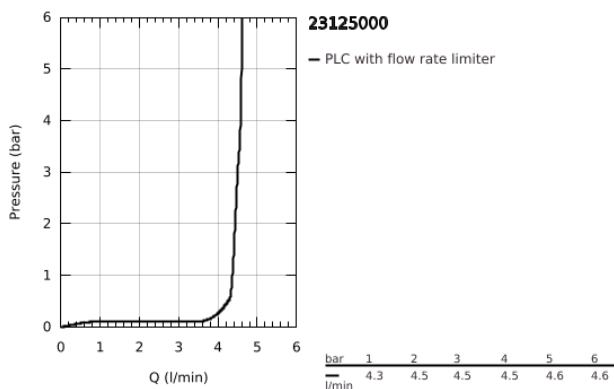

23 125 000 EUROSMART COSMOPOLITAN SINGLE-LEVER BASIN MIXER 1/2" S-SIZE

TOOTE KIRJELDUS

- Värvus: chrome
- single hole installation
- metal lever
- GROHE SilkMove 35 mm ceramic cartridge
- adjustable flow rate limiter
- optional temperature limiter ref. no. 46 375 000
- GROHE LongLife finish
- GROHE EcoJoy - less water, perfect flow
- maximum flow rate (at 3 bar): 5 l/min
- GROHE FastFixation installation system
- retractable chain
- flexible connection hoses
- with shower set consisting of
 - hand shower with integrated diverter
 - wall shower holder
 - shower hose
- recommended pressure 1.0 - 5.0 bar

23 125 000 EUROSMART COSMOPOLITAN SINGLE-LEVER BASIN MIXER 1/2" S-SIZE

VARUOSAD, märts 2018 – nüüd

- 1: Lever (Tellimuse number 46681000)
- 2: Cap (Tellimuse number 46436000)
- 3: Screw coupling (Tellimuse number 46460000)
- 4: Cartridge (Tellimuse number 46374000)
- 5: Mousseur (Tellimuse number 48280000)
- 6: Shank mounting kit (Tellimuse number 46671000)
- 7: Chain (Tellimuse number 06815000)
- 8: Non-return valve (Tellimuse number 08565000)
- 9: Temperature limiter (Tellimuse number 46375000)*
- 10: Socket spanner (Tellimuse number 19332000)*
- 11: Mounting wrench (Tellimuse number 19017000)*