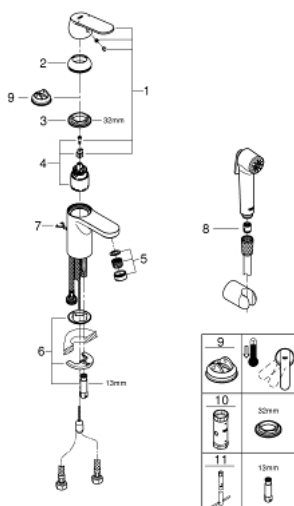

23 125 000 EUROSMART COSMOPOLITAN SINGLE-LEVER BASIN MIXER 1/2" S-SIZE

TOOTE KIRJELDUS

- Värvus: chrome
- single hole installation
- metal lever
- GROHE SilkMove 35 mm ceramic cartridge
- adjustable flow rate limiter
- optional temperature limiter ref. no. 46 375 000
- GROHE LongLife finish
- GROHE EcoJoy - less water, perfect flow
- maximum flow rate (at 3 bar): 5 l/min
- GROHE FastFixation installation system
- retractable chain
- flexible connection hoses
- with shower set consisting of
 - hand shower with integrated diverter
 - wall shower holder
 - shower hose
- recommended pressure 1.0 - 5.0 bar

23 125 000 EUROSMART COSMOPOLITAN SINGLE-LEVER BASIN MIXER 1/2" S-SIZE

VARUOSAD, märts 2018 – nüüd

- 1: Lever (Tellimuse number 46681000)
- 2: Cap (Tellimuse number 46436000)
- 3: Screw coupling (Tellimuse number 46460000)
- 4: Cartridge (Tellimuse number 46374000)
- 5: Mousseur (Tellimuse number 48280000)
- 6: Shank mounting kit (Tellimuse number 46671000)
- 7: Chain (Tellimuse number 06815000)
- 8: Non-return valve (Tellimuse number 08565000)
- 9: Temperature limiter (Tellimuse number 46375000)*
- 10: Socket spanner (Tellimuse number 19332000)*
- 11: Mounting wrench (Tellimuse number 19017000)*