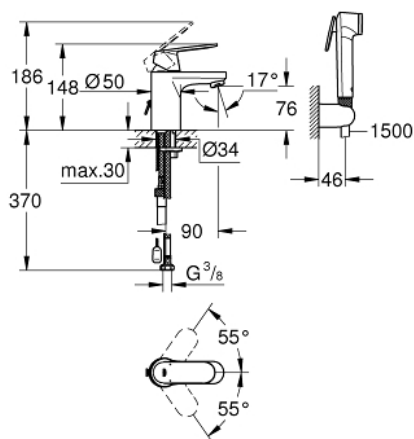

23 125 000 EUROSMART COSMOPOLITAN SINGLE-LEVER BASIN MIXER 1/2" S-SIZE

TOOTE KIRJELDUS

- Värvus: chrome
- single hole installation
- metal lever
- GROHE SilkMove 35 mm ceramic cartridge
- adjustable flow rate limiter
- optional temperature limiter ref. no. 46 375 000
- GROHE LongLife finish
- GROHE EcoJoy - less water, perfect flow
- maximum flow rate (at 3 bar): 5 l/min
- GROHE FastFixation installation system
- retractable chain
- flexible connection hoses
- with shower set consisting of
 - hand shower with integrated diverter
 - wall shower holder
 - shower hose
- recommended pressure 1.0 - 5.0 bar

23 125 000 EUROSMART COSMOPOLITAN SINGLE-LEVER BASIN MIXER 1/2" S-SIZE

VARUOSAD, märts 2018 – nüüd

- 1: Lever (Tellimuse number 46681000)
- 2: Cap (Tellimuse number 46436000)
- 3: Screw coupling (Tellimuse number 46460000)
- 4: Cartridge (Tellimuse number 46374000)
- 5: Mousseur (Tellimuse number 48280000)
- 6: Shank mounting kit (Tellimuse number 46671000)
- 7: Chain (Tellimuse number 06815000)
- 8: Non-return valve (Tellimuse number 08565000)
- 9: Temperature limiter (Tellimuse number 46375000)*
- 10: Socket spanner (Tellimuse number 19332000)*
- 11: Mounting wrench (Tellimuse number 19017000)*