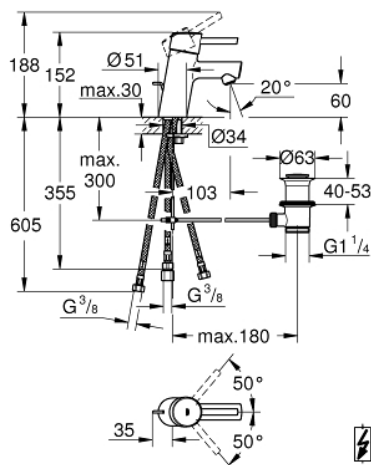

23 060 001 **CONCETTO SINGLE-LEVER BASIN MIXER 1/2"**
S-SIZE

TOOTE KIRJELDUS

- Värvus: chrome
- single hole installation
- GROHE SilkMove 35 mm ceramic cartridge
- adjustable flow rate limiter
- GROHE LongLife finish
- GROHE FastFixation installation system with centering support
- flow straightener
- pop-up waste set 1 1/4"
- flexible connection hoses
- for open water heater

23 060 001 **CONCETTO SINGLE-LEVER BASIN MIXER 1/2"**
S-SIZE

VARUOSAD, märts 2010 – nüüd

- 1: Lever (Tellimuse number 46755000)
- 2: Screw coupling (Tellimuse number 46460000)
- 3: Cartridge (Tellimuse number 46558000)
- 4: Pop-up rod (Tellimuse number 46739000)
- 5: Flow straightener (Tellimuse number 07757000)
- 6: Shank mounting kit (Tellimuse number 46671000)
- 7: Waste set 1 1/4" (Tellimuse number 28910000)
- 7.1: Plug (Tellimuse number 07182000)
- 7.2: Eccentric rod (Tellimuse number 07052000)
- 8: Temperature limiter (Tellimuse number 46375000)*
- 9: Socket spanner (Tellimuse number 19332000)*
- 10: Mounting wrench (Tellimuse number 19017000)*