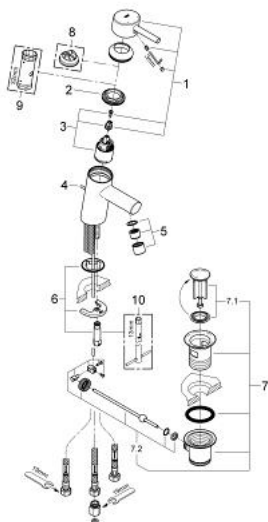

23 060 001 **CONCETTO SINGLE-LEVER BASIN MIXER 1/2"**
S-SIZE

TOOTE KIRJELDUS

- Värvus: chrome
- single hole installation
- GROHE SilkMove 35 mm ceramic cartridge
- adjustable flow rate limiter
- GROHE LongLife finish
- GROHE FastFixation installation system with centering support
- flow straightener
- pop-up waste set 1 1/4"
- flexible connection hoses
- for open water heater

23 060 001 **CONCETTO SINGLE-LEVER BASIN MIXER 1/2"**
S-SIZE

VARUOSAD, märts 2010 – nüüd

- 1: Lever (Tellimuse number 46755000)
- 2: Screw coupling (Tellimuse number 46460000)
- 3: Cartridge (Tellimuse number 46558000)
- 4: Pop-up rod (Tellimuse number 46739000)
- 5: Flow straightener (Tellimuse number 07757000)
- 6: Shank mounting kit (Tellimuse number 46671000)
- 7: Waste set 1 1/4" (Tellimuse number 28910000)
- 7.1: Plug (Tellimuse number 07182000)
- 7.2: Eccentric rod (Tellimuse number 07052000)
- 8: Temperature limiter (Tellimuse number 46375000)*
- 9: Socket spanner (Tellimuse number 19332000)*
- 10: Mounting wrench (Tellimuse number 19017000)*