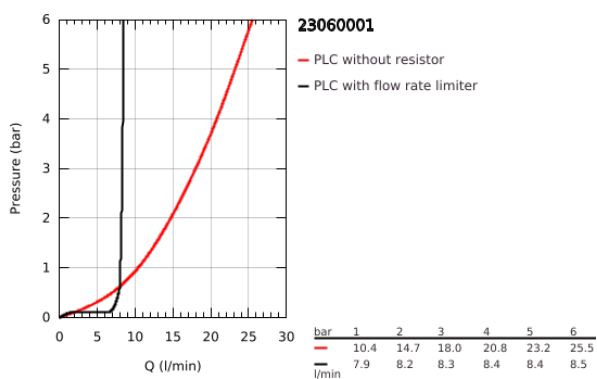

23 060 001 **CONCETTO SINGLE-LEVER BASIN MIXER 1/2"**
S-SIZE

TOOTE KIRJELDUS

- Värvus: chrome
- single hole installation
- GROHE SilkMove 35 mm ceramic cartridge
- adjustable flow rate limiter
- GROHE LongLife finish
- GROHE FastFixation installation system with centering support
- flow straightener
- pop-up waste set 1 1/4"
- flexible connection hoses
- for open water heater

23 060 001 **CONCETTO SINGLE-LEVER BASIN MIXER 1/2"**
S-SIZE

VARUOSAD, märts 2010 – nüüd

- 1: Lever (Tellimuse number 46755000)
- 2: Screw coupling (Tellimuse number 46460000)
- 3: Cartridge (Tellimuse number 46558000)
- 4: Pop-up rod (Tellimuse number 46739000)
- 5: Flow straightener (Tellimuse number 07757000)
- 6: Shank mounting kit (Tellimuse number 46671000)
- 7: Waste set 1 1/4" (Tellimuse number 28910000)
- 7.1: Plug (Tellimuse number 07182000)
- 7.2: Eccentric rod (Tellimuse number 07052000)
- 8: Temperature limiter (Tellimuse number 46375000)*
- 9: Socket spanner (Tellimuse number 19332000)*
- 10: Mounting wrench (Tellimuse number 19017000)*