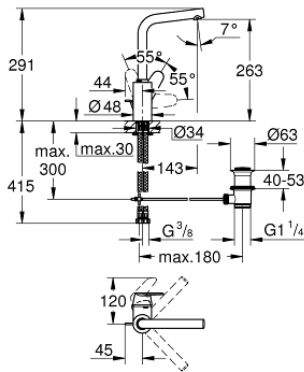

23 054 003 **EURODISC COSMOPOLITAN SINGLE-LEVER BASIN MIXER 1/2"**  
**L-SIZE**

**TOOTE KIRJELDUS**

- Värvus: chrome
- single hole installation
- metal lever
- covered lever fixing
- GROHE SilkMove 35 mm ceramic cartridge
- adjustable flow rate limiter
- GROHE LongLife finish
- GROHE FastFixation Plus installation system
- mousseur
- swivel tubular spout with stop limiter
- adjustable swivel area 0° / 150° / 360°
- pop-up waste set 1 1/4"
- flexible connection hoses
- min. recommended pressure 1.0 bar
- optional temperature limiter ref. no. 46 375 000

## 23 054 003 EURODISC COSMOPOLITAN SINGLE-LEVER BASIN MIXER 1/2" L-SIZE

### VARUOSAD, august 2017 – nüüd

- 1: Lever (Tellimuse number 46750000)
- 2: Cartridge (Tellimuse number 46374000)
- 3: Mousseur (Tellimuse number 64186000)
- 4: Safety ring (Tellimuse number 48420000)
- 5: Sealing washer (Tellimuse number 0128500M)
- 6: Pop-up rod (Tellimuse number 46739000)
- 7: Shank mounting kit (Tellimuse number 46671000)
- 8: Waste set 1 1/4" (Tellimuse number 28910000)
- 8.1: Plug (Tellimuse number 07182000)
- 8.2: Eccentric rod (Tellimuse number 07052000)
- 9: Socket spanner (Tellimuse number 19332000)\*
- 10: Mounting wrench (Tellimuse number 19017000)\*
- 11: Eccentric rod (Tellimuse number 07341000)\*