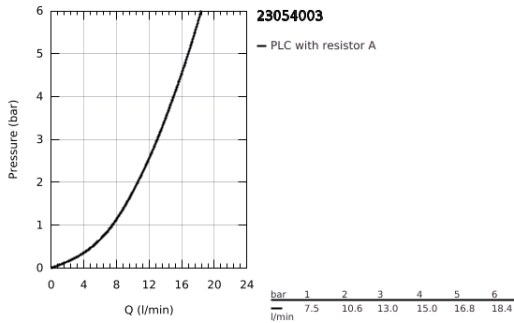

23 054 003 **EURODISC COSMOPOLITAN SINGLE-LEVER BASIN MIXER 1/2"**  
**L-SIZE**

**TOOTE KIRJELDUS**

- Värvus: chrome
- single hole installation
- metal lever
- covered lever fixing
- GROHE SilkMove 35 mm ceramic cartridge
- adjustable flow rate limiter
- GROHE LongLife finish
- GROHE FastFixation Plus installation system
- mousseur
- swivel tubular spout with stop limiter
- adjustable swivel area 0° / 150° / 360°
- pop-up waste set 1 1/4"
- flexible connection hoses
- min. recommended pressure 1.0 bar
- optional temperature limiter ref. no. 46 375 000

## 23 054 003 EURODISC COSMOPOLITAN SINGLE-LEVER BASIN MIXER 1/2" L-SIZE