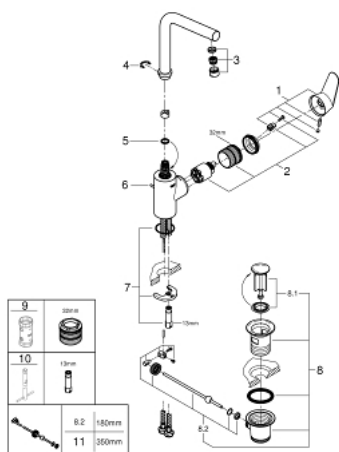

23 054 003 **EURODISC COSMOPOLITAN SINGLE-LEVER BASIN MIXER 1/2"**  
**L-SIZE**

**TOOTE KIRJELDUS**

- Värvus: chrome
- single hole installation
- metal lever
- covered lever fixing
- GROHE SilkMove 35 mm ceramic cartridge
- adjustable flow rate limiter
- GROHE LongLife finish
- GROHE FastFixation Plus installation system
- mousseur
- swivel tubular spout with stop limiter
- adjustable swivel area 0° / 150° / 360°
- pop-up waste set 1 1/4"
- flexible connection hoses
- min. recommended pressure 1.0 bar
- optional temperature limiter ref. no. 46 375 000

## 23 054 003 EURODISC COSMOPOLITAN SINGLE-LEVER BASIN MIXER 1/2" L-SIZE

### VARUOSAD, august 2017 – nüüd

- 1: Lever (Tellimuse number 46750000)
- 2: Cartridge (Tellimuse number 46374000)
- 3: Mousseur (Tellimuse number 64186000)
- 4: Safety ring (Tellimuse number 48420000)
- 5: Sealing washer (Tellimuse number 0128500M)
- 6: Pop-up rod (Tellimuse number 46739000)
- 7: Shank mounting kit (Tellimuse number 46671000)
- 8: Waste set 1 1/4" (Tellimuse number 28910000)
- 8.1: Plug (Tellimuse number 07182000)
- 8.2: Eccentric rod (Tellimuse number 07052000)
- 9: Socket spanner (Tellimuse number 19332000)\*
- 10: Mounting wrench (Tellimuse number 19017000)\*
- 11: Eccentric rod (Tellimuse number 07341000)\*