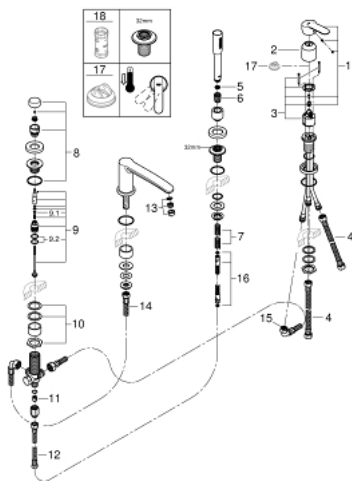

23 048 003 EUROSTYLE COSMOPOLITAN FOUR-HOLE SINGLE-LEVER BATH COMBINATION

TOOTE KIRJELDUS

- Värvus: chrome
- GROHE SilkMove 46 mm ceramic cartridge
- GROHE LongLife finish
- consisting of:
- pre-assembled spout fixing
- single lever mixer operating element
- bath inlet with mousseur
- diverter bath/shower
- Euphoria Cosmopolitan hand shower 6.6 l/min
- metal shower hose 2000 mm
- flexible connection hoses
- connection for shower hose
- protected against backflow
- can be used with 29 037 000

23 048 003 EUROSTYLE COSMOPOLITAN FOUR-HOLE SINGLE-LEVER BATH COMBINATION

VARUOSAD, november 2016 – nüüd

- 1: Lever (Tellimuse number 46726000)
- 2: Cap (Tellimuse number 46727000)
- 3: Cartridge (Tellimuse number 46048000)
- 4: Tube (Tellimuse number 07227000)
- 5: Dirt strainer (Tellimuse number 0700200M)
- 6: Cone nut (Tellimuse number 08864000)
- 7: Compression spring (Tellimuse number 00869000)
- 8: Diverter knob (Tellimuse number 46721000)
- 9: Diverter (Tellimuse number 45443000)
- 9.1: Sealing washer $\varnothing 6 \times \varnothing 2$ (Tellimuse number 0128300M)
- 9.2: Sealing washer (Tellimuse number 0120500M)
- 10: Replacement kit for shank fastening (Tellimuse number 45444000)
- 11: Non-return valve (Tellimuse number 08565000)
- 12: Tube (Tellimuse number 07300000)
- 13: Mousseur (Tellimuse number 13922000)
- 14: Tube (Tellimuse number 48018000)
- 15: Tube (Tellimuse number 48017000)
- 16: Metal shower hose (Tellimuse number 28146000)
- 17: Temperature limiter (Tellimuse number 46375000)*
- 18: Socket spanner (Tellimuse number 19332000)*