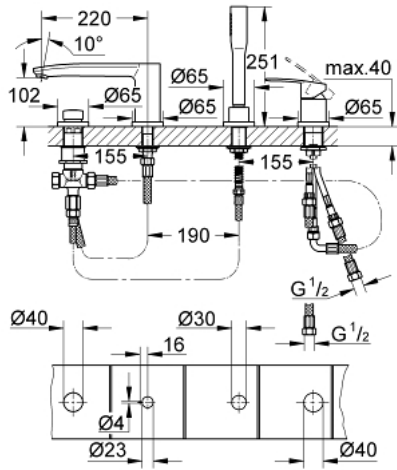

23 048 003 EUROSTYLE COSMOPOLITAN FOUR-HOLE SINGLE-LEVER BATH COMBINATION

TOOTE KIRJELDUS

- Värvus: chrome
- GROHE SilkMove 46 mm ceramic cartridge
- GROHE LongLife finish
- consisting of:
- pre-assembled spout fixing
- single lever mixer operating element
- bath inlet with mousseur
- diverter bath/shower
- Euphoria Cosmopolitan hand shower 6.6 l/min
- metal shower hose 2000 mm
- flexible connection hoses
- connection for shower hose
- protected against backflow
- can be used with 29 037 000

23 048 003 EUROSTYLE COSMOPOLITAN FOUR-HOLE SINGLE-LEVER BATH COMBINATION

VARUOSAD, november 2016 – nüüd

- 1: Lever (Tellimuse number 46726000)
- 2: Cap (Tellimuse number 46727000)
- 3: Cartridge (Tellimuse number 46048000)
- 4: Tube (Tellimuse number 07227000)
- 5: Dirt strainer (Tellimuse number 0700200M)
- 6: Cone nut (Tellimuse number 08864000)
- 7: Compression spring (Tellimuse number 00869000)
- 8: Diverter knob (Tellimuse number 46721000)
- 9: Diverter (Tellimuse number 45443000)
- 9.1: Sealing washer $\varnothing 6 \times \varnothing 2$ (Tellimuse number 0128300M)
- 9.2: Sealing washer (Tellimuse number 0120500M)
- 10: Replacement kit for shank fastening (Tellimuse number 45444000)
- 11: Non-return valve (Tellimuse number 08565000)
- 12: Tube (Tellimuse number 07300000)
- 13: Mousseur (Tellimuse number 13922000)
- 14: Tube (Tellimuse number 48018000)
- 15: Tube (Tellimuse number 48017000)
- 16: Metal shower hose (Tellimuse number 28146000)
- 17: Temperature limiter (Tellimuse number 46375000)*
- 18: Socket spanner (Tellimuse number 19332000)*