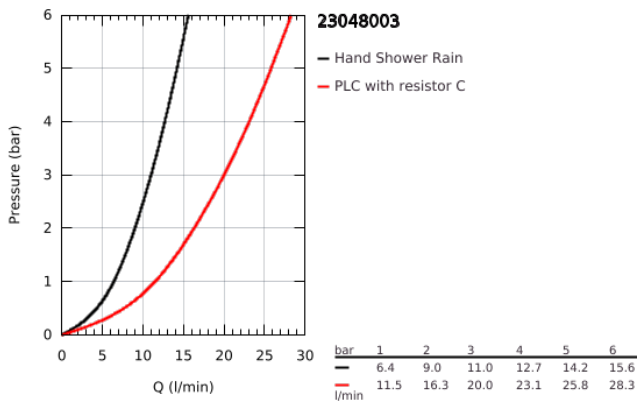

23 048 003 EUROSTYLE COSMOPOLITAN FOUR-HOLE SINGLE-LEVER BATH COMBINATION

TOOTE KIRJELDUS

- Värvus: chrome
- GROHE SilkMove 46 mm ceramic cartridge
- GROHE LongLife finish
- consisting of:
- pre-assembled spout fixing
- single lever mixer operating element
- bath inlet with mousseur
- diverter bath/shower
- Euphoria Cosmopolitan hand shower 6.6 l/min
- metal shower hose 2000 mm
- flexible connection hoses
- connection for shower hose
- protected against backflow
- can be used with 29 037 000

23 048 003 EUROSTYLE COSMOPOLITAN FOUR-HOLE SINGLE-LEVER BATH COMBINATION

VARUOSAD, november 2016 – nüüd

- 1: Lever (Tellimuse number 46726000)
- 2: Cap (Tellimuse number 46727000)
- 3: Cartridge (Tellimuse number 46048000)
- 4: Tube (Tellimuse number 07227000)
- 5: Dirt strainer (Tellimuse number 0700200M)
- 6: Cone nut (Tellimuse number 08864000)
- 7: Compression spring (Tellimuse number 00869000)
- 8: Diverter knob (Tellimuse number 46721000)
- 9: Diverter (Tellimuse number 45443000)
- 9.1: Sealing washer $\varnothing 6 \times \varnothing 2$ (Tellimuse number 0128300M)
- 9.2: Sealing washer (Tellimuse number 0120500M)
- 10: Replacement kit for shank fastening (Tellimuse number 45444000)
- 11: Non-return valve (Tellimuse number 08565000)
- 12: Tube (Tellimuse number 07300000)
- 13: Mousseur (Tellimuse number 13922000)
- 14: Tube (Tellimuse number 48018000)
- 15: Tube (Tellimuse number 48017000)
- 16: Metal shower hose (Tellimuse number 28146000)
- 17: Temperature limiter (Tellimuse number 46375000)*
- 18: Socket spanner (Tellimuse number 19332000)*