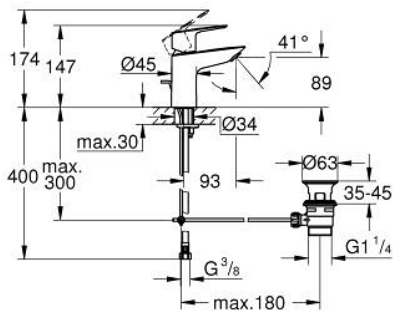

22 054 001 **BAULOOP SINGLE-LEVER BASIN MIXER 1/2"**  
**S-SIZE**

**TOOTE KIRJELDUS**

- Värvus: chrome
- single hole installation
- metal lever
- GROHE SmoothControl 28 mm ceramic cartridge
- EcoMode - cold water flow in mid-lever position saves energy
- with temperature limiter
- GROHE LongLife finish
- Protected Water Ways no contact of water with lead or nickel inside the tap
- GROHE EcoJoy - less water, perfect flow
- maximum flow rate (at 3 bar): 5 l/min
- rapid installation system
- plastic pop-up waste set 1 1/4"
- flexible connection hoses
- professional edition

22 054 001 **BAULOOP SINGLE-LEVER BASIN MIXER 1/2"**  
**S-SIZE**

**VARUOSAD**, september 2018 – mai 2024

1: cartridge (Tellimuse number 1030059990)

2: Pop-up rod (Tellimuse number 46739000)

3: Mousseur (Tellimuse number 48159000)

4: Shank mounting kit (Tellimuse number 46249000)

5: Waste set 1 1/4" (Tellimuse number 28910000)

5.1: Plug (Tellimuse number 07182000)

5.2: Eccentric rod (Tellimuse number 07052000)

6: Eccentric rod (Tellimuse number 07341000)\*

7: Mounting wrench (Tellimuse number 19017000)\*

\* Lisatarvikud