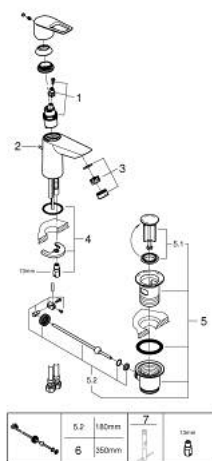

22 054 001 **BAULOOP SINGLE-LEVER BASIN MIXER 1/2"**  
**S-SIZE**

**TOOTE KIRJELDUS**

- Värvus: chrome
- single hole installation
- metal lever
- GROHE SmoothControl 28 mm ceramic cartridge
- EcoMode - cold water flow in mid-lever position saves energy
- with temperature limiter
- GROHE LongLife finish
- Protected Water Ways no contact of water with lead or nickel inside the tap
- GROHE EcoJoy - less water, perfect flow
- maximum flow rate (at 3 bar): 5 l/min
- rapid installation system
- plastic pop-up waste set 1 1/4"
- flexible connection hoses
- professional edition

22 054 001 **BAULOOP SINGLE-LEVER BASIN MIXER 1/2"**  
**S-SIZE**

**VARUOSAD**, september 2018 – mai 2024

1: cartridge (Tellimuse number 1030059990)

2: Pop-up rod (Tellimuse number 46739000)

3: Mousseur (Tellimuse number 48159000)

4: Shank mounting kit (Tellimuse number 46249000)

5: Waste set 1 1/4" (Tellimuse number 28910000)

5.1: Plug (Tellimuse number 07182000)

5.2: Eccentric rod (Tellimuse number 07052000)

6: Eccentric rod (Tellimuse number 07341000)\*

7: Mounting wrench (Tellimuse number 19017000)\*

\* Lisatarvikud