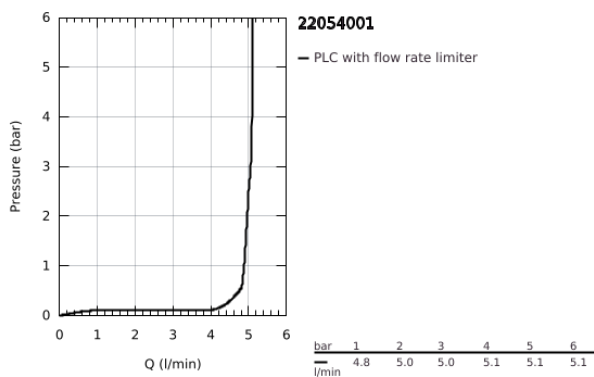

22 054 001 **BAULOOP SINGLE-LEVER BASIN MIXER 1/2"**  
**S-SIZE**

**TOOTE KIRJELDUS**

- Värvus: chrome
- single hole installation
- metal lever
- GROHE SmoothControl 28 mm ceramic cartridge
- EcoMode - cold water flow in mid-lever position saves energy
- with temperature limiter
- GROHE LongLife finish
- Protected Water Ways no contact of water with lead or nickel inside the tap
- GROHE EcoJoy - less water, perfect flow
- maximum flow rate (at 3 bar): 5 l/min
- rapid installation system
- plastic pop-up waste set 1 1/4"
- flexible connection hoses
- professional edition

22 054 001 **BAULOOP SINGLE-LEVER BASIN MIXER 1/2"**  
**S-SIZE**

**VARUOSAD**, september 2018 – mai 2024

1: cartridge (Tellimuse number 1030059990)

2: Pop-up rod (Tellimuse number 46739000)

3: Mousseur (Tellimuse number 48159000)