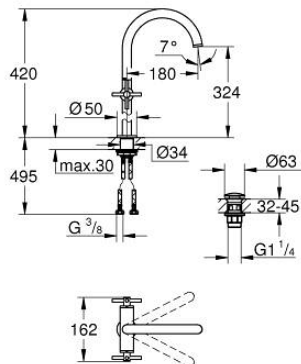

21 149 MS0 ATRIO ONE-HOLE BASIN MIXER, 1/2" XL-SIZE

TOOTE KIRJELDUS

- Värvus: satin steel
- for free-standing basins
- ceramic headparts 1/2", 90°
- GROHE LongLife finish
- GROHE EcoJoy - less water, perfect flow
- maximum flow rate (at 3 bar): 5 l/min
- rapid installation system
- swivel tubular spout with mousseur and stop limiter
- adjustable swivel area 0° / 150° / 360°
- Push-open waste set 1 1/4"
- flexible connection hoses
- with cross handles
- Two different sets of caps included. One set with "H" and "C" marking, one set without marking.

21 149 MS0 **ATRIO ONE-HOLE BASIN MIXER, 1/2"**
XL-SIZE

VARUOSAD, oktoober 2022 – nüüd

- 1: Cross handles (Tellimuse number 14215MS0)
- 2: Ceramic headpart, 1/2" (Tellimuse number 45883000)
- 2.1: O-ring Ø 18.2 x Ø 1.7 (Tellimuse number 0392400M)
- 3: Ceramic headpart, 1/2" (Tellimuse number 45882000)
- 3.1: O-ring Ø 18.2 x Ø 1.7 (Tellimuse number 0392400M)
- 4: Spout (Tellimuse number 101281MS00)
- 4.1: Laminar flow straightener (Tellimuse number 48408000)
- 4.2: Safety ring (Tellimuse number 4826600M)
- 4.3: Sealing washer (Tellimuse number 0128500M)
- 5: Shank fastening assembly (Tellimuse number 48384000)
- 6: Waste set with push-open plug (Tellimuse number 65807MS0)