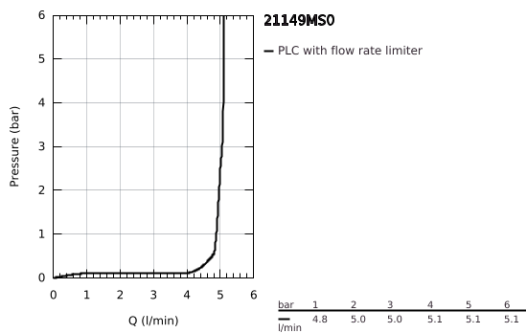

21 149 MS0 ATRIO ONE-HOLE BASIN MIXER, 1/2" XL-SIZE

TOOTE KIRJELDUS

- Värvus: satin steel
- for free-standing basins
- ceramic headparts 1/2", 90°
- GROHE LongLife finish
- GROHE EcoJoy - less water, perfect flow
- maximum flow rate (at 3 bar): 5 l/min
- rapid installation system
- swivel tubular spout with mousseur and stop limiter
- adjustable swivel area 0° / 150° / 360°
- Push-open waste set 1 1/4"
- flexible connection hoses
- with cross handles
- Two different sets of caps included. One set with "H" and "C" marking, one set without marking.

21 149 MS0 **ATRIO ONE-HOLE BASIN MIXER, 1/2"**
XL-SIZE

VARUOSAD, oktoober 2022 – nüüd

- 1: Cross handles (Tellimuse number 14215MS0)
- 2: Ceramic headpart, 1/2" (Tellimuse number 45883000)
- 2.1: O-ring Ø 18.2 x Ø 1.7 (Tellimuse number 0392400M)
- 3: Ceramic headpart, 1/2" (Tellimuse number 45882000)
- 3.1: O-ring Ø 18.2 x Ø 1.7 (Tellimuse number 0392400M)
- 4: Spout (Tellimuse number 101281MS00)
- 4.1: Laminar flow straightener (Tellimuse number 48408000)
- 4.2: Safety ring (Tellimuse number 4826600M)
- 4.3: Sealing washer (Tellimuse number 0128500M)
- 5: Shank fastening assembly (Tellimuse number 48384000)
- 6: Waste set with push-open plug (Tellimuse number 65807MS0)