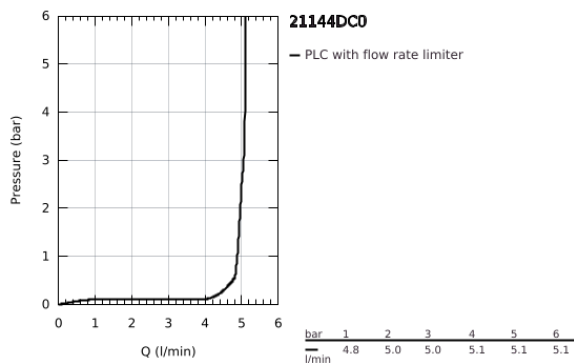

21 144 DC0 ATRIO ONE-HOLE BASIN MIXER, 1/2" L-SIZE

TOOTE KIRJELDUS

- Värvus: supersteel
- ceramic headparts 1/2", 90°
- GROHE LongLife finish
- GROHE EcoJoy - less water, perfect flow
- maximum flow rate (at 3 bar): 5 l/min
- rapid installation system
- swivel tubular spout with mousseur and stop limiter
- adjustable swivel area 0° / 150° / 360°
- Push-open waste set 1 1/4"
- flexible connection hoses
- with cross handles
- Two different sets of caps included. One set with "H" and "C" marking, one set without marking.

21 144 DC0 ATRIO ONE-HOLE BASIN MIXER, 1/2" L-SIZE

VARUOSAD, oktoober 2021 – nüüd

- 1: Cross handles (Tellimuse number 14215DC0)
- 2: Ceramic headpart, 1/2" (Tellimuse number 45883000)
- 2.1: O-ring Ø 18.2 x Ø 1.7 (Tellimuse number 0392400M)
- 3: Ceramic headpart, 1/2" (Tellimuse number 45882000)
- 3.1: O-ring Ø 18.2 x Ø 1.7 (Tellimuse number 0392400M)
- 4: Spout (Tellimuse number 101280DC00)
- 4.1: Laminar flow straightener (Tellimuse number 48408000)
- 4.2: Safety ring (Tellimuse number 4826600M)
- 4.3: Sealing washer (Tellimuse number 0128500M)
- 5: Shank fastening assembly (Tellimuse number 48384000)
- 6: Waste set with push-open plug (Tellimuse number 65807DC0)