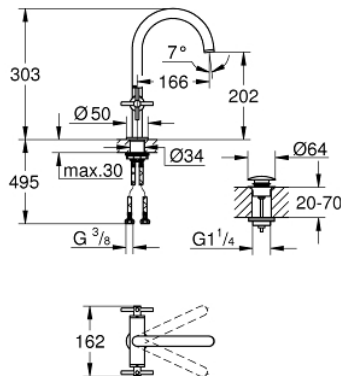

21 144 DC0 ATRIO ONE-HOLE BASIN MIXER, 1/2" L-SIZE

TOOTE KIRJELDUS

- Värvus: supersteel
- ceramic headparts 1/2", 90°
- GROHE LongLife finish
- GROHE EcoJoy - less water, perfect flow
- maximum flow rate (at 3 bar): 5 l/min
- rapid installation system
- swivel tubular spout with mousseur and stop limiter
- adjustable swivel area 0° / 150° / 360°
- Push-open waste set 1 1/4"
- flexible connection hoses
- with cross handles
- Two different sets of caps included. One set with "H" and "C" marking, one set without marking.

21 144 DC0 ATRIO ONE-HOLE BASIN MIXER, 1/2" L-SIZE

VARUOSAD, oktoober 2021 – nüüd

- 1: Cross handles (Tellimuse number 14215DC0)
- 2: Ceramic headpart, 1/2" (Tellimuse number 45883000)
- 2.1: O-ring Ø 18.2 x Ø 1.7 (Tellimuse number 0392400M)
- 3: Ceramic headpart, 1/2" (Tellimuse number 45882000)
- 3.1: O-ring Ø 18.2 x Ø 1.7 (Tellimuse number 0392400M)
- 4: Spout (Tellimuse number 101280DC00)
- 4.1: Laminar flow straightener (Tellimuse number 48408000)
- 4.2: Safety ring (Tellimuse number 4826600M)
- 4.3: Sealing washer (Tellimuse number 0128500M)
- 5: Shank fastening assembly (Tellimuse number 48384000)
- 6: Waste set with push-open plug (Tellimuse number 65807DC0)