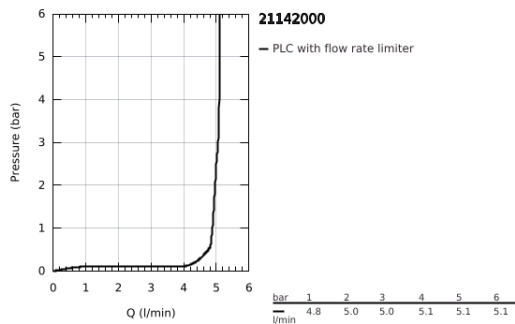

21 142 000 **ATRIO PRIVATE COLLECTION ONE-HOLE BASIN MIXER, 1/2" XL-SIZE**

TOOTE KIRJELDUS

- Värvus: chrome
- for free-standing basins
- ceramic headparts 1/2", 90°
- GROHE LongLife finish
- GROHE EcoJoy - less water, perfect flow
- maximum flow rate (at 3 bar): 5 l/min
- rapid installation system
- swivel tubular spout with mousseur and stop limiter
- adjustable swivel area 0° / 150° / 360°
- Push-open waste set 1 1/4"
- flexible connection hoses
- knobs with metal inlay
- can be combined with 48 456 000 or 48 457 000

21 142 000 ATRIO PRIVATE COLLECTION ONE-HOLE BASIN MIXER, 1/2" XL-SIZE

VARUOSAD, mai 2018 – nüüd

- 1: Spout (Tellimuse number 1012810000)
- 1.1: Laminar flow straightener (Tellimuse number 48408000)
- 1.2: Safety ring (Tellimuse number 4826600M)
- 1.3: Sealing washer (Tellimuse number 0128500M)
- 2: Ceramic headpart, 1/2" (Tellimuse number 45882000)
- 2.1: O-ring \varnothing 18.2 x \varnothing 1.7 (Tellimuse number 0392400M)
- 3: Ceramic headpart, 1/2" (Tellimuse number 45883000)
- 3.1: O-ring \varnothing 18.2 x \varnothing 1.7 (Tellimuse number 0392400M)
- 4: Handle adaptor (Tellimuse number 1012789990)
- 5: Decorative ring (Tellimuse number 1012790000)
- 6: Handle (Tellimuse number 1012760000)
- 6.1: Cap (Tellimuse number 1012770000)
- 7: Waste set with push-open plug (Tellimuse number 65807000)
- 8: Inlays made from White Attica Caesarstone material (Tellimuse number 48456000)*
- 9: Inlays made from Vanilla Noir Caesarstone material (Tellimuse number 48457000)*