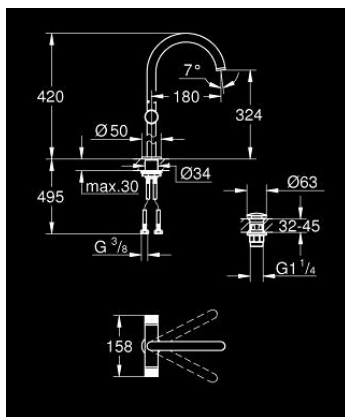

21 142 000 **ATRIO PRIVATE COLLECTION ONE-HOLE BASIN MIXER, 1/2" XL-SIZE**

TOOTE KIRJELDUS

- Värvus: chrome
- for free-standing basins
- ceramic headparts 1/2", 90°
- GROHE LongLife finish
- GROHE EcoJoy - less water, perfect flow
- maximum flow rate (at 3 bar): 5 l/min
- rapid installation system
- swivel tubular spout with mousseur and stop limiter
- adjustable swivel area 0° / 150° / 360°
- Push-open waste set 1 1/4"
- flexible connection hoses
- knobs with metal inlay
- can be combined with 48 456 000 or 48 457 000

21 142 000 ATRIO PRIVATE COLLECTION ONE-HOLE BASIN MIXER, 1/2" XL-SIZE

VARUOSAD, mai 2018 – nüüd

- 1: Spout (Tellimuse number 1012810000)
- 1.1: Laminar flow straightener (Tellimuse number 48408000)
- 1.2: Safety ring (Tellimuse number 4826600M)
- 1.3: Sealing washer (Tellimuse number 0128500M)
- 2: Ceramic headpart, 1/2" (Tellimuse number 45882000)
- 2.1: O-ring \varnothing 18.2 x \varnothing 1.7 (Tellimuse number 0392400M)
- 3: Ceramic headpart, 1/2" (Tellimuse number 45883000)
- 3.1: O-ring \varnothing 18.2 x \varnothing 1.7 (Tellimuse number 0392400M)
- 4: Handle adaptor (Tellimuse number 1012789990)
- 5: Decorative ring (Tellimuse number 1012790000)
- 6: Handle (Tellimuse number 1012760000)
- 6.1: Cap (Tellimuse number 1012770000)
- 7: Waste set with push-open plug (Tellimuse number 65807000)
- 8: Inlays made from White Attica Caesarstone material (Tellimuse number 48456000)*
- 9: Inlays made from Vanilla Noir Caesarstone material (Tellimuse number 48457000)*