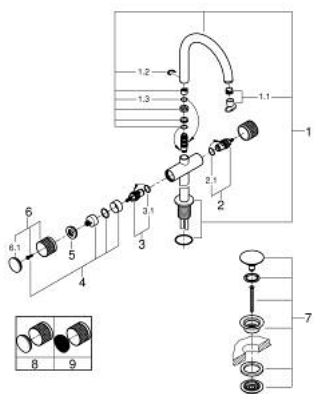

21 142 000 **ATRIO PRIVATE COLLECTION ONE-HOLE BASIN MIXER, 1/2" XL-SIZE**

TOOTE KIRJELDUS

- Värvus: chrome
- for free-standing basins
- ceramic headparts 1/2", 90°
- GROHE LongLife finish
- GROHE EcoJoy - less water, perfect flow
- maximum flow rate (at 3 bar): 5 l/min
- rapid installation system
- swivel tubular spout with mousseur and stop limiter
- adjustable swivel area 0° / 150° / 360°
- Push-open waste set 1 1/4"
- flexible connection hoses
- knobs with metal inlay
- can be combined with 48 456 000 or 48 457 000

21 142 000 ATRIO PRIVATE COLLECTION ONE-HOLE BASIN MIXER, 1/2" XL-SIZE

VARUOSAD, mai 2018 – nüüd

- 1: Spout (Tellimuse number 1012810000)
- 1.1: Laminar flow straightener (Tellimuse number 48408000)
- 1.2: Safety ring (Tellimuse number 4826600M)
- 1.3: Sealing washer (Tellimuse number 0128500M)
- 2: Ceramic headpart, 1/2" (Tellimuse number 45882000)
- 2.1: O-ring \varnothing 18.2 x \varnothing 1.7 (Tellimuse number 0392400M)
- 3: Ceramic headpart, 1/2" (Tellimuse number 45883000)
- 3.1: O-ring \varnothing 18.2 x \varnothing 1.7 (Tellimuse number 0392400M)
- 4: Handle adaptor (Tellimuse number 1012789990)
- 5: Decorative ring (Tellimuse number 1012790000)
- 6: Handle (Tellimuse number 1012760000)
- 6.1: Cap (Tellimuse number 1012770000)
- 7: Waste set with push-open plug (Tellimuse number 65807000)
- 8: Inlays made from White Attica Caesarstone material (Tellimuse number 48456000)*
- 9: Inlays made from Vanilla Noir Caesarstone material (Tellimuse number 48457000)*