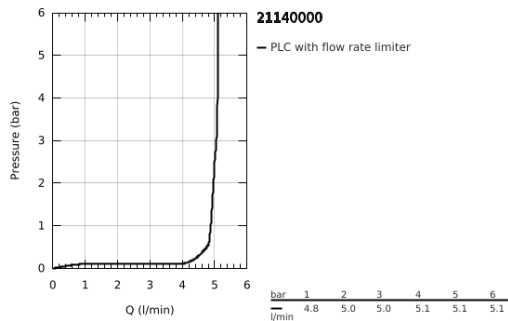

21 140 000 ATRIO PRIVATE COLLECTION ONE-HOLE BASIN MIXER, 1/2" XL-SIZE

TOOTE KIRJELDUS

- Värvus: chrome
- for free-standing basins
- ceramic headparts 1/2", 90°
- GROHE LongLife finish
- GROHE EcoJoy - less water, perfect flow
- maximum flow rate (at 3 bar): 5 l/min
- rapid installation system
- swivel tubular spout with mousseur and stop limiter
- adjustable swivel area 0° / 150° / 360°
- Push-open waste set 1 1/4"
- flexible connection hoses
- for stick handles
- to be combined with stick sets 48 458, 48 459 or 48 646, please order separately

21 140 000 ATRIO PRIVATE COLLECTION ONE-HOLE BASIN MIXER, 1/2" XL-SIZE

VARUOSAD, mai 2018 – nüüd

- 1: Spout (Tellimuse number 1012810000)
- 1.1: Laminar flow straightener (Tellimuse number 48408000)
- 1.2: Safety ring (Tellimuse number 4826600M)
- 1.3: Sealing washer (Tellimuse number 0128500M)
- 2: Ceramic headpart, 1/2" (Tellimuse number 45882000)
- 2.1: O-ring Ø 18.2 x Ø 1.7 (Tellimuse number 0392400M)
- 3: Ceramic headpart, 1/2" (Tellimuse number 45883000)
- 3.1: O-ring Ø 18.2 x Ø 1.7 (Tellimuse number 0392400M)
- 4: Handle adaptor (Tellimuse number 1012789990)
- 5: Decorative ring (Tellimuse number 1012790000)
- 6: Waste set with push-open plug (Tellimuse number 65807000)
- 7: Handle (Tellimuse number 1012760000)*
- 8: Knurled sticks (Tellimuse number 48646000)*