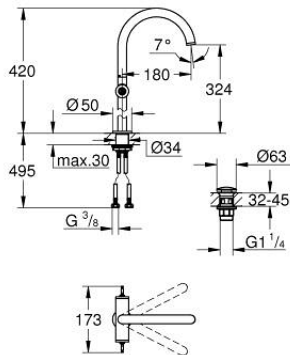

21 140 000 ATRIO PRIVATE COLLECTION ONE-HOLE BASIN MIXER, 1/2" XL-SIZE

TOOTE KIRJELDUS

- Värvus: chrome
- for free-standing basins
- ceramic headparts 1/2", 90°
- GROHE LongLife finish
- GROHE EcoJoy - less water, perfect flow
- maximum flow rate (at 3 bar): 5 l/min
- rapid installation system
- swivel tubular spout with mousseur and stop limiter
- adjustable swivel area 0° / 150° / 360°
- Push-open waste set 1 1/4"
- flexible connection hoses
- for stick handles
- to be combined with stick sets 48 458, 48 459 or 48 646, please order separately

21 140 000 ATRIO PRIVATE COLLECTION ONE-HOLE BASIN MIXER, 1/2" XL-SIZE

VARUOSAD, mai 2018 – nüüd

- 1: Spout (Tellimuse number 1012810000)
- 1.1: Laminar flow straightener (Tellimuse number 48408000)
- 1.2: Safety ring (Tellimuse number 4826600M)
- 1.3: Sealing washer (Tellimuse number 0128500M)
- 2: Ceramic headpart, 1/2" (Tellimuse number 45882000)
- 2.1: O-ring Ø 18.2 x Ø 1.7 (Tellimuse number 0392400M)
- 3: Ceramic headpart, 1/2" (Tellimuse number 45883000)
- 3.1: O-ring Ø 18.2 x Ø 1.7 (Tellimuse number 0392400M)
- 4: Handle adaptor (Tellimuse number 1012789990)
- 5: Decorative ring (Tellimuse number 1012790000)
- 6: Waste set with push-open plug (Tellimuse number 65807000)
- 7: Handle (Tellimuse number 1012760000)*
- 8: Knurled sticks (Tellimuse number 48646000)*