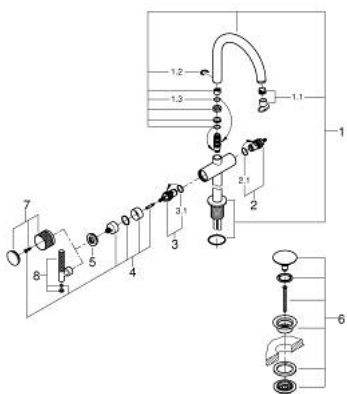

21 140 000 ATRIO PRIVATE COLLECTION ONE-HOLE BASIN MIXER, 1/2" XL-SIZE

TOOTE KIRJELDUS

- Värvus: chrome
- for free-standing basins
- ceramic headparts 1/2", 90°
- GROHE LongLife finish
- GROHE EcoJoy - less water, perfect flow
- maximum flow rate (at 3 bar): 5 l/min
- rapid installation system
- swivel tubular spout with mousseur and stop limiter
- adjustable swivel area 0° / 150° / 360°
- Push-open waste set 1 1/4"
- flexible connection hoses
- for stick handles
- to be combined with stick sets 48 458, 48 459 or 48 646, please order separately

21 140 000 ATRIO PRIVATE COLLECTION ONE-HOLE BASIN MIXER, 1/2" XL-SIZE

VARUOSAD, mai 2018 – nüüd

- 1: Spout (Tellimuse number 1012810000)
- 1.1: Laminar flow straightener (Tellimuse number 48408000)
- 1.2: Safety ring (Tellimuse number 4826600M)
- 1.3: Sealing washer (Tellimuse number 0128500M)
- 2: Ceramic headpart, 1/2" (Tellimuse number 45882000)
- 2.1: O-ring Ø 18.2 x Ø 1.7 (Tellimuse number 0392400M)
- 3: Ceramic headpart, 1/2" (Tellimuse number 45883000)
- 3.1: O-ring Ø 18.2 x Ø 1.7 (Tellimuse number 0392400M)
- 4: Handle adaptor (Tellimuse number 1012789990)
- 5: Decorative ring (Tellimuse number 1012790000)
- 6: Waste set with push-open plug (Tellimuse number 65807000)
- 7: Handle (Tellimuse number 1012760000)*
- 8: Knurled sticks (Tellimuse number 48646000)*