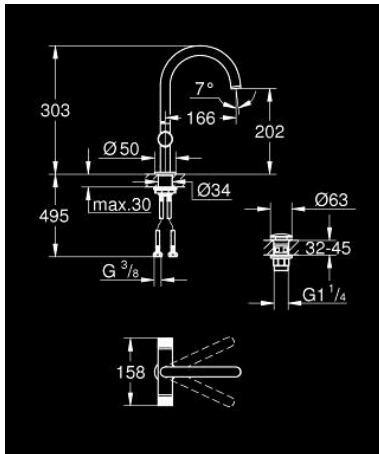

21 138 000 **ATRIO PRIVATE COLLECTION ONE-HOLE BASIN MIXER, 1/2"**  
**L-SIZE**

**TOOTE KIRJELDUS**

- Värvus: chrome
- ceramic headparts 1/2", 90°
- GROHE LongLife finish
- GROHE EcoJoy - less water, perfect flow
- maximum flow rate (at 3 bar): 5 l/min
- rapid installation system
- swivel tubular spout with mousseur and stop limiter
- adjustable swivel area 0° / 150° / 360°
- Push-open waste set 1 1/4"
- flexible connection hoses
- knobs with metal inlay
- can be combined with 48 456 000 or 48 457 000

## 21 138 000 ATRIO PRIVATE COLLECTION ONE-HOLE BASIN MIXER, 1/2" L-SIZE

### VARUOSAD, mai 2018 – nüüd

- 1: Spout (Tellimuse number 101280000)
- 1.1: Laminar flow straightener (Tellimuse number 48408000)
- 1.2: Safety ring (Tellimuse number 4826600M)
- 1.3: Sealing washer (Tellimuse number 0128500M)
- 2: Ceramic headpart, 1/2" (Tellimuse number 45882000)
- 2.1: O-ring  $\varnothing$  18.2 x  $\varnothing$  1.7 (Tellimuse number 0392400M)
- 3: Ceramic headpart, 1/2" (Tellimuse number 45883000)
- 3.1: O-ring  $\varnothing$  18.2 x  $\varnothing$  1.7 (Tellimuse number 0392400M)
- 4: Handle adaptor (Tellimuse number 1012789990)
- 5: Decorative ring (Tellimuse number 1012790000)
- 6: Handle (Tellimuse number 1012760000)
- 6.1: Cap (Tellimuse number 1012770000)
- 7: Waste set with push-open plug (Tellimuse number 65807000)
- 8: Inlays made from White Attica Caesarstone material (Tellimuse number 48456000)\*
- 9: Inlays made from Vanilla Noir Caesarstone material (Tellimuse number 48457000)\*