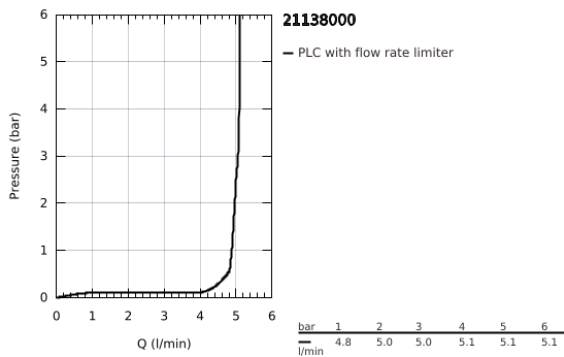

21 138 000 **ATRIO PRIVATE COLLECTION ONE-HOLE BASIN MIXER, 1/2"**  
**L-SIZE**

**TOOTE KIRJELDUS**

- Värvus: chrome
- ceramic headparts 1/2", 90°
- GROHE LongLife finish
- GROHE EcoJoy - less water, perfect flow
- maximum flow rate (at 3 bar): 5 l/min
- rapid installation system
- swivel tubular spout with mousseur and stop limiter
- adjustable swivel area 0° / 150° / 360°
- Push-open waste set 1 1/4"
- flexible connection hoses
- knobs with metal inlay
- can be combined with 48 456 000 or 48 457 000

### VARUOSAD, mai 2018 – nüüd

- 1: Spout (Tellimuse number 101280000)
- 1.1: Laminar flow straightener (Tellimuse number 48408000)
- 1.2: Safety ring (Tellimuse number 4826600M)
- 1.3: Sealing washer (Tellimuse number 0128500M)
- 2: Ceramic headpart, 1/2" (Tellimuse number 45882000)
- 2.1: O-ring  $\varnothing$  18.2 x  $\varnothing$  1.7 (Tellimuse number 0392400M)
- 3: Ceramic headpart, 1/2" (Tellimuse number 45883000)
- 3.1: O-ring  $\varnothing$  18.2 x  $\varnothing$  1.7 (Tellimuse number 0392400M)
- 4: Handle adaptor (Tellimuse number 1012789990)
- 5: Decorative ring (Tellimuse number 1012790000)
- 6: Handle (Tellimuse number 1012760000)
- 6.1: Cap (Tellimuse number 1012770000)
- 7: Waste set with push-open plug (Tellimuse number 65807000)
- 8: Inlays made from White Attica Caesarstone material (Tellimuse number 48456000)\*
- 9: Inlays made from Vanilla Noir Caesarstone material (Tellimuse number 48457000)\*