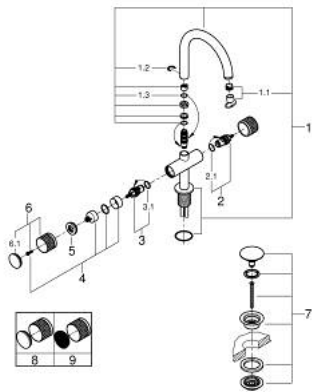

21 138 000 **ATRIO PRIVATE COLLECTION ONE-HOLE BASIN MIXER, 1/2"**  
**L-SIZE**

**TOOTE KIRJELDUS**

- Värvus: chrome
- ceramic headparts 1/2", 90°
- GROHE LongLife finish
- GROHE EcoJoy - less water, perfect flow
- maximum flow rate (at 3 bar): 5 l/min
- rapid installation system
- swivel tubular spout with mousseur and stop limiter
- adjustable swivel area 0° / 150° / 360°
- Push-open waste set 1 1/4"
- flexible connection hoses
- knobs with metal inlay
- can be combined with 48 456 000 or 48 457 000

## 21 138 000 ATRIO PRIVATE COLLECTION ONE-HOLE BASIN MIXER, 1/2" L-SIZE

### VARUOSAD, mai 2018 – nüüd

- 1: Spout (Tellimuse number 101280000)
- 1.1: Laminar flow straightener (Tellimuse number 48408000)
- 1.2: Safety ring (Tellimuse number 4826600M)
- 1.3: Sealing washer (Tellimuse number 0128500M)
- 2: Ceramic headpart, 1/2" (Tellimuse number 45882000)
- 2.1: O-ring  $\varnothing$  18.2 x  $\varnothing$  1.7 (Tellimuse number 0392400M)
- 3: Ceramic headpart, 1/2" (Tellimuse number 45883000)
- 3.1: O-ring  $\varnothing$  18.2 x  $\varnothing$  1.7 (Tellimuse number 0392400M)
- 4: Handle adaptor (Tellimuse number 1012789990)
- 5: Decorative ring (Tellimuse number 1012790000)
- 6: Handle (Tellimuse number 1012760000)
- 6.1: Cap (Tellimuse number 1012770000)
- 7: Waste set with push-open plug (Tellimuse number 65807000)
- 8: Inlays made from White Attica Caesarstone material (Tellimuse number 48456000)\*
- 9: Inlays made from Vanilla Noir Caesarstone material (Tellimuse number 48457000)\*