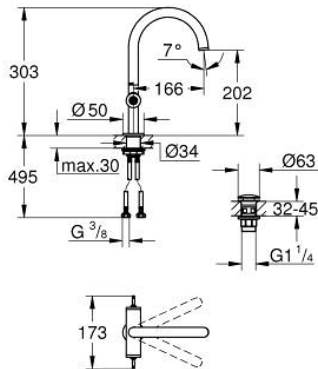

21 134 000 **ATRIO PRIVATE COLLECTION ONE-HOLE BASIN MIXER, 1/2"**  
**L-SIZE**

**TOOTE KIRJELDUS**

- Värvus: chrome
- ceramic headparts 1/2", 90°
- GROHE LongLife finish
- GROHE EcoJoy - less water, perfect flow
- maximum flow rate (at 3 bar): 5 l/min
- rapid installation system
- swivel tubular spout with mousseur and stop limiter
- adjustable swivel area 0° / 150° / 360°
- Push-open waste set 1 1/4"
- flexible connection hoses
- for stick handles
- to be combined with stick sets 48 458, 48 459 or 48 646, please order separately

## 21 134 000 ATRIO PRIVATE COLLECTION ONE-HOLE BASIN MIXER, 1/2" L-SIZE

### VARUOSAD, mai 2018 – nüüd

- 1: Spout (Tellimuse number 101280000)
- 1.1: Laminar flow straightener (Tellimuse number 48408000)
- 1.2: Safety ring (Tellimuse number 4826600M)
- 1.3: Sealing washer (Tellimuse number 0128500M)
- 2: Ceramic headpart, 1/2" (Tellimuse number 45882000)
- 2.1: O-ring Ø 18.2 x Ø 1.7 (Tellimuse number 0392400M)
- 3: Ceramic headpart, 1/2" (Tellimuse number 45883000)
- 3.1: O-ring Ø 18.2 x Ø 1.7 (Tellimuse number 0392400M)
- 4: Handle adaptor (Tellimuse number 1012789990)
- 5: Decorative ring (Tellimuse number 1012790000)
- 6: Waste set with push-open plug (Tellimuse number 65807000)
- 7: Knurled sticks (Tellimuse number 48646000)\*
- 8: Handle (Tellimuse number 1012760000)\*