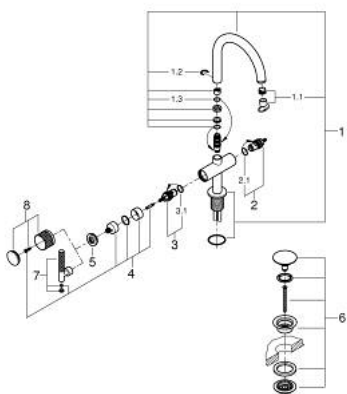

21 134 000 **ATRIO PRIVATE COLLECTION ONE-HOLE BASIN MIXER, 1/2"**  
**L-SIZE**

**TOOTE KIRJELDUS**

- Värvus: chrome
- ceramic headparts 1/2", 90°
- GROHE LongLife finish
- GROHE EcoJoy - less water, perfect flow
- maximum flow rate (at 3 bar): 5 l/min
- rapid installation system
- swivel tubular spout with mousseur and stop limiter
- adjustable swivel area 0° / 150° / 360°
- Push-open waste set 1 1/4"
- flexible connection hoses
- for stick handles
- to be combined with stick sets 48 458, 48 459 or 48 646, please order separately

## 21 134 000 ATRIO PRIVATE COLLECTION ONE-HOLE BASIN MIXER, 1/2" L-SIZE

### VARUOSAD, mai 2018 – nüüd

- 1: Spout (Tellimuse number 101280000)
- 1.1: Laminar flow straightener (Tellimuse number 48408000)
- 1.2: Safety ring (Tellimuse number 4826600M)
- 1.3: Sealing washer (Tellimuse number 0128500M)
- 2: Ceramic headpart, 1/2" (Tellimuse number 45882000)
- 2.1: O-ring Ø 18.2 x Ø 1.7 (Tellimuse number 0392400M)
- 3: Ceramic headpart, 1/2" (Tellimuse number 45883000)
- 3.1: O-ring Ø 18.2 x Ø 1.7 (Tellimuse number 0392400M)
- 4: Handle adaptor (Tellimuse number 1012789990)
- 5: Decorative ring (Tellimuse number 1012790000)
- 6: Waste set with push-open plug (Tellimuse number 65807000)
- 7: Knurled sticks (Tellimuse number 48646000)\*
- 8: Handle (Tellimuse number 1012760000)\*