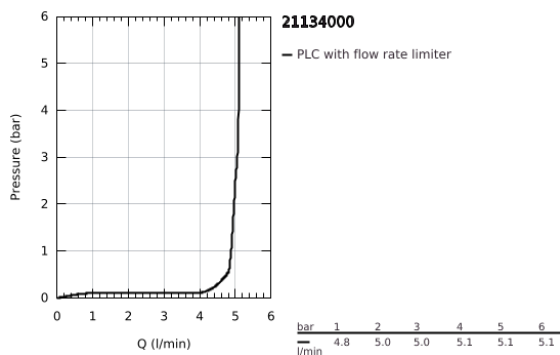

21 134 000 **ATRIO PRIVATE COLLECTION ONE-HOLE BASIN MIXER, 1/2"**  
**L-SIZE**

**TOOTE KIRJELDUS**

- Värvus: chrome
- ceramic headparts 1/2", 90°
- GROHE LongLife finish
- GROHE EcoJoy - less water, perfect flow
- maximum flow rate (at 3 bar): 5 l/min
- rapid installation system
- swivel tubular spout with mousseur and stop limiter
- adjustable swivel area 0° / 150° / 360°
- Push-open waste set 1 1/4"
- flexible connection hoses
- for stick handles
- to be combined with stick sets 48 458, 48 459 or 48 646, please order separately

### VARUOSAD, mai 2018 – nüüd

- 1: Spout (Tellimuse number 101280000)
- 1.1: Laminar flow straightener (Tellimuse number 48408000)
- 1.2: Safety ring (Tellimuse number 4826600M)
- 1.3: Sealing washer (Tellimuse number 0128500M)
- 2: Ceramic headpart, 1/2" (Tellimuse number 45882000)
- 2.1: O-ring Ø 18.2 x Ø 1.7 (Tellimuse number 0392400M)
- 3: Ceramic headpart, 1/2" (Tellimuse number 45883000)
- 3.1: O-ring Ø 18.2 x Ø 1.7 (Tellimuse number 0392400M)
- 4: Handle adaptor (Tellimuse number 1012789990)
- 5: Decorative ring (Tellimuse number 1012790000)
- 6: Waste set with push-open plug (Tellimuse number 65807000)
- 7: Knurled sticks (Tellimuse number 48646000)\*
- 8: Handle (Tellimuse number 1012760000)\*