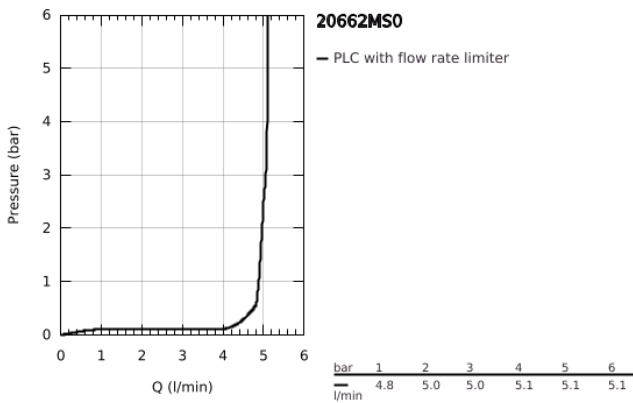

20 662 MS0 **ATRIO THREE-HOLE BASIN MIXER 1/2"**
M-SIZE

TOOTE KIRJELDUS

- Värvus: satin steel
- wall mounted
- for use with rough-in set 29 025 002
- valves hot/cold with ceramic headparts 1/2" - 90°
- GROHE LongLife finish
- GROHE EcoJoy - less water, perfect flow
- maximum flow rate (at 3 bar): 5 l/min
- centre distance 200 mm
- projection 180 mm
- with lever handles
- without roughing-in set 29 025 002 (please order separately)
- Two different sets of caps included. One set with "H" and "C" marking, one set without marking.

20 662 MS0 **ATRIO THREE-HOLE BASIN MIXER 1/2"**
M-SIZE

VARUOSAD, oktoober 2022 – nüüd

- 1: Extension for spindle (Tellimuse number 45988000)
- 2: Lever handles (Tellimuse number 14216MS0)
- 3: Spout (Tellimuse number 101344MS00)
- 3.1: Laminar flow straightener (Tellimuse number 48408000)
- 4: Connection nipple (Tellimuse number 1013459990)