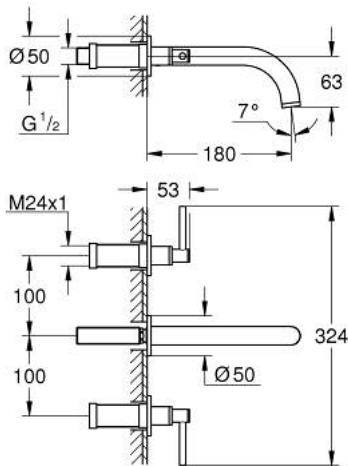

20 662 MS0 **ATRIO THREE-HOLE BASIN MIXER 1/2"**
M-SIZE

TOOTE KIRJELDUS

- Värvus: satin steel
- wall mounted
- for use with rough-in set 29 025 002
- valves hot/cold with ceramic headparts 1/2" - 90°
- GROHE LongLife finish
- GROHE EcoJoy - less water, perfect flow
- maximum flow rate (at 3 bar): 5 l/min
- centre distance 200 mm
- projection 180 mm
- with lever handles
- without roughing-in set 29 025 002 (please order separately)
- Two different sets of caps included. One set with "H" and "C" marking, one set without marking.

20 662 MS0 **ATRIO THREE-HOLE BASIN MIXER 1/2"**
M-SIZE

VARUOSAD, oktoober 2022 – nüüd

- 1: Extension for spindle (Tellimuse number 45988000)
- 2: Lever handles (Tellimuse number 14216MS0)
- 3: Spout (Tellimuse number 101344MS00)
- 3.1: Laminar flow straightener (Tellimuse number 48408000)
- 4: Connection nipple (Tellimuse number 1013459990)