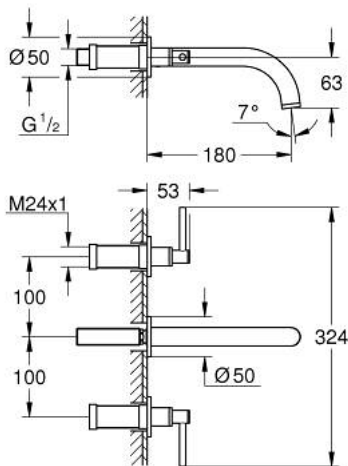

## 20 662 DA0 ATRIO THREE-HOLE BASIN MIXER 1/2" M-SIZE

### TOOTE KIRJELDUS

- Värvus: warm sunset
- wall mounted
- for use with rough-in set 29 025 002
- valves hot/cold with ceramic headparts 1/2" - 90°
- GROHE LongLife finish
- GROHE EcoJoy - less water, perfect flow
- maximum flow rate (at 3 bar): 5 l/min
- centre distance 200 mm
- projection 180 mm
- with lever handles
- without roughing-in set 29 025 002 (please order separately)
- Two different sets of caps included. One set with "H" and "C" marking, one set without marking.

## 20 662 DA0 ATRIO THREE-HOLE BASIN MIXER 1/2" M-SIZE

**VARUOSAD**, oktoober 2021 – nüüd

- 1: Extension for spindle (Tellimuse number 45988000)
- 2: Lever handles (Tellimuse number 14216DA0)
- 3: Spout (Tellimuse number 101344DA00)
- 3.1: Laminar flow straightener (Tellimuse number 48408000)
- 4: Connection nipple (Tellimuse number 1013459990)