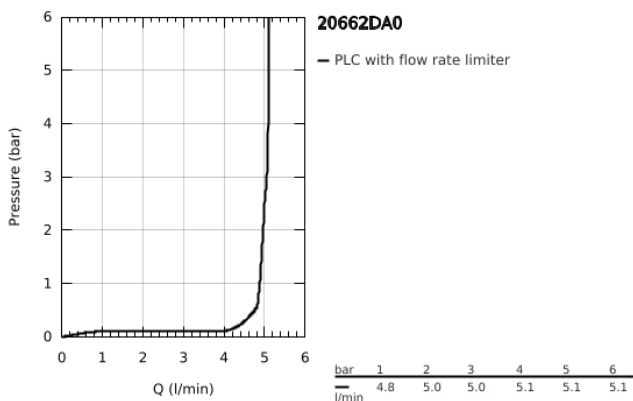

## 20 662 DA0 ATRIO THREE-HOLE BASIN MIXER 1/2" M-SIZE

### TOOTE KIRJELDUS

- Värvus: warm sunset
- wall mounted
- for use with rough-in set 29 025 002
- valves hot/cold with ceramic headparts 1/2" - 90°
- GROHE LongLife finish
- GROHE EcoJoy - less water, perfect flow
- maximum flow rate (at 3 bar): 5 l/min
- centre distance 200 mm
- projection 180 mm
- with lever handles
- without roughing-in set 29 025 002 (please order separately)
- Two different sets of caps included. One set with "H" and "C" marking, one set without marking.

## 20 662 DA0 ATRIO THREE-HOLE BASIN MIXER 1/2" M-SIZE

**VARUOSAD**, oktoober 2021 – nüüd

- 1: Extension for spindle (Tellimuse number 45988000)
- 2: Lever handles (Tellimuse number 14216DA0)
- 3: Spout (Tellimuse number 101344DA00)
- 3.1: Laminar flow straightener (Tellimuse number 48408000)
- 4: Connection nipple (Tellimuse number 1013459990)