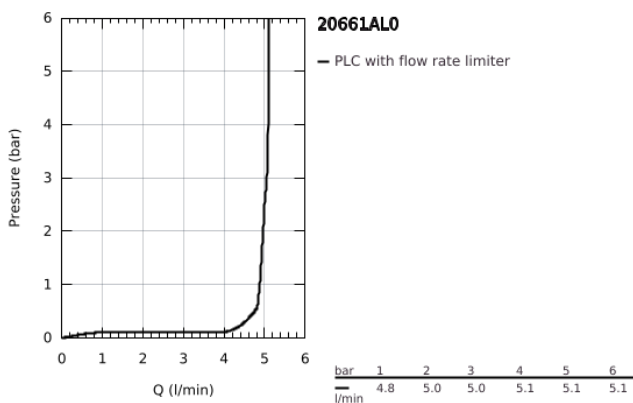

20 661 AL0 ATRIO THREE-HOLE BASIN MIXER M-SIZE

TOOTE KIRJELDUS

- Värvus: brushed hard graphite
- wall mounted
- for use with rough-in set 29 025 002
- valves hot/cold with ceramic headparts 1/2" - 90°
- GROHE LongLife finish
- GROHE EcoJoy - less water, perfect flow
- maximum flow rate (at 3 bar): 5 l/min
- centre distance 200 mm
- projection 180 mm
- with cross handles
- without roughing-in set 29 025 002 (please order separately)
- Two different sets of caps included. One set with "H" and "C" marking, one set without marking.

20 661 AL0 ATRIO THREE-HOLE BASIN MIXER M-SIZE

VARUOSAD, oktoober 2021 – nüüd

- 1: Extension for spindle (Tellimuse number 45988000)
- 2: Cross handles (Tellimuse number 14215AL0)
- 3: Spout (Tellimuse number 101344AL00)
- 3.1: Laminar flow straightener (Tellimuse number 48408000)
- 4: Connection nipple (Tellimuse number 1013459990)