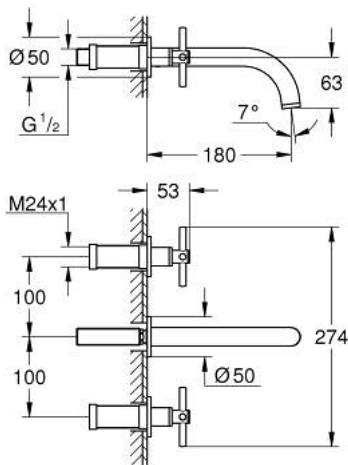

20 661 AL0 ATRIO THREE-HOLE BASIN MIXER M-SIZE

TOOTE KIRJELDUS

- Värvus: brushed hard graphite
- wall mounted
- for use with rough-in set 29 025 002
- valves hot/cold with ceramic headparts 1/2" - 90°
- GROHE LongLife finish
- GROHE EcoJoy - less water, perfect flow
- maximum flow rate (at 3 bar): 5 l/min
- centre distance 200 mm
- projection 180 mm
- with cross handles
- without roughing-in set 29 025 002 (please order separately)
- Two different sets of caps included. One set with "H" and "C" marking, one set without marking.

20 661 AL0 ATRIO THREE-HOLE BASIN MIXER M-SIZE

VARUOSAD, oktoober 2021 – nüüd

- 1: Extension for spindle (Tellimuse number 45988000)
- 2: Cross handles (Tellimuse number 14215AL0)
- 3: Spout (Tellimuse number 101344AL00)
- 3.1: Laminar flow straightener (Tellimuse number 48408000)
- 4: Connection nipple (Tellimuse number 1013459990)