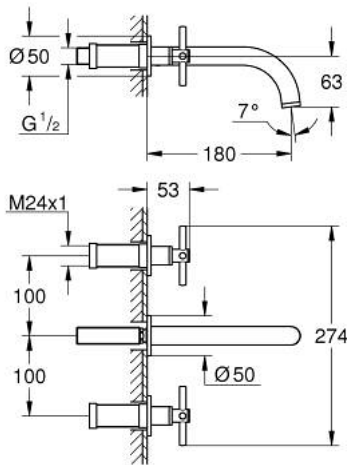

20 661 000 ATRIO THREE-HOLE BASIN MIXER M-SIZE

TOOTE KIRJELDUS

- Värvus: chrome
- wall mounted
- for use with rough-in set 29 025 002
- valves hot/cold with ceramic headparts 1/2" - 90°
- GROHE LongLife finish
- GROHE EcoJoy - less water, perfect flow
- maximum flow rate (at 3 bar): 5 l/min
- centre distance 200 mm
- projection 180 mm
- with cross handles
- without roughing-in set 29 025 002 (please order separately)
- Two different sets of caps included. One set with "H" and "C" marking, one set without marking.

20 661 000 ATRIO THREE-HOLE BASIN MIXER M-SIZE

VARUOSAD, oktoober 2021 – nüüd

- 1: Extension for spindle (Tellimuse number 45988000)
- 2: Cross handles (Tellimuse number 14215000)
- 3: Spout (Tellimuse number 1013440000)
- 3.1: Laminar flow straightener (Tellimuse number 48408000)
- 4: Connection nipple (Tellimuse number 1013459990)