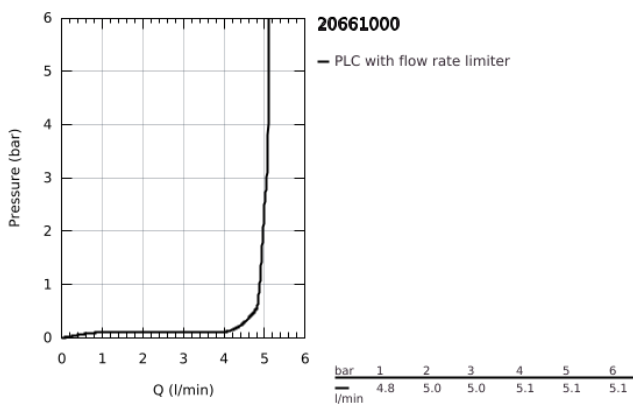

20 661 000 ATRIO THREE-HOLE BASIN MIXER M-SIZE

TOOTE KIRJELDUS

- Värvus: chrome
- wall mounted
- for use with rough-in set 29 025 002
- valves hot/cold with ceramic headparts 1/2" - 90°
- GROHE LongLife finish
- GROHE EcoJoy - less water, perfect flow
- maximum flow rate (at 3 bar): 5 l/min
- centre distance 200 mm
- projection 180 mm
- with cross handles
- without roughing-in set 29 025 002 (please order separately)
- Two different sets of caps included. One set with "H" and "C" marking, one set without marking.

20 661 000 ATRIO THREE-HOLE BASIN MIXER M-SIZE

VARUOSAD, oktoober 2021 – nüüd

- 1: Extension for spindle (Tellimuse number 45988000)
- 2: Cross handles (Tellimuse number 14215000)
- 3: Spout (Tellimuse number 1013440000)
- 3.1: Laminar flow straightener (Tellimuse number 48408000)
- 4: Connection nipple (Tellimuse number 1013459990)