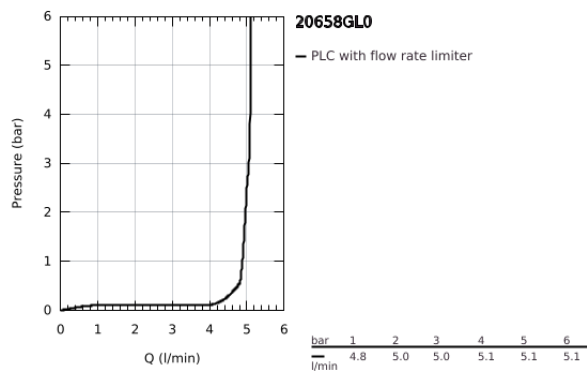

## 20 658 GL0 ATRIO PILLAR TAP 1/2"

### TOOTE KIRJELDUS

- Värvus: cool sunrise
- headpart 1/2" - 90°
- GROHE LongLife finish
- GROHE EcoJoy - less water, perfect flow
- maximum flow rate (at 3 bar): 5 l/min
- rapid installation system
- mousseur
- with lever handle