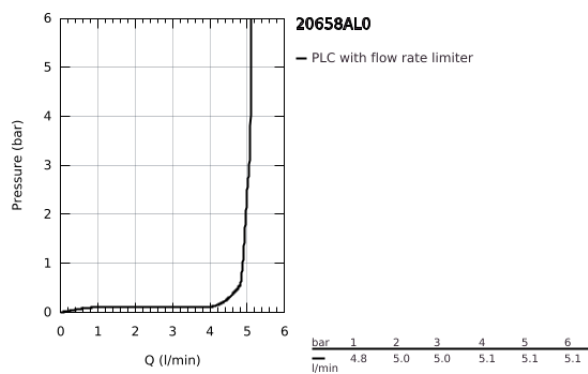

20 658 AL0 ATRIO PILLAR TAP 1/2"

TOOTE KIRJELDUS

- Värvus: brushed hard graphite
- headpart 1/2" - 90°
- GROHE LongLife finish
- GROHE EcoJoy - less water, perfect flow
- maximum flow rate (at 3 bar): 5 l/min
- rapid installation system
- mousseur
- with lever handle

20 658 AL0 ATRIO PILLAR TAP 1/2"

VARUOSAD, oktoober 2021 – nüüd

- 1: Lever handles (Tellimuse number 14216AL0)
- 2: Ceramic headpart, 1/2" (Tellimuse number 45882000)
- 2.1: O-ring \varnothing 18.2 x \varnothing 1.7 (Tellimuse number 0392400M)
- 3: Shank mounting kit (Tellimuse number 45004000)
- 4: Laminar flow straightener (Tellimuse number 48408000)
- 5: Coupling nut 1/2" (Tellimuse number 1290100M)
- 5.1: Fibre seal \varnothing 18,5 x \varnothing 12 x 2 (Tellimuse number 0138900M)
- 6: Coupling nut 1/2" x 14.5 mm (Tellimuse number 1290200M)*