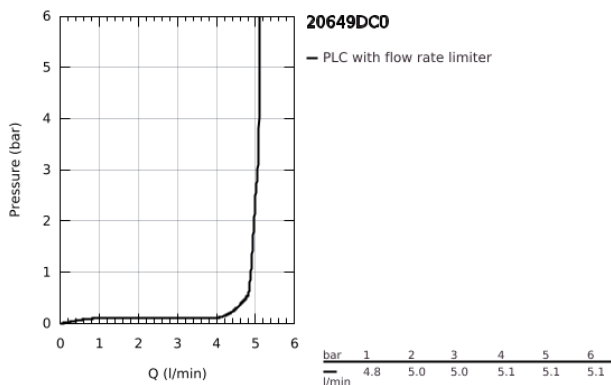

20 649 DC0 **ATRIO THREE-HOLE BASIN MIXER 1/2"**  
**L-SIZE**

**TOOTE KIRJELDUS**

- Värvus: supersteel
- ceramic headparts 1/2", 90°
- GROHE LongLife finish
- GROHE EcoJoy - less water, perfect flow
- maximum flow rate (at 3 bar): 5 l/min
- swivel tubular spout with mousseur and stop limiter
- adjustable swivel area 0° / 150° / 360°
- pop-up waste set 1 1/4"
- flexible connection hoses between spout and side valves
- with lever handles
- Two different sets of caps included. One set with "H" and "C" marking, one set without marking.

## 20 649 DC0 ATRIO THREE-HOLE BASIN MIXER 1/2" L-SIZE

### VARUOSAD, oktoober 2021 – nüüd

- 1: Lever handles (Tellimuse number 14216DC0)
- 2: Ceramic headpart, 1/2" (Tellimuse number 45882000)
- 2.1: O-ring Ø 18.2 x Ø 1.7 (Tellimuse number 0392400M)
- 3: Ceramic headpart, 1/2" (Tellimuse number 45883000)
- 3.1: O-ring Ø 18.2 x Ø 1.7 (Tellimuse number 0392400M)
- 4: Coupling nut 1/2" (Tellimuse number 1290100M)
- 4.1: Fibre seal Ø 18,5 x Ø 12 x 2 (Tellimuse number 0138900M)
- 5: Spout (Tellimuse number 101298DC00)
- 5.1: Laminar flow straightener (Tellimuse number 48408000)
- 5.2: Safety ring (Tellimuse number 4826600M)
- 5.3: Sealing washer (Tellimuse number 0128500M)
- 6: Pop-up rod (Tellimuse number 65196DC0)
- 7: Fixing clamp (Tellimuse number 6554100M)
- 8: Flexible connection hose (Tellimuse number 45704000)
- 9: Waste set 1 1/4" (Tellimuse number 28910DC0)
- 9.1: Plug (Tellimuse number 07182DC0)
- 9.2: Eccentric rod (Tellimuse number 07052000)
- 10: Coupling nut 1/2" x 14.5 mm (Tellimuse number 1290200M)\*
- 11: Eccentric rod (Tellimuse number 07341000)\*