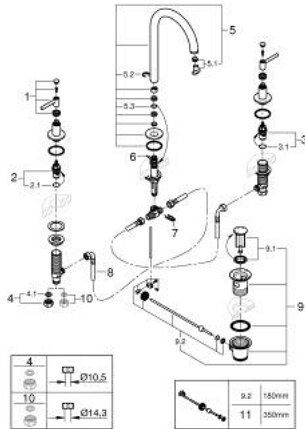

20 649 DC0 **ATRIO THREE-HOLE BASIN MIXER 1/2"**  
**L-SIZE**

**TOOTE KIRJELDUS**

- Värvus: supersteel
- ceramic headparts 1/2", 90°
- GROHE LongLife finish
- GROHE EcoJoy - less water, perfect flow
- maximum flow rate (at 3 bar): 5 l/min
- swivel tubular spout with mousseur and stop limiter
- adjustable swivel area 0° / 150° / 360°
- pop-up waste set 1 1/4"
- flexible connection hoses between spout and side valves
- with lever handles
- Two different sets of caps included. One set with "H" and "C" marking, one set without marking.

## 20 649 DC0 ATRIO THREE-HOLE BASIN MIXER 1/2" L-SIZE

### VARUOSAD, oktoober 2021 – nüüd

- 1: Lever handles (Tellimuse number 14216DC0)
- 2: Ceramic headpart, 1/2" (Tellimuse number 45882000)
- 2.1: O-ring Ø 18.2 x Ø 1.7 (Tellimuse number 0392400M)
- 3: Ceramic headpart, 1/2" (Tellimuse number 45883000)
- 3.1: O-ring Ø 18.2 x Ø 1.7 (Tellimuse number 0392400M)
- 4: Coupling nut 1/2" (Tellimuse number 1290100M)
- 4.1: Fibre seal Ø 18,5 x Ø 12 x 2 (Tellimuse number 0138900M)
- 5: Spout (Tellimuse number 101298DC00)
- 5.1: Laminar flow straightener (Tellimuse number 48408000)
- 5.2: Safety ring (Tellimuse number 4826600M)
- 5.3: Sealing washer (Tellimuse number 0128500M)
- 6: Pop-up rod (Tellimuse number 65196DC0)
- 7: Fixing clamp (Tellimuse number 6554100M)
- 8: Flexible connection hose (Tellimuse number 45704000)
- 9: Waste set 1 1/4" (Tellimuse number 28910DC0)
- 9.1: Plug (Tellimuse number 07182DC0)
- 9.2: Eccentric rod (Tellimuse number 07052000)
- 10: Coupling nut 1/2" x 14.5 mm (Tellimuse number 1290200M)\*
- 11: Eccentric rod (Tellimuse number 07341000)\*