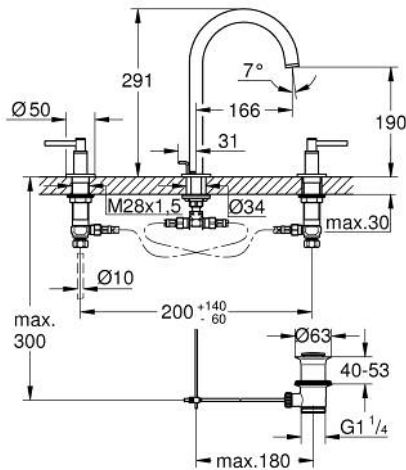

20 649 DC0 **ATRIO THREE-HOLE BASIN MIXER 1/2"**  
**L-SIZE**

**TOOTE KIRJELDUS**

- Värvus: supersteel
- ceramic headparts 1/2", 90°
- GROHE LongLife finish
- GROHE EcoJoy - less water, perfect flow
- maximum flow rate (at 3 bar): 5 l/min
- swivel tubular spout with mousseur and stop limiter
- adjustable swivel area 0° / 150° / 360°
- pop-up waste set 1 1/4"
- flexible connection hoses between spout and side valves
- with lever handles
- Two different sets of caps included. One set with "H" and "C" marking, one set without marking.

## 20 649 DC0 ATRIO THREE-HOLE BASIN MIXER 1/2" L-SIZE

### VARUOSAD, oktoober 2021 – nüüd

- 1: Lever handles (Tellimuse number 14216DC0)
- 2: Ceramic headpart, 1/2" (Tellimuse number 45882000)
- 2.1: O-ring Ø 18.2 x Ø 1.7 (Tellimuse number 0392400M)
- 3: Ceramic headpart, 1/2" (Tellimuse number 45883000)
- 3.1: O-ring Ø 18.2 x Ø 1.7 (Tellimuse number 0392400M)
- 4: Coupling nut 1/2" (Tellimuse number 1290100M)
- 4.1: Fibre seal Ø 18,5 x Ø 12 x 2 (Tellimuse number 0138900M)
- 5: Spout (Tellimuse number 101298DC00)
- 5.1: Laminar flow straightener (Tellimuse number 48408000)
- 5.2: Safety ring (Tellimuse number 4826600M)
- 5.3: Sealing washer (Tellimuse number 0128500M)
- 6: Pop-up rod (Tellimuse number 65196DC0)
- 7: Fixing clamp (Tellimuse number 6554100M)
- 8: Flexible connection hose (Tellimuse number 45704000)
- 9: Waste set 1 1/4" (Tellimuse number 28910DC0)
- 9.1: Plug (Tellimuse number 07182DC0)
- 9.2: Eccentric rod (Tellimuse number 07052000)
- 10: Coupling nut 1/2" x 14.5 mm (Tellimuse number 1290200M)\*
- 11: Eccentric rod (Tellimuse number 07341000)\*