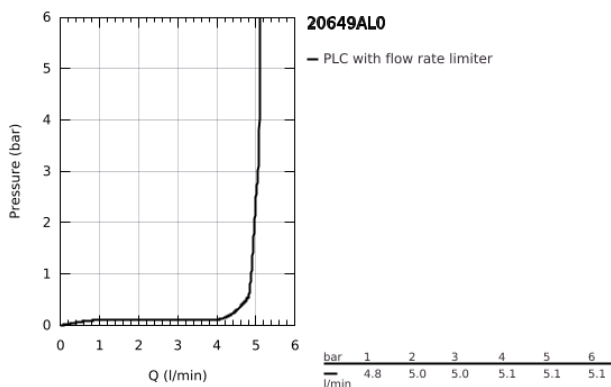

## 20 649 AL0 ATRIO THREE-HOLE BASIN MIXER 1/2" L-SIZE

### TOOTE KIRJELDUS

- Värvus: brushed hard graphite
- ceramic headparts 1/2", 90°
- GROHE LongLife finish
- GROHE EcoJoy - less water, perfect flow
- maximum flow rate (at 3 bar): 5 l/min
- swivel tubular spout with mousseur and stop limiter
- adjustable swivel area 0° / 150° / 360°
- pop-up waste set 1 1/4"
- flexible connection hoses between spout and side valves
- with lever handles
- Two different sets of caps included. One set with "H" and "C" marking, one set without marking.

### VARUOSAD, oktoober 2021 – nüüd

- 1: Lever handles (Tellimuse number 14216AL0)
- 2: Ceramic headpart, 1/2" (Tellimuse number 45882000)
- 2.1: O-ring Ø 18.2 x Ø 1.7 (Tellimuse number 0392400M)
- 3: Ceramic headpart, 1/2" (Tellimuse number 45883000)
- 3.1: O-ring Ø 18.2 x Ø 1.7 (Tellimuse number 0392400M)
- 4: Coupling nut 1/2" (Tellimuse number 1290100M)
- 4.1: Fibre seal Ø 18,5 x Ø 12 x 2 (Tellimuse number 0138900M)
- 5: Spout (Tellimuse number 101298AL00)
- 5.1: Laminar flow straightener (Tellimuse number 48408000)
- 5.2: Safety ring (Tellimuse number 4826600M)
- 5.3: Sealing washer (Tellimuse number 0128500M)
- 6: Pop-up rod (Tellimuse number 65196AL0)
- 7: Fixing clamp (Tellimuse number 6554100M)
- 8: Flexible connection hose (Tellimuse number 45704000)
- 9: Waste set 1 1/4" (Tellimuse number 28910AL0)
- 9.1: Plug (Tellimuse number 07182AL0)
- 9.2: Eccentric rod (Tellimuse number 07052000)
- 10: Coupling nut 1/2" x 14.5 mm (Tellimuse number 1290200M)\*
- 11: Eccentric rod (Tellimuse number 07341000)\*