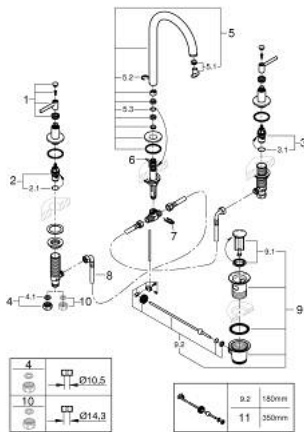

## 20 649 AL0 ATRIO THREE-HOLE BASIN MIXER 1/2" L-SIZE

### TOOTE KIRJELDUS

- Värvus: brushed hard graphite
- ceramic headparts 1/2", 90°
- GROHE LongLife finish
- GROHE EcoJoy - less water, perfect flow
- maximum flow rate (at 3 bar): 5 l/min
- swivel tubular spout with mousseur and stop limiter
- adjustable swivel area 0° / 150° / 360°
- pop-up waste set 1 1/4"
- flexible connection hoses between spout and side valves
- with lever handles
- Two different sets of caps included. One set with "H" and "C" marking, one set without marking.

### VARUOSAD, oktoober 2021 – nüüd

- 1: Lever handles (Tellimuse number 14216AL0)
- 2: Ceramic headpart, 1/2" (Tellimuse number 45882000)
- 2.1: O-ring Ø 18.2 x Ø 1.7 (Tellimuse number 0392400M)
- 3: Ceramic headpart, 1/2" (Tellimuse number 45883000)
- 3.1: O-ring Ø 18.2 x Ø 1.7 (Tellimuse number 0392400M)
- 4: Coupling nut 1/2" (Tellimuse number 1290100M)
- 4.1: Fibre seal Ø 18,5 x Ø 12 x 2 (Tellimuse number 0138900M)
- 5: Spout (Tellimuse number 101298AL00)
- 5.1: Laminar flow straightener (Tellimuse number 48408000)
- 5.2: Safety ring (Tellimuse number 4826600M)
- 5.3: Sealing washer (Tellimuse number 0128500M)
- 6: Pop-up rod (Tellimuse number 65196AL0)
- 7: Fixing clamp (Tellimuse number 6554100M)
- 8: Flexible connection hose (Tellimuse number 45704000)
- 9: Waste set 1 1/4" (Tellimuse number 28910AL0)
- 9.1: Plug (Tellimuse number 07182AL0)
- 9.2: Eccentric rod (Tellimuse number 07052000)
- 10: Coupling nut 1/2" x 14.5 mm (Tellimuse number 1290200M)\*
- 11: Eccentric rod (Tellimuse number 07341000)\*