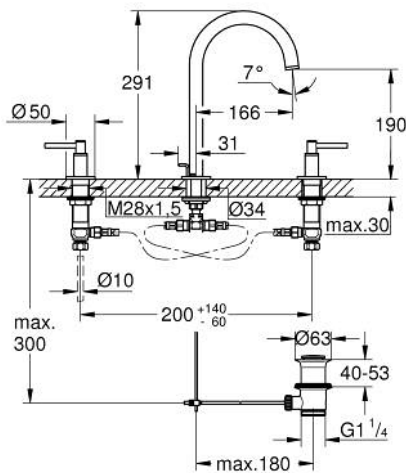

## 20 649 AL0 ATRIO THREE-HOLE BASIN MIXER 1/2" L-SIZE

### TOOTE KIRJELDUS

- Värvus: brushed hard graphite
- ceramic headparts 1/2", 90°
- GROHE LongLife finish
- GROHE EcoJoy - less water, perfect flow
- maximum flow rate (at 3 bar): 5 l/min
- swivel tubular spout with mousseur and stop limiter
- adjustable swivel area 0° / 150° / 360°
- pop-up waste set 1 1/4"
- flexible connection hoses between spout and side valves
- with lever handles
- Two different sets of caps included. One set with "H" and "C" marking, one set without marking.

### VARUOSAD, oktoober 2021 – nüüd

- 1: Lever handles (Tellimuse number 14216AL0)
- 2: Ceramic headpart, 1/2" (Tellimuse number 45882000)
- 2.1: O-ring Ø 18.2 x Ø 1.7 (Tellimuse number 0392400M)
- 3: Ceramic headpart, 1/2" (Tellimuse number 45883000)
- 3.1: O-ring Ø 18.2 x Ø 1.7 (Tellimuse number 0392400M)
- 4: Coupling nut 1/2" (Tellimuse number 1290100M)
- 4.1: Fibre seal Ø 18,5 x Ø 12 x 2 (Tellimuse number 0138900M)
- 5: Spout (Tellimuse number 101298AL00)
- 5.1: Laminar flow straightener (Tellimuse number 48408000)
- 5.2: Safety ring (Tellimuse number 4826600M)
- 5.3: Sealing washer (Tellimuse number 0128500M)
- 6: Pop-up rod (Tellimuse number 65196AL0)
- 7: Fixing clamp (Tellimuse number 6554100M)
- 8: Flexible connection hose (Tellimuse number 45704000)
- 9: Waste set 1 1/4" (Tellimuse number 28910AL0)
- 9.1: Plug (Tellimuse number 07182AL0)
- 9.2: Eccentric rod (Tellimuse number 07052000)
- 10: Coupling nut 1/2" x 14.5 mm (Tellimuse number 1290200M)\*
- 11: Eccentric rod (Tellimuse number 07341000)\*