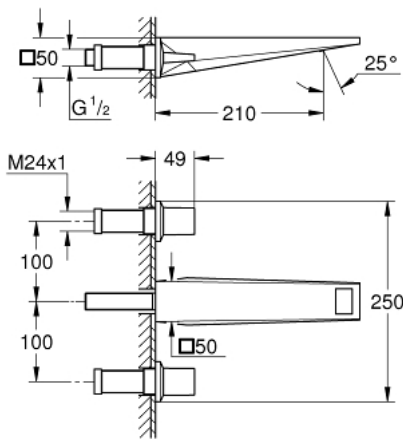

20 629 DC0 **ALLURE BRILLIANT THREE-HOLE BASIN MIXER 1/2"**  
**L-SIZE**

**TOOTE KIRJELDUS**

- Värvus: supersteel
- wall mounted
- without concealed body
- for use with rough-in set 29 025 002
- valves hot/cold with ceramic headparts 1/2" - 90°
- GROHE LongLife finish
- GROHE EcoJoy - less water, perfect flow
- maximum flow rate (at 3 bar): 5 l/min
- spout with integrated mousseur
- centre distance 200 mm
- projection 210 mm

20 629 DC0 **ALLURE BRILLIANT THREE-HOLE BASIN MIXER 1/2"**  
**L-SIZE**

**VARUOSAD**, oktoober 2021 – nüüd

- 1: Handle pair (Tellimuse number 48326DC0)
- 2: Extension for spindle (Tellimuse number 45988000)
- 3: Race (Tellimuse number 46794DC0)