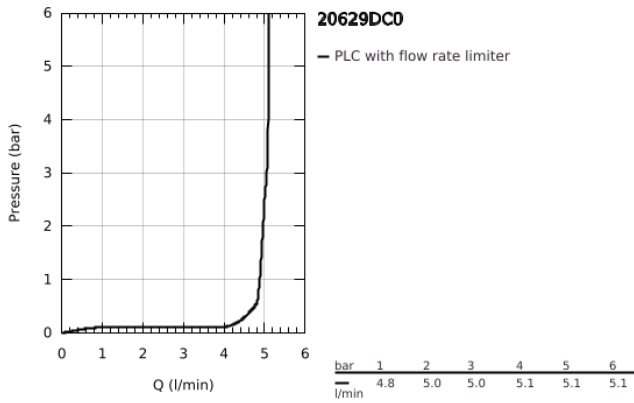

20 629 DC0 **ALLURE BRILLIANT THREE-HOLE BASIN MIXER 1/2"**  
**L-SIZE**

**TOOTE KIRJELDUS**

- Värvus: supersteel
- wall mounted
- without concealed body
- for use with rough-in set 29 025 002
- valves hot/cold with ceramic headparts 1/2" - 90°
- GROHE LongLife finish
- GROHE EcoJoy - less water, perfect flow
- maximum flow rate (at 3 bar): 5 l/min
- spout with integrated mousseur
- centre distance 200 mm
- projection 210 mm

20 629 DC0 **ALLURE BRILLIANT THREE-HOLE BASIN MIXER 1/2"**  
**L-SIZE**

**VARUOSAD**, oktoober 2021 – nüüd

- 1: Handle pair (Tellimuse number 48326DC0)
- 2: Extension for spindle (Tellimuse number 45988000)
- 3: Race (Tellimuse number 46794DC0)