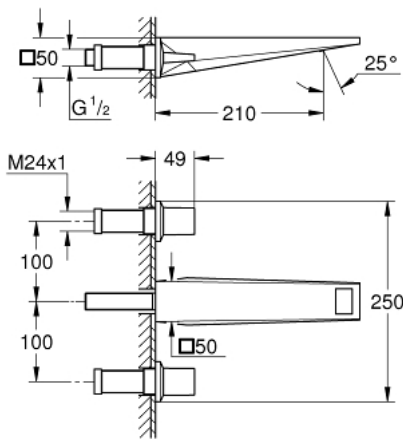

20 629 AL0 **ALLURE BRILLIANT THREE-HOLE BASIN MIXER 1/2"**  
**L-SIZE**

**TOOTE KIRJELDUS**

- Värvus: brushed hard graphite
- wall mounted
- without concealed body
- for use with rough-in set 29 025 002
- valves hot/cold with ceramic headparts 1/2" - 90°
- GROHE LongLife finish
- GROHE EcoJoy - less water, perfect flow
- maximum flow rate (at 3 bar): 5 l/min
- spout with integrated mousseur
- centre distance 200 mm
- projection 210 mm

20 629 AL0 **ALLURE BRILLIANT THREE-HOLE BASIN MIXER 1/2"**  
**L-SIZE**

**VARUOSAD**, oktoober 2021 – nüüd

- 1: Handle pair (Tellimuse number 48326AL0)
- 2: Extension for spindle (Tellimuse number 45988000)
- 3: Race (Tellimuse number 46794AL0)