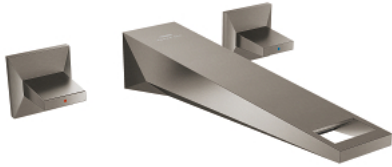

20 629 AL0 **ALLURE BRILLIANT THREE-HOLE BASIN MIXER 1/2"**  
**L-SIZE**

**TOOTE KIRJELDUS**

- Värvus: brushed hard graphite
- wall mounted
- without concealed body
- for use with rough-in set 29 025 002
- valves hot/cold with ceramic headparts 1/2" - 90°
- GROHE LongLife finish
- GROHE EcoJoy - less water, perfect flow
- maximum flow rate (at 3 bar): 5 l/min
- spout with integrated mousseur
- centre distance 200 mm
- projection 210 mm

20 629 AL0 **ALLURE BRILLIANT THREE-HOLE BASIN MIXER 1/2"**  
**L-SIZE**

**VARUOSAD**, oktoober 2021 – nüüd

- 1: Handle pair (Tellimuse number 48326AL0)
- 2: Extension for spindle (Tellimuse number 45988000)
- 3: Race (Tellimuse number 46794AL0)