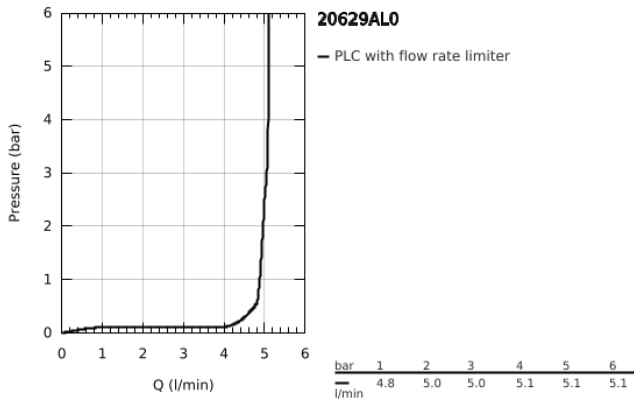

20 629 AL0 **ALLURE BRILLIANT THREE-HOLE BASIN MIXER 1/2"**  
**L-SIZE**

**TOOTE KIRJELDUS**

- Värvus: brushed hard graphite
- wall mounted
- without concealed body
- for use with rough-in set 29 025 002
- valves hot/cold with ceramic headparts 1/2" - 90°
- GROHE LongLife finish
- GROHE EcoJoy - less water, perfect flow
- maximum flow rate (at 3 bar): 5 l/min
- spout with integrated mousseur
- centre distance 200 mm
- projection 210 mm

20 629 AL0 **ALLURE BRILLIANT THREE-HOLE BASIN MIXER 1/2"**  
**L-SIZE**

**VARUOSAD**, oktoober 2021 – nüüd

- 1: Handle pair (Tellimuse number 48326AL0)
- 2: Extension for spindle (Tellimuse number 45988000)
- 3: Race (Tellimuse number 46794AL0)