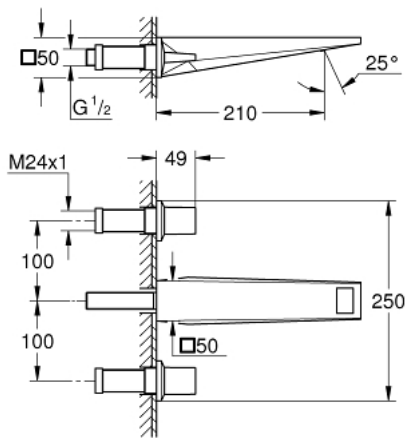

20 629 000 **ALLURE BRILLIANT THREE-HOLE BASIN MIXER 1/2"**
L-SIZE

TOOTE KIRJELDUS

- Värvus: chrome
- wall mounted
- without concealed body
- for use with rough-in set 29 025 002
- valves hot/cold with ceramic headparts 1/2" - 90°
- GROHE LongLife finish
- GROHE EcoJoy - less water, perfect flow
- maximum flow rate (at 3 bar): 5 l/min
- spout with integrated mousseur
- centre distance 200 mm
- projection 210 mm

20 629 000 **ALLURE BRILLIANT THREE-HOLE BASIN MIXER 1/2"**
L-SIZE

VARUOSAD, oktoober 2021 – nüüd

1: Handle pair (Tellimuse number 48326000)

2: Extension for spindle (Tellimuse number 45988000)

3: Race (Tellimuse number 46794000)