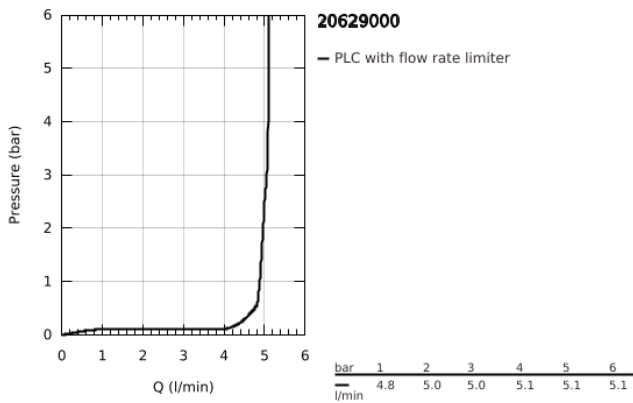

20 629 000 **ALLURE BRILLIANT THREE-HOLE BASIN MIXER 1/2"**
L-SIZE

TOOTE KIRJELDUS

- Värvus: chrome
- wall mounted
- without concealed body
- for use with rough-in set 29 025 002
- valves hot/cold with ceramic headparts 1/2" - 90°
- GROHE LongLife finish
- GROHE EcoJoy - less water, perfect flow
- maximum flow rate (at 3 bar): 5 l/min
- spout with integrated mousseur
- centre distance 200 mm
- projection 210 mm

20 629 000 **ALLURE BRILLIANT THREE-HOLE BASIN MIXER 1/2"**
L-SIZE

VARUOSAD, oktoober 2021 – nüüd

1: Handle pair (Tellimuse number 48326000)

2: Extension for spindle (Tellimuse number 45988000)

3: Race (Tellimuse number 46794000)