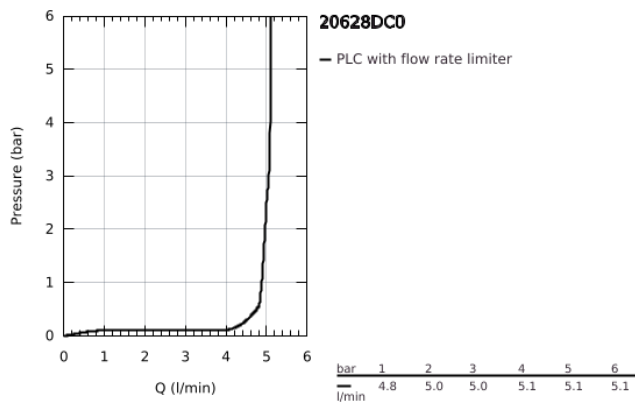

20 628 DC0 ALLURE BRILLIANT THREE-HOLE BASIN MIXER 1/2" M-SIZE

TOOTE KIRJELDUS

- Värvus: supersteel
- wall mounted
- without concealed body
- for use with rough-in set 29 025 002
- valves hot/cold with ceramic headparts 1/2" - 90°
- GROHE LongLife finish
- GROHE EcoJoy - less water, perfect flow
- maximum flow rate (at 3 bar): 5 l/min
- spout with integrated mousseur
- centre distance 200 mm
- projection 161 mm

20 628 DC0 **ALLURE BRILLIANT THREE-HOLE BASIN MIXER 1/2"**
M-SIZE

VARUOSAD, oktoober 2021 – nüüd

- 1: Handle pair (Tellimuse number 48326DC0)
- 2: Extension for spindle (Tellimuse number 45988000)
- 3: Race (Tellimuse number 46794DC0)