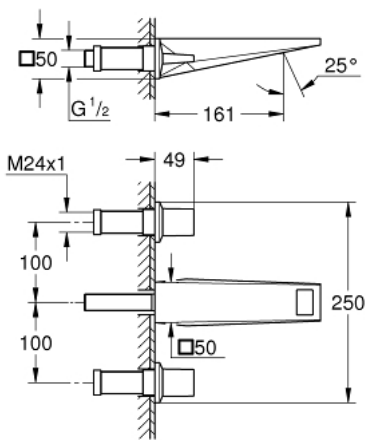

20 628 DC0 ALLURE BRILLIANT THREE-HOLE BASIN MIXER 1/2" M-SIZE

TOOTE KIRJELDUS

- Värvus: supersteel
- wall mounted
- without concealed body
- for use with rough-in set 29 025 002
- valves hot/cold with ceramic headparts 1/2" - 90°
- GROHE LongLife finish
- GROHE EcoJoy - less water, perfect flow
- maximum flow rate (at 3 bar): 5 l/min
- spout with integrated mousseur
- centre distance 200 mm
- projection 161 mm

20 628 DC0 **ALLURE BRILLIANT THREE-HOLE BASIN MIXER 1/2"**
M-SIZE

VARUOSAD, oktoober 2021 – nüüd

- 1: Handle pair (Tellimuse number 48326DC0)
- 2: Extension for spindle (Tellimuse number 45988000)
- 3: Race (Tellimuse number 46794DC0)