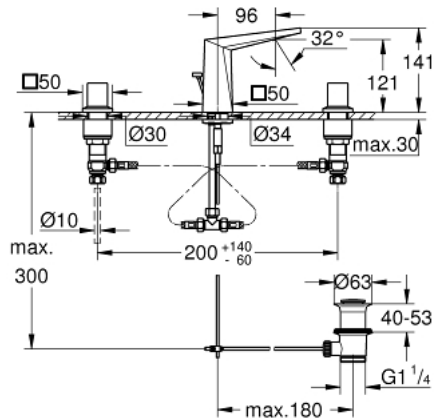

## 20 626 AL0 ALLURE BRILLIANT THREE-HOLE BASIN MIXER 1/2" M-SIZE

### TOOTE KIRJELDUS

- Värvus: brushed hard graphite
- ceramic headparts 1/2", 90°
- GROHE LongLife finish
- GROHE EcoJoy - less water, perfect flow
- maximum flow rate (at 3 bar): 5 l/min
- low spout with integrated mousseur
- pop-up waste set 1 1/4"
- pressure-proof, flexible connection hoses between spout and side valves

### VARUOSAD, oktoober 2021 – nüüd

- 1: Handle pair (Tellimuse number 48320AL0)
- 2: Ceramic headpart, 1/2" (Tellimuse number 45882000)
- 2.1: O-ring Ø 18.2 x Ø 1.7 (Tellimuse number 0392400M)
- 3: Ceramic headpart, 1/2" (Tellimuse number 45883000)
- 3.1: O-ring Ø 18.2 x Ø 1.7 (Tellimuse number 0392400M)
- 4: Pop-up rod (Tellimuse number 46787AL0)
- 5: Race (Tellimuse number 46794AL0)
- 6: Flow limiter (Tellimuse number 48160000)
- 7: Shank mounting kit (Tellimuse number 46671000)
- 8: Compression union 3/8" (Tellimuse number 12914000)
- 8.1: Seal (Tellimuse number 45279000)
- 9: Waste set 1 1/4" (Tellimuse number 28910AL0)
- 9.1: Plug (Tellimuse number 07182AL0)
- 9.2: Eccentric rod (Tellimuse number 07052000)
- 10: Coupling nut 1/2" (Tellimuse number 1290100M)
- 10.1: Fibre seal Ø 18,5 x Ø 12 x 2 (Tellimuse number 0138900M)
- 11: Flexible connection hose (Tellimuse number 45704000)
- 12: Mounting wrench (Tellimuse number 19017000)\*
- 13: Eccentric rod (Tellimuse number 07341000)\*
- 14: Coupling nut 1/2" x 14.5 mm (Tellimuse number 1290200M)\*