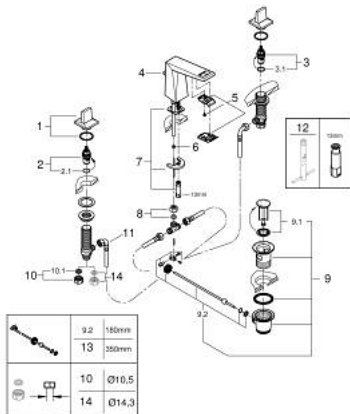

## 20 626 AL0 ALLURE BRILLIANT THREE-HOLE BASIN MIXER 1/2" M-SIZE

### TOOTE KIRJELDUS

- Värvus: brushed hard graphite
- ceramic headparts 1/2", 90°
- GROHE LongLife finish
- GROHE EcoJoy - less water, perfect flow
- maximum flow rate (at 3 bar): 5 l/min
- low spout with integrated mousseur
- pop-up waste set 1 1/4"
- pressure-proof, flexible connection hoses between spout and side valves

### VARUOSAD, oktoober 2021 – nüüd

- 1: Handle pair (Tellimuse number 48320AL0)
- 2: Ceramic headpart, 1/2" (Tellimuse number 45882000)
- 2.1: O-ring Ø 18.2 x Ø 1.7 (Tellimuse number 0392400M)
- 3: Ceramic headpart, 1/2" (Tellimuse number 45883000)
- 3.1: O-ring Ø 18.2 x Ø 1.7 (Tellimuse number 0392400M)
- 4: Pop-up rod (Tellimuse number 46787AL0)
- 5: Race (Tellimuse number 46794AL0)
- 6: Flow limiter (Tellimuse number 48160000)
- 7: Shank mounting kit (Tellimuse number 46671000)
- 8: Compression union 3/8" (Tellimuse number 12914000)
- 8.1: Seal (Tellimuse number 45279000)
- 9: Waste set 1 1/4" (Tellimuse number 28910AL0)
- 9.1: Plug (Tellimuse number 07182AL0)
- 9.2: Eccentric rod (Tellimuse number 07052000)
- 10: Coupling nut 1/2" (Tellimuse number 1290100M)
- 10.1: Fibre seal Ø 18,5 x Ø 12 x 2 (Tellimuse number 0138900M)
- 11: Flexible connection hose (Tellimuse number 45704000)
- 12: Mounting wrench (Tellimuse number 19017000)\*
- 13: Eccentric rod (Tellimuse number 07341000)\*
- 14: Coupling nut 1/2" x 14.5 mm (Tellimuse number 1290200M)\*