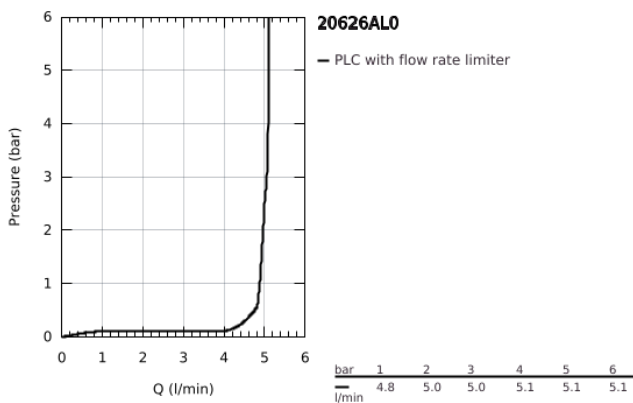

## 20 626 AL0 ALLURE BRILLIANT THREE-HOLE BASIN MIXER 1/2" M-SIZE

### TOOTE KIRJELDUS

- Värvus: brushed hard graphite
- ceramic headparts 1/2", 90°
- GROHE LongLife finish
- GROHE EcoJoy - less water, perfect flow
- maximum flow rate (at 3 bar): 5 l/min
- low spout with integrated mousseur
- pop-up waste set 1 1/4"
- pressure-proof, flexible connection hoses between spout and side valves

### VARUOSAD, oktoober 2021 – nüüd

- 1: Handle pair (Tellimuse number 48320AL0)
- 2: Ceramic headpart, 1/2" (Tellimuse number 45882000)
- 2.1: O-ring Ø 18.2 x Ø 1.7 (Tellimuse number 0392400M)
- 3: Ceramic headpart, 1/2" (Tellimuse number 45883000)
- 3.1: O-ring Ø 18.2 x Ø 1.7 (Tellimuse number 0392400M)
- 4: Pop-up rod (Tellimuse number 46787AL0)
- 5: Race (Tellimuse number 46794AL0)
- 6: Flow limiter (Tellimuse number 48160000)
- 7: Shank mounting kit (Tellimuse number 46671000)
- 8: Compression union 3/8" (Tellimuse number 12914000)
- 8.1: Seal (Tellimuse number 45279000)
- 9: Waste set 1 1/4" (Tellimuse number 28910AL0)
- 9.1: Plug (Tellimuse number 07182AL0)
- 9.2: Eccentric rod (Tellimuse number 07052000)
- 10: Coupling nut 1/2" (Tellimuse number 1290100M)
- 10.1: Fibre seal Ø 18,5 x Ø 12 x 2 (Tellimuse number 0138900M)
- 11: Flexible connection hose (Tellimuse number 45704000)
- 12: Mounting wrench (Tellimuse number 19017000)\*
- 13: Eccentric rod (Tellimuse number 07341000)\*
- 14: Coupling nut 1/2" x 14.5 mm (Tellimuse number 1290200M)\*