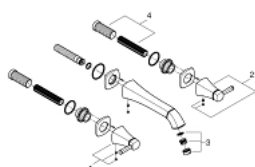

20 623 IG0 **GRANDERA THREE-HOLE BASIN MIXER 1/2"**
L-SIZE

TOOTE KIRJELDUS

- Värvus: chrome/gold
- wall mounted
- without concealed body
- for use with rough-in set 29 025 002
- valves hot/cold with ceramic headparts 1/2" - 90°
- GROHE LongLife finish
- GROHE EcoJoy - less water, perfect flow
- maximum flow rate (at 3 bar): 5 l/min
- GROHE AquaGuide adjustable mousseur
- projection 234 mm

20 623 IG0 **GRANDERA THREE-HOLE BASIN MIXER 1/2"**
L-SIZE

VARUOSAD, oktoober 2021 – nüüd

- 1: Handle pair (Tellimuse number 48325IG0)
- 2: Flow straightener (Tellimuse number 46837G00)
- 3: Extension for spindle (Tellimuse number 45988000)