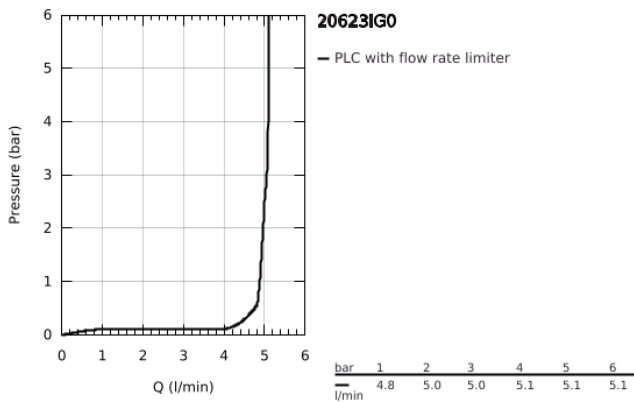

20 623 IG0 **GRANDERA THREE-HOLE BASIN MIXER 1/2"**
L-SIZE

TOOTE KIRJELDUS

- Värvus: chrome/gold
- wall mounted
- without concealed body
- for use with rough-in set 29 025 002
- valves hot/cold with ceramic headparts 1/2" - 90°
- GROHE LongLife finish
- GROHE EcoJoy - less water, perfect flow
- maximum flow rate (at 3 bar): 5 l/min
- GROHE AquaGuide adjustable mousseur
- projection 234 mm

20 623 IG0 **GRANDERA THREE-HOLE BASIN MIXER 1/2"**
L-SIZE

VARUOSAD, oktoober 2021 – nüüd

- 1: Handle pair (Tellimuse number 48325IG0)
- 2: Flow straightener (Tellimuse number 46837G00)
- 3: Extension for spindle (Tellimuse number 45988000)