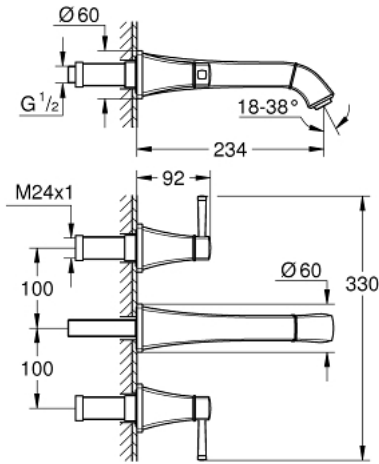

20 623 IG0 **GRANDERA THREE-HOLE BASIN MIXER 1/2"**
L-SIZE

TOOTE KIRJELDUS

- Värvus: chrome/gold
- wall mounted
- without concealed body
- for use with rough-in set 29 025 002
- valves hot/cold with ceramic headparts 1/2" - 90°
- GROHE LongLife finish
- GROHE EcoJoy - less water, perfect flow
- maximum flow rate (at 3 bar): 5 l/min
- GROHE AquaGuide adjustable mousseur
- projection 234 mm

20 623 IG0 **GRANDERA THREE-HOLE BASIN MIXER 1/2"**
L-SIZE

VARUOSAD, oktoober 2021 – nüüd

- 1: Handle pair (Tellimuse number 48325IG0)
- 2: Flow straightener (Tellimuse number 46837G00)
- 3: Extension for spindle (Tellimuse number 45988000)