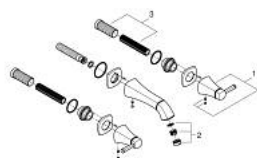

20 622 000 **GRANDERA THREE-HOLE BASIN MIXER 1/2"**
M-SIZE

TOOTE KIRJELDUS

- Värvus: chrome
- wall mounted
- for use with rough-in set 29 025 002
- without concealed body
- valves hot/cold with ceramic headparts 1/2" - 90°
- GROHE LongLife finish
- GROHE EcoJoy - less water, perfect flow
- maximum flow rate (at 3 bar): 5 l/min
- GROHE AquaGuide adjustable mousseur
- centre distance 200 mm
- projection 177 mm

20 622 000 **GRANDERA THREE-HOLE BASIN MIXER 1/2"**
M-SIZE

VARUOSAD, oktoober 2021 – nüüd

- 1: Handle pair (Tellimuse number 48325000)
- 2: Flow straightener (Tellimuse number 46837000)
- 3: Extension for spindle (Tellimuse number 45988000)