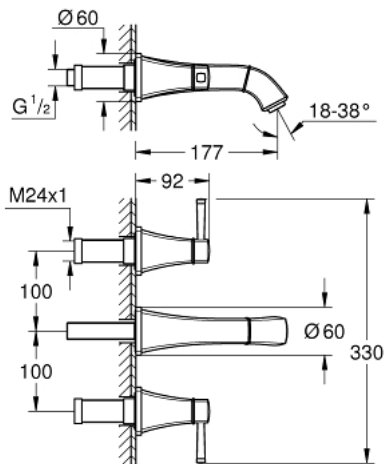

20 622 000 **GRANDERA THREE-HOLE BASIN MIXER 1/2"**
M-SIZE

TOOTE KIRJELDUS

- Värvus: chrome
- wall mounted
- for use with rough-in set 29 025 002
- without concealed body
- valves hot/cold with ceramic headparts 1/2" - 90°
- GROHE LongLife finish
- GROHE EcoJoy - less water, perfect flow
- maximum flow rate (at 3 bar): 5 l/min
- GROHE AquaGuide adjustable mousseur
- centre distance 200 mm
- projection 177 mm

20 622 000 **GRANDERA THREE-HOLE BASIN MIXER 1/2"**
M-SIZE

VARUOSAD, oktoober 2021 – nüüd

- 1: Handle pair (Tellimuse number 48325000)
- 2: Flow straightener (Tellimuse number 46837000)
- 3: Extension for spindle (Tellimuse number 45988000)