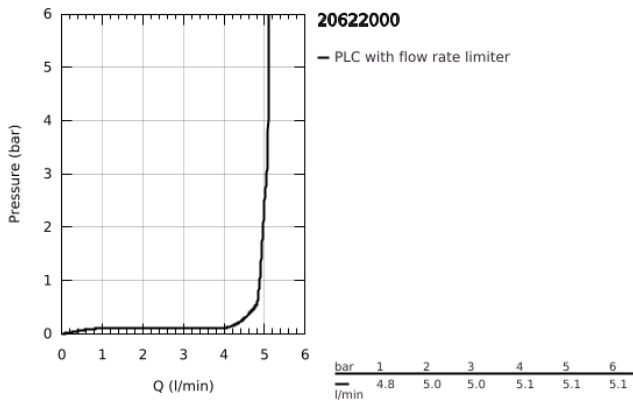

20 622 000 **GRANDERA THREE-HOLE BASIN MIXER 1/2"**
M-SIZE

TOOTE KIRJELDUS

- Värvus: chrome
- wall mounted
- for use with rough-in set 29 025 002
- without concealed body
- valves hot/cold with ceramic headparts 1/2" - 90°
- GROHE LongLife finish
- GROHE EcoJoy - less water, perfect flow
- maximum flow rate (at 3 bar): 5 l/min
- GROHE AquaGuide adjustable mousseur
- centre distance 200 mm
- projection 177 mm

20 622 000 **GRANDERA THREE-HOLE BASIN MIXER 1/2"**
M-SIZE

VARUOSAD, oktoober 2021 – nüüd

- 1: Handle pair (Tellimuse number 48325000)
- 2: Flow straightener (Tellimuse number 46837000)
- 3: Extension for spindle (Tellimuse number 45988000)