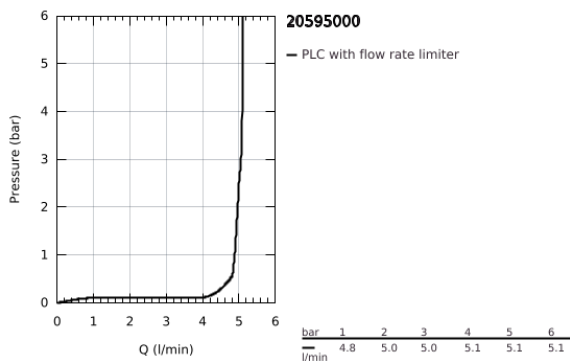

20 595 000 **ATRIO PRIVATE COLLECTION THREE-HOLE BASIN MIXER 1/2"**
L-SIZE

TOOTE KIRJELDUS

- Värvus: chrome
- ceramic headparts 1/2", 90°
- GROHE LongLife finish
- GROHE EcoJoy - less water, perfect flow
- maximum flow rate (at 3 bar): 5 l/min
- swivel tubular spout with mousseur and stop limiter
- adjustable swivel area 0° / 150° / 360°
- pop-up waste set 1 1/4"
- pressure-proof, flexible connection hoses between spout and side valves
- knobs with metal inlay
- can be combined with 48 460 000 or 48 461 000

20 595 000 ATRIO PRIVATE COLLECTION THREE-HOLE BASIN MIXER 1/2" L-SIZE

VARUOSAD, mai 2018 – nüüd

- 1: Cap (Tellimuse number 1013000000)
- 2: Handle (Tellimuse number 1012990000)
- 3: Ceramic headpart, 1/2" (Tellimuse number 45882000)
- 3.1: O-ring Ø 18.2 x Ø 1.7 (Tellimuse number 0392400M)
- 4: Coupling nut 1/2" (Tellimuse number 1290100M)
- 4.1: Fibre seal Ø 18,5 x Ø 12 x 2 (Tellimuse number 0138900M)
- 5: Flexible connection hose (Tellimuse number 45704000)
- 6: Fixing clamp (Tellimuse number 6554100M)
- 7: Waste set 1 1/4" (Tellimuse number 28910000)
- 7.1: Plug (Tellimuse number 07182000)
- 7.2: Eccentric rod (Tellimuse number 07052000)
- 8: Pop-up rod (Tellimuse number 65196000)
- 9: Spout (Tellimuse number 1012980000)
- 9.1: Laminar flow straightener (Tellimuse number 48408000)
- 9.2: Safety ring (Tellimuse number 4826600M)
- 9.3: Sealing washer (Tellimuse number 0128500M)
- 10: Ceramic headpart, 1/2" (Tellimuse number 45883000)
- 10.1: O-ring Ø 18.2 x Ø 1.7 (Tellimuse number 0392400M)
- 11: Inlays made from White Attica Caesarstone material (Tellimuse number 48460000)*
- 12: Inlays made from Vanilla Noir Caesarstone material (Tellimuse number 48461000)*
- 13: Eccentric rod (Tellimuse number 07341000)*
- 14: Coupling nut 1/2" x 14.5 mm (Tellimuse number 1290200M)*