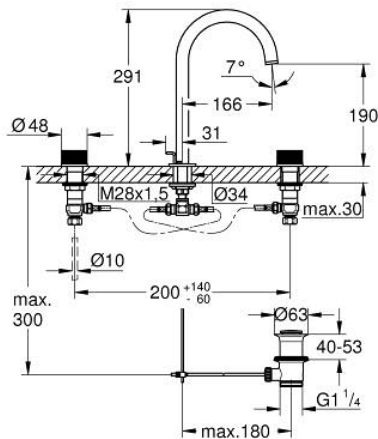

20 595 000 **ATRIO PRIVATE COLLECTION THREE-HOLE BASIN MIXER 1/2"**
L-SIZE

TOOTE KIRJELDUS

- Värvus: chrome
- ceramic headparts 1/2", 90°
- GROHE LongLife finish
- GROHE EcoJoy - less water, perfect flow
- maximum flow rate (at 3 bar): 5 l/min
- swivel tubular spout with mousseur and stop limiter
- adjustable swivel area 0° / 150° / 360°
- pop-up waste set 1 1/4"
- pressure-proof, flexible connection hoses between spout and side valves
- knobs with metal inlay
- can be combined with 48 460 000 or 48 461 000

20 595 000 ATRIO PRIVATE COLLECTION THREE-HOLE BASIN MIXER 1/2" L-SIZE

VARUOSAD, mai 2018 – nüüd

- 1: Cap (Tellimuse number 1013000000)
- 2: Handle (Tellimuse number 1012990000)
- 3: Ceramic headpart, 1/2" (Tellimuse number 45882000)
- 3.1: O-ring Ø 18.2 x Ø 1.7 (Tellimuse number 0392400M)
- 4: Coupling nut 1/2" (Tellimuse number 1290100M)
- 4.1: Fibre seal Ø 18,5 x Ø 12 x 2 (Tellimuse number 0138900M)
- 5: Flexible connection hose (Tellimuse number 45704000)
- 6: Fixing clamp (Tellimuse number 6554100M)
- 7: Waste set 1 1/4" (Tellimuse number 28910000)
- 7.1: Plug (Tellimuse number 07182000)
- 7.2: Eccentric rod (Tellimuse number 07052000)
- 8: Pop-up rod (Tellimuse number 65196000)
- 9: Spout (Tellimuse number 1012980000)
- 9.1: Laminar flow straightener (Tellimuse number 48408000)
- 9.2: Safety ring (Tellimuse number 4826600M)
- 9.3: Sealing washer (Tellimuse number 0128500M)
- 10: Ceramic headpart, 1/2" (Tellimuse number 45883000)
- 10.1: O-ring Ø 18.2 x Ø 1.7 (Tellimuse number 0392400M)
- 11: Inlays made from White Attica Caesarstone material (Tellimuse number 48460000)*
- 12: Inlays made from Vanilla Noir Caesarstone material (Tellimuse number 48461000)*
- 13: Eccentric rod (Tellimuse number 07341000)*
- 14: Coupling nut 1/2" x 14.5 mm (Tellimuse number 1290200M)*