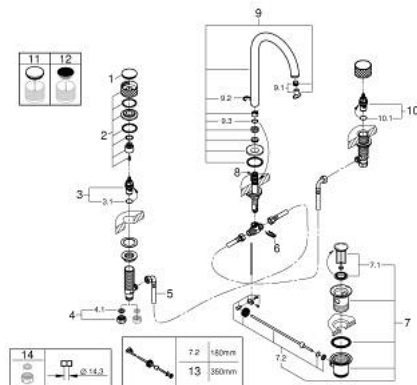

20 595 000 **ATRIO PRIVATE COLLECTION THREE-HOLE BASIN MIXER 1/2"**
L-SIZE

TOOTE KIRJELDUS

- Värvus: chrome
- ceramic headparts 1/2", 90°
- GROHE LongLife finish
- GROHE EcoJoy - less water, perfect flow
- maximum flow rate (at 3 bar): 5 l/min
- swivel tubular spout with mousseur and stop limiter
- adjustable swivel area 0° / 150° / 360°
- pop-up waste set 1 1/4"
- pressure-proof, flexible connection hoses between spout and side valves
- knobs with metal inlay
- can be combined with 48 460 000 or 48 461 000

20 595 000 ATRIO PRIVATE COLLECTION THREE-HOLE BASIN MIXER 1/2" L-SIZE

VARUOSAD, mai 2018 – nüüd

- 1: Cap (Tellimuse number 1013000000)
- 2: Handle (Tellimuse number 1012990000)
- 3: Ceramic headpart, 1/2" (Tellimuse number 45882000)
- 3.1: O-ring Ø 18.2 x Ø 1.7 (Tellimuse number 0392400M)
- 4: Coupling nut 1/2" (Tellimuse number 1290100M)
- 4.1: Fibre seal Ø 18,5 x Ø 12 x 2 (Tellimuse number 0138900M)
- 5: Flexible connection hose (Tellimuse number 45704000)
- 6: Fixing clamp (Tellimuse number 6554100M)
- 7: Waste set 1 1/4" (Tellimuse number 28910000)
- 7.1: Plug (Tellimuse number 07182000)
- 7.2: Eccentric rod (Tellimuse number 07052000)
- 8: Pop-up rod (Tellimuse number 65196000)
- 9: Spout (Tellimuse number 1012980000)
- 9.1: Laminar flow straightener (Tellimuse number 48408000)
- 9.2: Safety ring (Tellimuse number 4826600M)
- 9.3: Sealing washer (Tellimuse number 0128500M)
- 10: Ceramic headpart, 1/2" (Tellimuse number 45883000)
- 10.1: O-ring Ø 18.2 x Ø 1.7 (Tellimuse number 0392400M)
- 11: Inlays made from White Attica Caesarstone material (Tellimuse number 48460000)*
- 12: Inlays made from Vanilla Noir Caesarstone material (Tellimuse number 48461000)*
- 13: Eccentric rod (Tellimuse number 07341000)*
- 14: Coupling nut 1/2" x 14.5 mm (Tellimuse number 1290200M)*