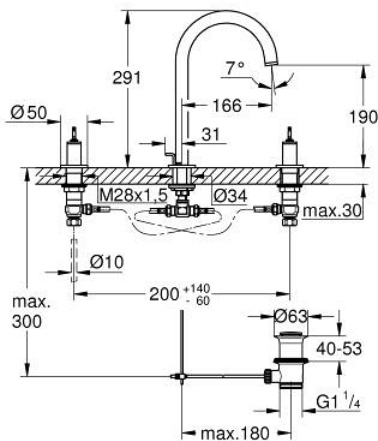

20 593 000 **ATRIO PRIVATE COLLECTION THREE-HOLE BASIN MIXER 1/2"**
L-SIZE

TOOTE KIRJELDUS

- Värvus: chrome
- ceramic headparts 1/2", 90°
- GROHE LongLife finish
- GROHE EcoJoy - less water, perfect flow
- maximum flow rate (at 3 bar): 5 l/min
- swivel tubular spout with mousseur and stop limiter
- adjustable swivel area 0° / 150° / 360°
- pop-up waste set 1 1/4"
- pressure-proof, flexible connection hoses between spout and side valves
- for stick handles
- to be combined with stick sets 48 458, 48 459 or 48 646, please order separately

20 593 000 ATRIO PRIVATE COLLECTION THREE-HOLE BASIN MIXER 1/2" L-SIZE

VARUOSAD, mai 2018 – nüüd

- 1: Decorative ring (Tellimuse number 1012960000)
- 2: Escutcheon (Tellimuse number 1012970000)
- 3: Cap (Tellimuse number 1013000000)
- 4: Ceramic headpart, 1/2" (Tellimuse number 45882000)
- 4.1: O-ring Ø 18.2 x Ø 1.7 (Tellimuse number 0392400M)
- 5: Coupling nut 1/2" (Tellimuse number 1290100M)
- 5.1: Fibre seal Ø 18,5 x Ø 12 x 2 (Tellimuse number 0138900M)
- 6: Flexible connection hose (Tellimuse number 45704000)
- 7: Fixing clamp (Tellimuse number 6554100M)
- 8: Waste set 1 1/4" (Tellimuse number 28910000)
- 8.1: Plug (Tellimuse number 07182000)
- 8.2: Eccentric rod (Tellimuse number 07052000)
- 9: Pop-up rod (Tellimuse number 65196000)
- 10: Spout (Tellimuse number 1012980000)
- 10.1: Laminar flow straightener (Tellimuse number 48408000)
- 10.2: Safety ring (Tellimuse number 4826600M)
- 10.3: Sealing washer (Tellimuse number 0128500M)
- 11: Ceramic headpart, 1/2" (Tellimuse number 45883000)
- 11.1: O-ring Ø 18.2 x Ø 1.7 (Tellimuse number 0392400M)
- 12: Eccentric rod (Tellimuse number 07341000)*
- 13: Coupling nut 1/2" x 14.5 mm (Tellimuse number 1290200M)*
- 14: Inlays made from White Attica Caesarstone material (Tellimuse number 48460000)*
- 15: Inlays made from Vanilla Noir Caesarstone material (Tellimuse number 48461000)*
- 16: Knurled sticks (Tellimuse number 48646000)*
- 17: Handle (Tellimuse number 1012990000)*