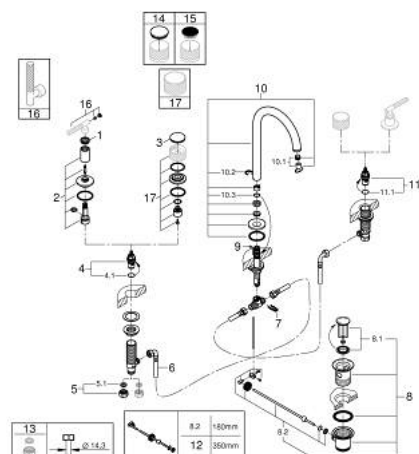

20 593 000 **ATRIO PRIVATE COLLECTION THREE-HOLE BASIN MIXER 1/2"**
L-SIZE

TOOTE KIRJELDUS

- Värvus: chrome
- ceramic headparts 1/2", 90°
- GROHE LongLife finish
- GROHE EcoJoy - less water, perfect flow
- maximum flow rate (at 3 bar): 5 l/min
- swivel tubular spout with mousseur and stop limiter
- adjustable swivel area 0° / 150° / 360°
- pop-up waste set 1 1/4"
- pressure-proof, flexible connection hoses between spout and side valves
- for stick handles
- to be combined with stick sets 48 458, 48 459 or 48 646, please order separately

20 593 000 ATRIO PRIVATE COLLECTION THREE-HOLE BASIN MIXER 1/2" L-SIZE

VARUOSAD, mai 2018 – nüüd

- 1: Decorative ring (Tellimuse number 1012960000)
- 2: Escutcheon (Tellimuse number 1012970000)
- 3: Cap (Tellimuse number 1013000000)
- 4: Ceramic headpart, 1/2" (Tellimuse number 45882000)
- 4.1: O-ring Ø 18.2 x Ø 1.7 (Tellimuse number 0392400M)
- 5: Coupling nut 1/2" (Tellimuse number 1290100M)
- 5.1: Fibre seal Ø 18,5 x Ø 12 x 2 (Tellimuse number 0138900M)
- 6: Flexible connection hose (Tellimuse number 45704000)
- 7: Fixing clamp (Tellimuse number 6554100M)
- 8: Waste set 1 1/4" (Tellimuse number 28910000)
- 8.1: Plug (Tellimuse number 07182000)
- 8.2: Eccentric rod (Tellimuse number 07052000)
- 9: Pop-up rod (Tellimuse number 65196000)
- 10: Spout (Tellimuse number 1012980000)
- 10.1: Laminar flow straightener (Tellimuse number 48408000)
- 10.2: Safety ring (Tellimuse number 4826600M)
- 10.3: Sealing washer (Tellimuse number 0128500M)
- 11: Ceramic headpart, 1/2" (Tellimuse number 45883000)
- 11.1: O-ring Ø 18.2 x Ø 1.7 (Tellimuse number 0392400M)
- 12: Eccentric rod (Tellimuse number 07341000)*
- 13: Coupling nut 1/2" x 14.5 mm (Tellimuse number 1290200M)*
- 14: Inlays made from White Attica Caesarstone material (Tellimuse number 48460000)*
- 15: Inlays made from Vanilla Noir Caesarstone material (Tellimuse number 48461000)*
- 16: Knurled sticks (Tellimuse number 48646000)*
- 17: Handle (Tellimuse number 1012990000)*