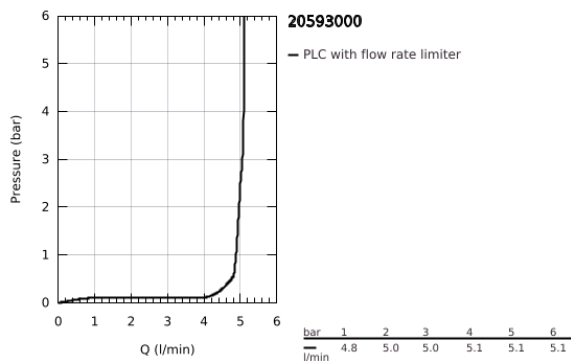

20 593 000 **ATRIO PRIVATE COLLECTION THREE-HOLE BASIN MIXER 1/2"**
L-SIZE

TOOTE KIRJELDUS

- Värvus: chrome
- ceramic headparts 1/2", 90°
- GROHE LongLife finish
- GROHE EcoJoy - less water, perfect flow
- maximum flow rate (at 3 bar): 5 l/min
- swivel tubular spout with mousseur and stop limiter
- adjustable swivel area 0° / 150° / 360°
- pop-up waste set 1 1/4"
- pressure-proof, flexible connection hoses between spout and side valves
- for stick handles
- to be combined with stick sets 48 458, 48 459 or 48 646, please order separately

20 593 000 ATRIO PRIVATE COLLECTION THREE-HOLE BASIN MIXER 1/2" L-SIZE

VARUOSAD, mai 2018 – nüüd

- 1: Decorative ring (Tellimuse number 1012960000)
- 2: Escutcheon (Tellimuse number 1012970000)
- 3: Cap (Tellimuse number 1013000000)
- 4: Ceramic headpart, 1/2" (Tellimuse number 45882000)
- 4.1: O-ring Ø 18.2 x Ø 1.7 (Tellimuse number 0392400M)
- 5: Coupling nut 1/2" (Tellimuse number 1290100M)
- 5.1: Fibre seal Ø 18,5 x Ø 12 x 2 (Tellimuse number 0138900M)
- 6: Flexible connection hose (Tellimuse number 45704000)
- 7: Fixing clamp (Tellimuse number 6554100M)
- 8: Waste set 1 1/4" (Tellimuse number 28910000)
- 8.1: Plug (Tellimuse number 07182000)
- 8.2: Eccentric rod (Tellimuse number 07052000)
- 9: Pop-up rod (Tellimuse number 65196000)
- 10: Spout (Tellimuse number 1012980000)
- 10.1: Laminar flow straightener (Tellimuse number 48408000)
- 10.2: Safety ring (Tellimuse number 4826600M)
- 10.3: Sealing washer (Tellimuse number 0128500M)
- 11: Ceramic headpart, 1/2" (Tellimuse number 45883000)
- 11.1: O-ring Ø 18.2 x Ø 1.7 (Tellimuse number 0392400M)
- 12: Eccentric rod (Tellimuse number 07341000)*
- 13: Coupling nut 1/2" x 14.5 mm (Tellimuse number 1290200M)*
- 14: Inlays made from White Attica Caesarstone material (Tellimuse number 48460000)*
- 15: Inlays made from Vanilla Noir Caesarstone material (Tellimuse number 48461000)*
- 16: Knurled sticks (Tellimuse number 48646000)*
- 17: Handle (Tellimuse number 1012990000)*