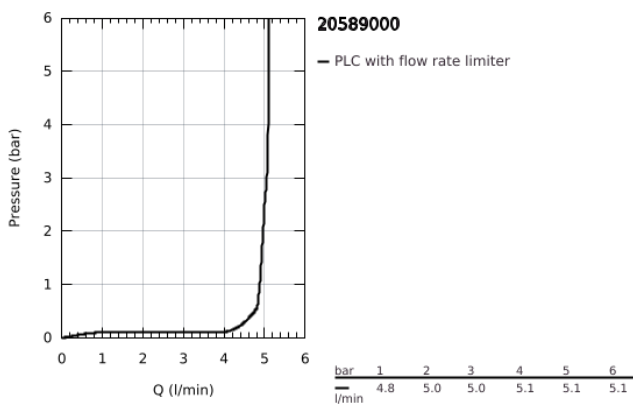

20 589 000 **ATRIO PRIVATE COLLECTION THREE-HOLE BASIN MIXER**
M-SIZE

TOOTE KIRJELDUS

- Värvus: chrome
- wall mounted
- for use with rough-in set 29 025 002
- valves hot/cold with ceramic headparts 1/2° - 90°
- GROHE LongLife finish
- GROHE EcoJoy - less water, perfect flow
- maximum flow rate (at 3 bar): 5 l/min
- centre distance 200 mm
- projection 180 mm
- knobs with metal inlay
- can be combined with 48 460 000 or 48 461 000
- without roughing-in set 29 025 002 (please order separately)

20 589 000 ATRIO PRIVATE COLLECTION THREE-HOLE BASIN MIXER M-SIZE

VARUOSAD, mai 2018 – nüüd

- 1: Connection nipple (Tellimuse number 1013459990)
- 2: Spout (Tellimuse number 1013440000)
- 2.1: Laminar flow straightener (Tellimuse number 48408000)
- 3: Handle (Tellimuse number 1013470000)
- 4: Cap (Tellimuse number 1013000000)
- 5: Extension for spindle (Tellimuse number 1013469990)
- 6: Inlays made from White Attica Caesarstone material (Tellimuse number 48460000)*
- 7: Inlays made from Vanilla Noir Caesarstone material (Tellimuse number 48461000)*