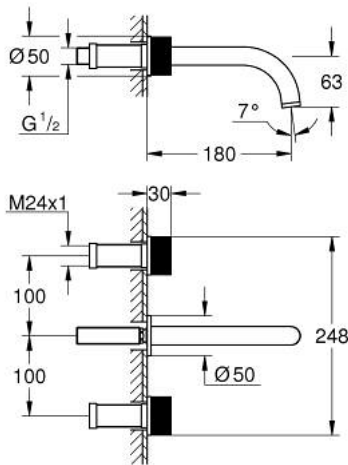

20 589 000 **ATRIO PRIVATE COLLECTION THREE-HOLE BASIN MIXER**
M-SIZE

TOOTE KIRJELDUS

- Värvus: chrome
- wall mounted
- for use with rough-in set 29 025 002
- valves hot/cold with ceramic headparts 1/2° - 90°
- GROHE LongLife finish
- GROHE EcoJoy - less water, perfect flow
- maximum flow rate (at 3 bar): 5 l/min
- centre distance 200 mm
- projection 180 mm
- knobs with metal inlay
- can be combined with 48 460 000 or 48 461 000
- without roughing-in set 29 025 002 (please order separately)

20 589 000 ATRIO PRIVATE COLLECTION THREE-HOLE BASIN MIXER M-SIZE

VARUOSAD, mai 2018 – nüüd

- 1: Connection nipple (Tellimuse number 1013459990)
- 2: Spout (Tellimuse number 1013440000)
- 2.1: Laminar flow straightener (Tellimuse number 48408000)
- 3: Handle (Tellimuse number 1013470000)
- 4: Cap (Tellimuse number 1013000000)
- 5: Extension for spindle (Tellimuse number 1013469990)
- 6: Inlays made from White Attica Caesarstone material (Tellimuse number 48460000)*
- 7: Inlays made from Vanilla Noir Caesarstone material (Tellimuse number 48461000)*