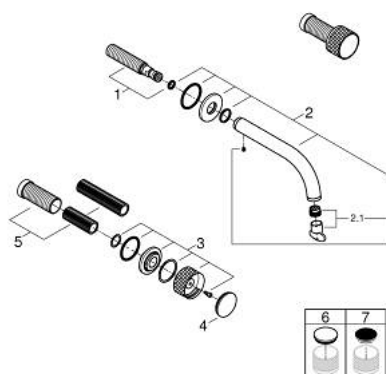

20 589 000 **ATRIO PRIVATE COLLECTION THREE-HOLE BASIN MIXER**
M-SIZE

TOOTE KIRJELDUS

- Värvus: chrome
- wall mounted
- for use with rough-in set 29 025 002
- valves hot/cold with ceramic headparts 1/2° - 90°
- GROHE LongLife finish
- GROHE EcoJoy - less water, perfect flow
- maximum flow rate (at 3 bar): 5 l/min
- centre distance 200 mm
- projection 180 mm
- knobs with metal inlay
- can be combined with 48 460 000 or 48 461 000
- without roughing-in set 29 025 002 (please order separately)

20 589 000 ATRIO PRIVATE COLLECTION THREE-HOLE BASIN MIXER M-SIZE

VARUOSAD, mai 2018 – nüüd

- 1: Connection nipple (Tellimuse number 1013459990)
- 2: Spout (Tellimuse number 1013440000)
- 2.1: Laminar flow straightener (Tellimuse number 48408000)
- 3: Handle (Tellimuse number 1013470000)
- 4: Cap (Tellimuse number 1013000000)
- 5: Extension for spindle (Tellimuse number 1013469990)
- 6: Inlays made from White Attica Caesarstone material (Tellimuse number 48460000)*
- 7: Inlays made from Vanilla Noir Caesarstone material (Tellimuse number 48461000)*