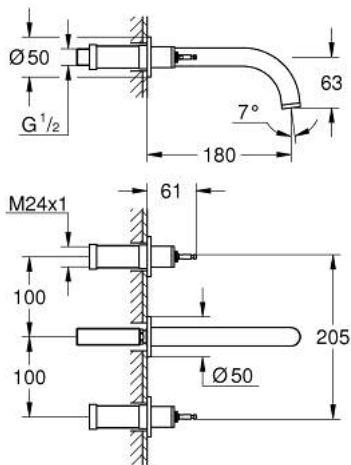

20 587 000 ATRIO PRIVATE COLLECTION THREE-HOLE BASIN MIXER M-SIZE

TOOTE KIRJELDUS

- Värvus: chrome
- wall mounted
- for use with rough-in set 29 025 002
- valves hot/cold with ceramic headparts 1/2° - 90°
- GROHE LongLife finish
- GROHE EcoJoy - less water, perfect flow
- maximum flow rate (at 3 bar): 5 l/min
- centre distance 200 mm
- projection 180 mm
- for stick handles
- to be combined with stick sets 48 458, 48 459 or 48 646, please order separately
- without roughing-in set 29 025 002 (please order separately)

20 587 000 ATRIO PRIVATE COLLECTION THREE-HOLE BASIN MIXER M-SIZE

VARUOSAD, mai 2018 – nüüd

- 1: Connection nipple (Tellimuse number 1013459990)
- 2: Spout (Tellimuse number 1013440000)
- 2.1: Laminar flow straightener (Tellimuse number 48408000)
- 3: Extension for spindle (Tellimuse number 1013469990)
- 4: Escutcheon (Tellimuse number 1013430000)
- 5: Decorative ring (Tellimuse number 1012960000)
- 6: Cap (Tellimuse number 1013000000)
- 7: Handle (Tellimuse number 1013470000)*
- 8: Knurled sticks (Tellimuse number 48646000)*
- 9: Inlays made from White Attica Caesarstone material (Tellimuse number 48460000)*
- 10: Inlays made from Vanilla Noir Caesarstone material (Tellimuse number 48461000)*