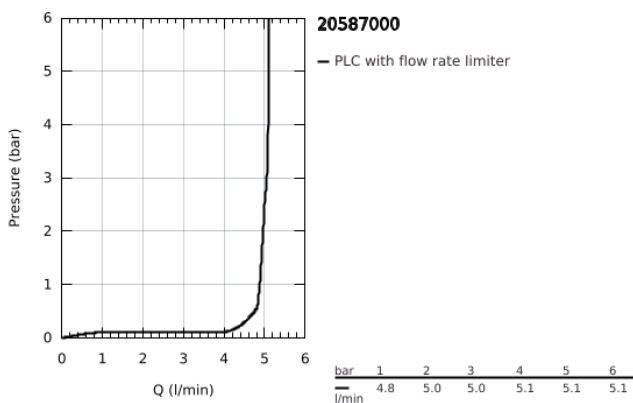

20 587 000 ATRIO PRIVATE COLLECTION THREE-HOLE BASIN MIXER M-SIZE

TOOTE KIRJELDUS

- Värvus: chrome
- wall mounted
- for use with rough-in set 29 025 002
- valves hot/cold with ceramic headparts 1/2° - 90°
- GROHE LongLife finish
- GROHE EcoJoy - less water, perfect flow
- maximum flow rate (at 3 bar): 5 l/min
- centre distance 200 mm
- projection 180 mm
- for stick handles
- to be combined with stick sets 48 458, 48 459 or 48 646, please order separately
- without roughing-in set 29 025 002 (please order separately)

20 587 000 ATRIO PRIVATE COLLECTION THREE-HOLE BASIN MIXER M-SIZE

VARUOSAD, mai 2018 – nüüd

- 1: Connection nipple (Tellimuse number 1013459990)
- 2: Spout (Tellimuse number 1013440000)
- 2.1: Laminar flow straightener (Tellimuse number 48408000)
- 3: Extension for spindle (Tellimuse number 1013469990)
- 4: Escutcheon (Tellimuse number 1013430000)
- 5: Decorative ring (Tellimuse number 1012960000)
- 6: Cap (Tellimuse number 1013000000)
- 7: Handle (Tellimuse number 1013470000)*
- 8: Knurled sticks (Tellimuse number 48646000)*
- 9: Inlays made from White Attica Caesarstone material (Tellimuse number 48460000)*
- 10: Inlays made from Vanilla Noir Caesarstone material (Tellimuse number 48461000)*