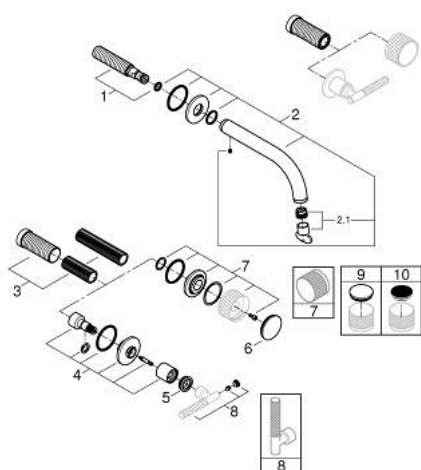

20 587 000 ATRIO PRIVATE COLLECTION THREE-HOLE BASIN MIXER M-SIZE

TOOTE KIRJELDUS

- Värvus: chrome
- wall mounted
- for use with rough-in set 29 025 002
- valves hot/cold with ceramic headparts 1/2° - 90°
- GROHE LongLife finish
- GROHE EcoJoy - less water, perfect flow
- maximum flow rate (at 3 bar): 5 l/min
- centre distance 200 mm
- projection 180 mm
- for stick handles
- to be combined with stick sets 48 458, 48 459 or 48 646, please order separately
- without roughing-in set 29 025 002 (please order separately)

20 587 000 ATRIO PRIVATE COLLECTION THREE-HOLE BASIN MIXER M-SIZE

VARUOSAD, mai 2018 – nüüd

- 1: Connection nipple (Tellimuse number 1013459990)
- 2: Spout (Tellimuse number 1013440000)
- 2.1: Laminar flow straightener (Tellimuse number 48408000)
- 3: Extension for spindle (Tellimuse number 1013469990)
- 4: Escutcheon (Tellimuse number 1013430000)
- 5: Decorative ring (Tellimuse number 1012960000)
- 6: Cap (Tellimuse number 1013000000)
- 7: Handle (Tellimuse number 1013470000)*
- 8: Knurled sticks (Tellimuse number 48646000)*
- 9: Inlays made from White Attica Caesarstone material (Tellimuse number 48460000)*
- 10: Inlays made from Vanilla Noir Caesarstone material (Tellimuse number 48461000)*