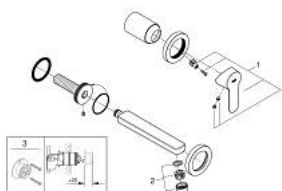

20 474 000 BAUEDGE TWO-HOLE BASIN MIXER

TOOTE KIRJELDUS

- Värvus: chrome
- wall mounted
- consisting of:
 - set for final installation and concealed body
 - metal lever
 - GROHE SmoothControl 35 mm ceramic cartridge
 - GROHE LongLife finish
 - mousseur
- center distance 110 mm
- projection 171 mm

20 474 000 BAUEDGE TWO-HOLE BASIN MIXER

VARUOSAD, august 2014 – nüüd

1: Lever (Tellimuse number 46811000)

2: Mousseur (Tellimuse number 13929000)

3: Extension (Tellimuse number 46627000)*

* Lisatarvikud