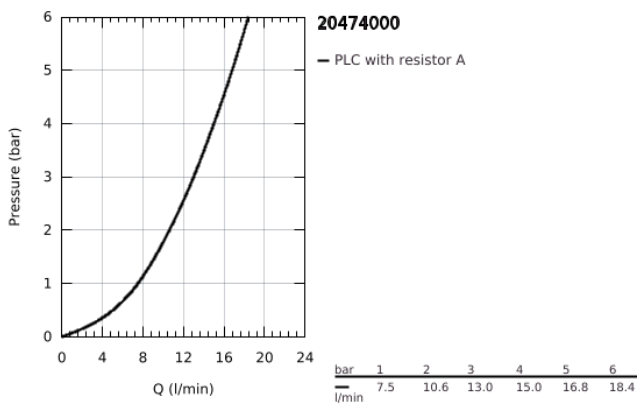

20 474 000 BAUEDGE TWO-HOLE BASIN MIXER

TOOTE KIRJELDUS

- Värvus: chrome
- wall mounted
- consisting of:
 - set for final installation and concealed body
 - metal lever
 - GROHE SmoothControl 35 mm ceramic cartridge
 - GROHE LongLife finish
 - mousseur
- center distance 110 mm
- projection 171 mm

20 474 000 BAUEDGE TWO-HOLE BASIN MIXER

VARUOSAD, august 2014 – nüüd

1: Lever (Tellimuse number 46811000)

2: Mousseur (Tellimuse number 13929000)

3: Extension (Tellimuse number 46627000)*

* Lisatarvikud