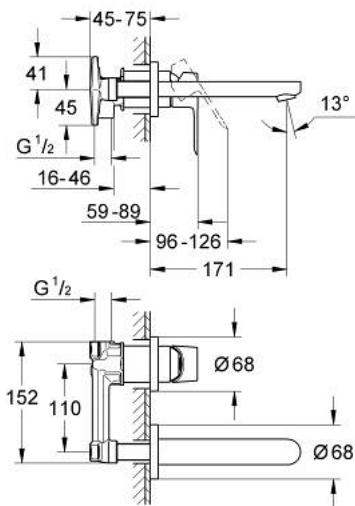

20 474 000 BAUEDGE TWO-HOLE BASIN MIXER

TOOTE KIRJELDUS

- Värvus: chrome
- wall mounted
- consisting of:
 - set for final installation and concealed body
 - metal lever
 - GROHE SmoothControl 35 mm ceramic cartridge
 - GROHE LongLife finish
 - mousseur
- center distance 110 mm
- projection 171 mm

20 474 000 BAUEDGE TWO-HOLE BASIN MIXER

VARUOSAD, august 2014 – nüüd

1: Lever (Tellimuse number 46811000)

2: Mousseur (Tellimuse number 13929000)

3: Extension (Tellimuse number 46627000)*

* Lisatarvikud