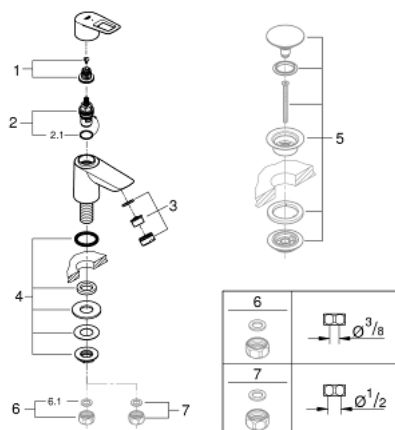

20 422 001 BAULOOP PILLAR TAP 1/2" XS-SIZE

TOOTE KIRJELDUS

- Värvus: chrome
- single hole installation
- ceramic headpart 1/2", 90°
- GROHE LongLife finish
- GROHE EcoJoy - less water, perfect flow
- maximum flow rate (at 3 bar): 5 l/min
- fixation nut G 1/2"
- professional edition

20 422 001 BAULOOP PILLAR TAP 1/2" XS-SIZE

VARUOSAD, september 2018 – nüüd

1: Replacement handle connection kit (Tellimuse number 45186000)

1.1: O-ring \varnothing 18.2 x \varnothing 1.7 (Tellimuse number 0392400M)

2: Ceramic headpart, 1/2" (Tellimuse number 45882000)

2.1: O-ring \varnothing 18.2 x \varnothing 1.7 (Tellimuse number 0392400M)

3: Mousseur (Tellimuse number 48159000)

4: Shank mounting kit (Tellimuse number 45004000)

5: Waste set with push-open plug (Tellimuse number 65807000)*

6: Coupling nut 1/2" (Tellimuse number 1290100M)*

7: Coupling nut 1/2" x 14.5 mm (Tellimuse number 1290200M)*

* Lisatarvikud