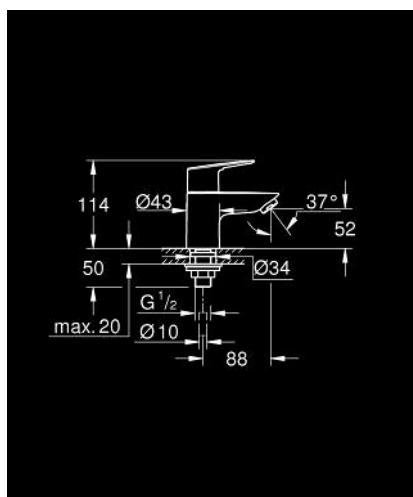

20 422 001 BAULOOP PILLAR TAP 1/2" XS-SIZE

TOOTE KIRJELDUS

- Värvus: chrome
- single hole installation
- ceramic headpart 1/2", 90°
- GROHE LongLife finish
- GROHE EcoJoy - less water, perfect flow
- maximum flow rate (at 3 bar): 5 l/min
- fixation nut G 1/2"
- professional edition

20 422 001 BAULOOP PILLAR TAP 1/2" XS-SIZE

VARUOSAD, september 2018 – nüüd

1: Replacement handle connection kit (Tellimuse number 45186000)

1.1: O-ring \varnothing 18.2 x \varnothing 1.7 (Tellimuse number 0392400M)

2: Ceramic headpart, 1/2" (Tellimuse number 45882000)

2.1: O-ring \varnothing 18.2 x \varnothing 1.7 (Tellimuse number 0392400M)

3: Mousseur (Tellimuse number 48159000)

4: Shank mounting kit (Tellimuse number 45004000)

5: Waste set with push-open plug (Tellimuse number 65807000)*

6: Coupling nut 1/2" (Tellimuse number 1290100M)*

7: Coupling nut 1/2" x 14.5 mm (Tellimuse number 1290200M)*

* Lisatarvikud