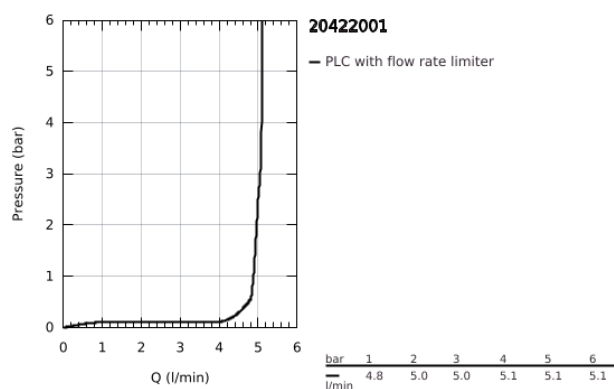

20 422 001 BAULOOP PILLAR TAP 1/2" XS-SIZE

TOOTE KIRJELDUS

- Värvus: chrome
- single hole installation
- ceramic headpart 1/2", 90°
- GROHE LongLife finish
- GROHE EcoJoy - less water, perfect flow
- maximum flow rate (at 3 bar): 5 l/min
- fixation nut G 1/2"
- professional edition

20 422 001 BAULOOP PILLAR TAP 1/2" XS-SIZE

VARUOSAD, september 2018 – nüüd

1: Replacement handle connection kit (Tellimuse number 45186000)

1.1: O-ring \varnothing 18.2 x \varnothing 1.7 (Tellimuse number 0392400M)

2: Ceramic headpart, 1/2" (Tellimuse number 45882000)

2.1: O-ring \varnothing 18.2 x \varnothing 1.7 (Tellimuse number 0392400M)

3: Mousseur (Tellimuse number 48159000)

4: Shank mounting kit (Tellimuse number 45004000)

5: Waste set with push-open plug (Tellimuse number 65807000)*

6: Coupling nut 1/2" (Tellimuse number 1290100M)*

7: Coupling nut 1/2" x 14.5 mm (Tellimuse number 1290200M)*

* Lisatarvikud