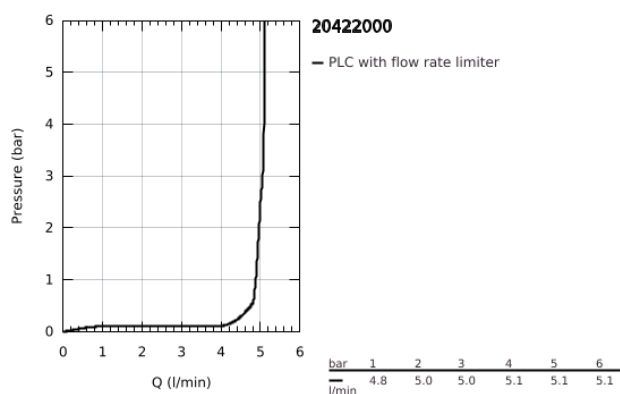

20 422 000 BAULOOP PILLAR TAP 1/2" XS-SIZE

TOOTE KIRJELDUS

- Värvus: chrome
- single hole installation
- metal lever
- ceramic headpart 1/2", 90°
- GROHE LongLife finish
- GROHE EcoJoy - less water, perfect flow
- maximum flow rate (at 3 bar): 5 l/min
- fixation nut G 1/2"

20 422 000 **BAULoop PILLAR TAP 1/2"**
XS-SIZE

VARUOSAD, september 2012 – nüüd

1: Lever (Tellimuse number 48027000)

2: Ceramic headpart, 1/2" (Tellimuse number 45882000)

2.1: O-ring Ø 18.2 x Ø 1.7 (Tellimuse number 0392400M)