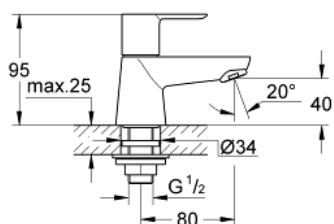

20 422 000 BAULOOP PILLAR TAP 1/2" XS-SIZE

TOOTE KIRJELDUS

- Värvus: chrome
- single hole installation
- metal lever
- ceramic headpart 1/2", 90°
- GROHE LongLife finish
- GROHE EcoJoy - less water, perfect flow
- maximum flow rate (at 3 bar): 5 l/min
- fixation nut G 1/2"

20 422 000 **BAULoop PILLAR TAP 1/2"**
XS-SIZE

VARUOSAD, september 2012 – nüüd

1: Lever (Tellimuse number 48027000)

2: Ceramic headpart, 1/2" (Tellimuse number 45882000)

2.1: O-ring Ø 18.2 x Ø 1.7 (Tellimuse number 0392400M)