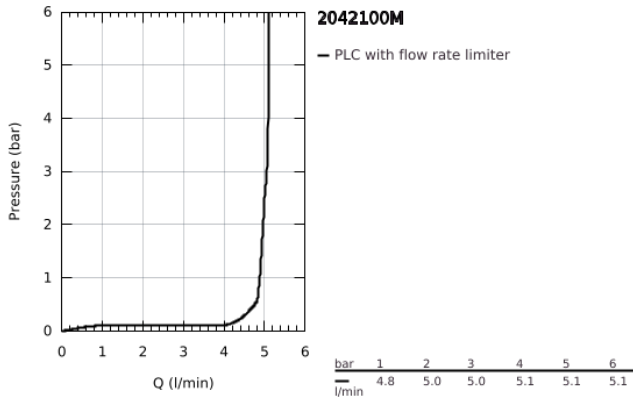

20 421 00M **BAUEDGE PILLAR TAP 1/2"**

**TOOTE KIRJELDUS**

- Värvus: chrome
- single hole installation
- metal lever
- ceramic headpart 1/2", 90°
- GROHE LongLife finish
- GROHE EcoJoy - less water, perfect flow
- maximum flow rate (at 3 bar): 5 l/min
- mousseur
- 2 pieces

## 20 421 00M BAUEDGE PILLAR TAP 1/2"