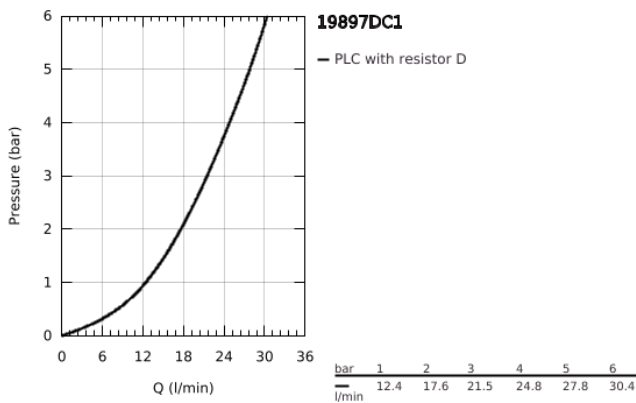

19 897 DC1 EUROCUBE FOUR-HOLE SINGLE-LEVER BATH COMBINATION

TOOTE KIRJELDUS

- Värvus: supersteel
- GROHE SilkMove 46 mm ceramic cartridge
- GROHE LongLife finish
- consisting of:
 - pre-assembled spout fixing
 - single lever mixer operating element
 - bath inlet with mousseur
 - diverter bath/shower
 - hand shower Euphoria Cube+ 6.6 l/min
 - metal shower hose 2000 mm
 - flexible connection hoses
 - connection for shower hose
 - protected against backflow
 - for use with 29 037 000

19 897 DC1 EUROCUBE FOUR-HOLE SINGLE-LEVER BATH COMBINATION

VARUOSAD, märts 2019 – nüüd

- 1: Lever (Tellimuse number 46782DC0)
- 2: Cartridge (Tellimuse number 46048000)
- 3: Tube (Tellimuse number 07227000)
- 4: Dirt strainer (Tellimuse number 0700200M)
- 5: Cone nut (Tellimuse number 08864DC0)
- 6: Compression spring (Tellimuse number 00869000)
- 7: Diverter knob (Tellimuse number 48126DC0)
- 8: Diverter (Tellimuse number 45443000)
- 8.1: Sealing washer $\varnothing 6 \times \varnothing 2$ (Tellimuse number 0128300M)
- 8.2: Sealing washer (Tellimuse number 0120500M)
- 9: Replacement kit for shank fastening (Tellimuse number 45444000)
- 10: Non-return valve (Tellimuse number 08565000)
- 11: Tube (Tellimuse number 07300000)
- 12: Mousseur (Tellimuse number 13922DC0)
- 13: Tube (Tellimuse number 48018000)
- 14: Metal shower hose (Tellimuse number 28146000)
- 15: Temperature limiter (Tellimuse number 46375000)*
- 16: Socket spanner (Tellimuse number 19332000)*