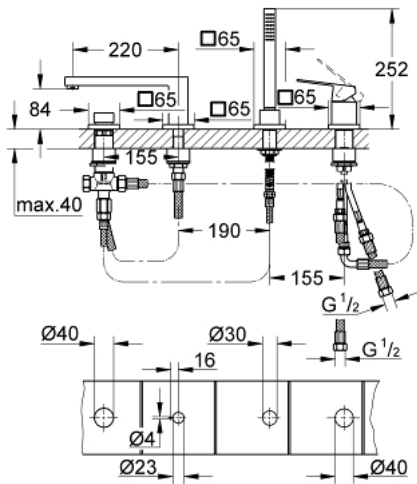

19 897 DC1 EUROCUBE FOUR-HOLE SINGLE-LEVER BATH COMBINATION

TOOTE KIRJELDUS

- Värvus: supersteel
- GROHE SilkMove 46 mm ceramic cartridge
- GROHE LongLife finish
- consisting of:
 - pre-assembled spout fixing
 - single lever mixer operating element
 - bath inlet with mousseur
 - diverter bath/shower
 - hand shower Euphoria Cube+ 6.6 l/min
 - metal shower hose 2000 mm
 - flexible connection hoses
 - connection for shower hose
 - protected against backflow
 - for use with 29 037 000

19 897 DC1 EUROCUBE FOUR-HOLE SINGLE-LEVER BATH COMBINATION

VARUOSAD, märts 2019 – nüüd

- 1: Lever (Tellimuse number 46782DC0)
- 2: Cartridge (Tellimuse number 46048000)
- 3: Tube (Tellimuse number 07227000)
- 4: Dirt strainer (Tellimuse number 0700200M)
- 5: Cone nut (Tellimuse number 08864DC0)
- 6: Compression spring (Tellimuse number 00869000)
- 7: Diverter knob (Tellimuse number 48126DC0)
- 8: Diverter (Tellimuse number 45443000)
- 8.1: Sealing washer $\varnothing 6 \times \varnothing 2$ (Tellimuse number 0128300M)
- 8.2: Sealing washer (Tellimuse number 0120500M)
- 9: Replacement kit for shank fastening (Tellimuse number 45444000)
- 10: Non-return valve (Tellimuse number 08565000)
- 11: Tube (Tellimuse number 07300000)
- 12: Mousseur (Tellimuse number 13922DC0)
- 13: Tube (Tellimuse number 48018000)
- 14: Metal shower hose (Tellimuse number 28146000)
- 15: Temperature limiter (Tellimuse number 46375000)*
- 16: Socket spanner (Tellimuse number 19332000)*