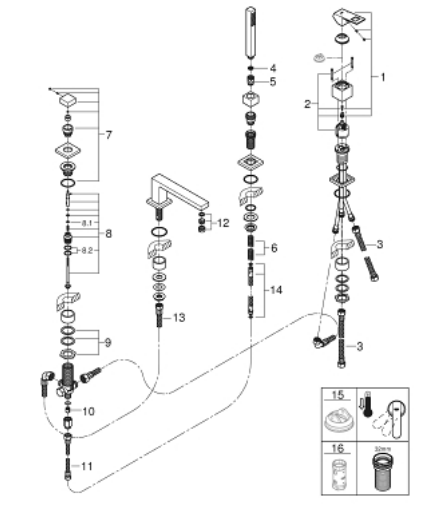

19 897 DC1 EUROCUBE FOUR-HOLE SINGLE-LEVER BATH COMBINATION

TOOTE KIRJELDUS

- Värvus: supersteel
- GROHE SilkMove 46 mm ceramic cartridge
- GROHE LongLife finish
- consisting of:
 - pre-assembled spout fixing
 - single lever mixer operating element
 - bath inlet with mousseur
 - diverter bath/shower
 - hand shower Euphoria Cube+ 6.6 l/min
 - metal shower hose 2000 mm
 - flexible connection hoses
 - connection for shower hose
 - protected against backflow
 - for use with 29 037 000

19 897 DC1 EUROCUBE FOUR-HOLE SINGLE-LEVER BATH COMBINATION

VARUOSAD, märts 2019 – nüüd

- 1: Lever (Tellimuse number 46782DC0)
- 2: Cartridge (Tellimuse number 46048000)
- 3: Tube (Tellimuse number 07227000)
- 4: Dirt strainer (Tellimuse number 0700200M)
- 5: Cone nut (Tellimuse number 08864DC0)
- 6: Compression spring (Tellimuse number 00869000)
- 7: Diverter knob (Tellimuse number 48126DC0)
- 8: Diverter (Tellimuse number 45443000)
- 8.1: Sealing washer $\varnothing 6 \times \varnothing 2$ (Tellimuse number 0128300M)
- 8.2: Sealing washer (Tellimuse number 0120500M)
- 9: Replacement kit for shank fastening (Tellimuse number 45444000)
- 10: Non-return valve (Tellimuse number 08565000)
- 11: Tube (Tellimuse number 07300000)
- 12: Mousseur (Tellimuse number 13922DC0)
- 13: Tube (Tellimuse number 48018000)
- 14: Metal shower hose (Tellimuse number 28146000)
- 15: Temperature limiter (Tellimuse number 46375000)*
- 16: Socket spanner (Tellimuse number 19332000)*