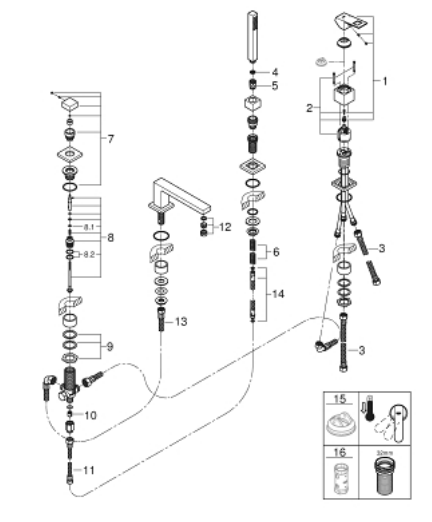

19 897 001 EUROCUBE FOUR-HOLE SINGLE-LEVER BATH COMBINATION

TOOTE KIRJELDUS

- Värvus: chrome
- GROHE SilkMove 46 mm ceramic cartridge
- GROHE LongLife finish
- consisting of:
 - pre-assembled spout fixing
 - single lever mixer operating element
 - bath inlet with mousseur
 - diverter bath/shower
 - hand shower Euphoria Cube+ 6.6 l/min
 - metal shower hose 2000 mm
 - flexible connection hoses
 - connection for shower hose
 - protected against backflow
 - for use with 29 037 000

19 897 001 EUROCUBE FOUR-HOLE SINGLE-LEVER BATH COMBINATION

VARUOSAD, märts 2019 – nüüd

- 1: Lever (Tellimuse number 46782000)
- 2: Cartridge (Tellimuse number 46048000)
- 3: Tube (Tellimuse number 07227000)
- 4: Dirt strainer (Tellimuse number 0700200M)
- 5: Cone nut (Tellimuse number 08864000)
- 6: Compression spring (Tellimuse number 00869000)
- 7: Diverter knob (Tellimuse number 48126000)
- 8: Diverter (Tellimuse number 45443000)
- 8.1: Sealing washer $\varnothing 6 \times \varnothing 2$ (Tellimuse number 0128300M)
- 8.2: Sealing washer (Tellimuse number 0120500M)
- 9: Replacement kit for shank fastening (Tellimuse number 45444000)
- 10: Non-return valve (Tellimuse number 08565000)
- 11: Tube (Tellimuse number 07300000)
- 12: Mousseur (Tellimuse number 13922000)
- 13: Tube (Tellimuse number 48018000)
- 14: Metal shower hose (Tellimuse number 28146000)
- 15: Temperature limiter (Tellimuse number 46375000)*
- 16: Socket spanner (Tellimuse number 19332000)*