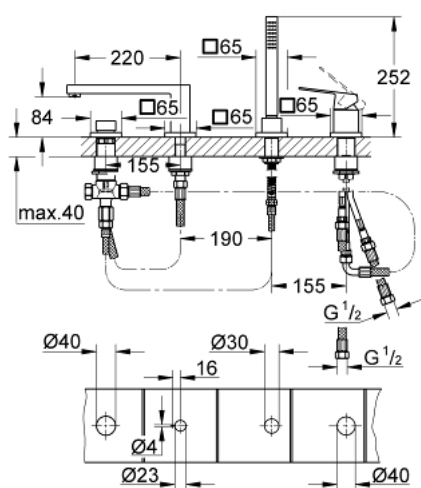

19 897 001 EUROCUBE FOUR-HOLE SINGLE-LEVER BATH COMBINATION

TOOTE KIRJELDUS

- Värvus: chrome
- GROHE SilkMove 46 mm ceramic cartridge
- GROHE LongLife finish
- consisting of:
 - pre-assembled spout fixing
 - single lever mixer operating element
 - bath inlet with mousseur
 - diverter bath/shower
 - hand shower Euphoria Cube+ 6.6 l/min
 - metal shower hose 2000 mm
 - flexible connection hoses
 - connection for shower hose
 - protected against backflow
 - for use with 29 037 000

19 897 001 EUROCUBE FOUR-HOLE SINGLE-LEVER BATH COMBINATION

VARUOSAD, märts 2019 – nüüd

- 1: Lever (Tellimuse number 46782000)
- 2: Cartridge (Tellimuse number 46048000)
- 3: Tube (Tellimuse number 07227000)
- 4: Dirt strainer (Tellimuse number 0700200M)
- 5: Cone nut (Tellimuse number 08864000)
- 6: Compression spring (Tellimuse number 00869000)
- 7: Diverter knob (Tellimuse number 48126000)
- 8: Diverter (Tellimuse number 45443000)
- 8.1: Sealing washer $\varnothing 6 \times \varnothing 2$ (Tellimuse number 0128300M)
- 8.2: Sealing washer (Tellimuse number 0120500M)
- 9: Replacement kit for shank fastening (Tellimuse number 45444000)
- 10: Non-return valve (Tellimuse number 08565000)
- 11: Tube (Tellimuse number 07300000)
- 12: Mousseur (Tellimuse number 13922000)
- 13: Tube (Tellimuse number 48018000)
- 14: Metal shower hose (Tellimuse number 28146000)
- 15: Temperature limiter (Tellimuse number 46375000)*
- 16: Socket spanner (Tellimuse number 19332000)*