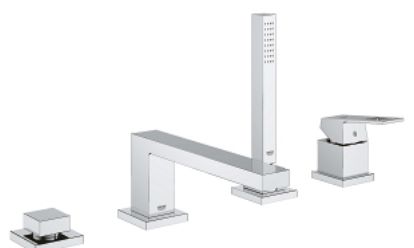

19 897 001 EUROCUBE FOUR-HOLE SINGLE-LEVER BATH COMBINATION

TOOTE KIRJELDUS

- Värvus: chrome
- GROHE SilkMove 46 mm ceramic cartridge
- GROHE LongLife finish
- consisting of:
 - pre-assembled spout fixing
 - single lever mixer operating element
 - bath inlet with mousseur
 - diverter bath/shower
 - hand shower Euphoria Cube+ 6.6 l/min
 - metal shower hose 2000 mm
 - flexible connection hoses
 - connection for shower hose
 - protected against backflow
 - for use with 29 037 000

19 897 001 EUROCUBE FOUR-HOLE SINGLE-LEVER BATH COMBINATION

VARUOSAD, märts 2019 – nüüd

- 1: Lever (Tellimuse number 46782000)
- 2: Cartridge (Tellimuse number 46048000)
- 3: Tube (Tellimuse number 07227000)
- 4: Dirt strainer (Tellimuse number 0700200M)
- 5: Cone nut (Tellimuse number 08864000)
- 6: Compression spring (Tellimuse number 00869000)
- 7: Diverter knob (Tellimuse number 48126000)
- 8: Diverter (Tellimuse number 45443000)
- 8.1: Sealing washer $\varnothing 6 \times \varnothing 2$ (Tellimuse number 0128300M)
- 8.2: Sealing washer (Tellimuse number 0120500M)
- 9: Replacement kit for shank fastening (Tellimuse number 45444000)
- 10: Non-return valve (Tellimuse number 08565000)
- 11: Tube (Tellimuse number 07300000)
- 12: Mousseur (Tellimuse number 13922000)
- 13: Tube (Tellimuse number 48018000)
- 14: Metal shower hose (Tellimuse number 28146000)
- 15: Temperature limiter (Tellimuse number 46375000)*
- 16: Socket spanner (Tellimuse number 19332000)*