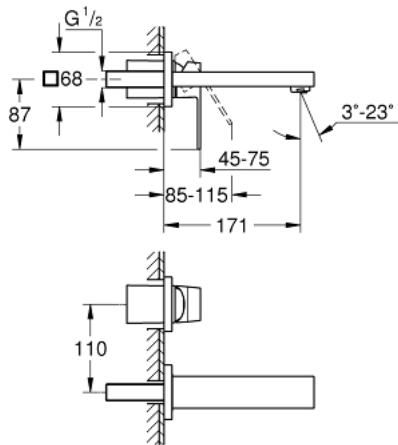

19 895 AL0 EUROCUBE TWO-HOLE BASIN MIXER S-SIZE

TOOTE KIRJELDUS

- Värvus: brushed hard graphite
- wall mounted
- for use with rough-in set 23 200
- without concealed body
- GROHE LongLife finish
- GROHE AquaGuide adjustable mousseur
- center distance 110 mm
- projection 171 mm

19 895 AL0 EUROCUBE TWO-HOLE BASIN MIXER S-SIZE

VARUOSAD, märts 2019 – nüüd

1: Lever (Tellimuse number 46802AL0)

2: Flow straightener (Tellimuse number 64451AL0)

3: Extension (Tellimuse number 46627000)*

* Lisatarvikud