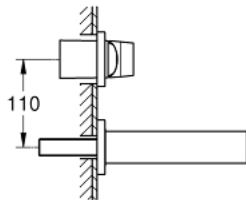

19 895 AL0 EUROCUBE TWO-HOLE BASIN MIXER S-SIZE

TOOTE KIRJELDUS

- Värvus: brushed hard graphite
- wall mounted
- for use with rough-in set 23 200
- without concealed body
- GROHE LongLife finish
- GROHE AquaGuide adjustable mousseur
- center distance 110 mm
- projection 171 mm

19 895 AL0 EUROCUBE TWO-HOLE BASIN MIXER S-SIZE

VARUOSAD, märts 2019 – nüüd

1: Lever (Tellimuse number 46802AL0)

2: Flow straightener (Tellimuse number 64451AL0)

3: Extension (Tellimuse number 46627000)*

* Lisatarvikud