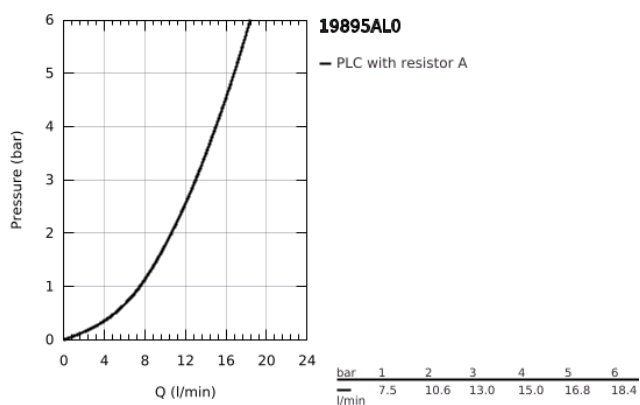

19 895 AL0 EUROCUBE TWO-HOLE BASIN MIXER S-SIZE

TOOTE KIRJELDUS

- Värvus: brushed hard graphite
- wall mounted
- for use with rough-in set 23 200
- without concealed body
- GROHE LongLife finish
- GROHE AquaGuide adjustable mousseur
- center distance 110 mm
- projection 171 mm

19 895 AL0 EUROCUBE TWO-HOLE BASIN MIXER S-SIZE

VARUOSAD, märts 2019 – nüüd

1: Lever (Tellimuse number 46802AL0)

2: Flow straightener (Tellimuse number 64451AL0)

3: Extension (Tellimuse number 46627000)*

* Lisatarvikud