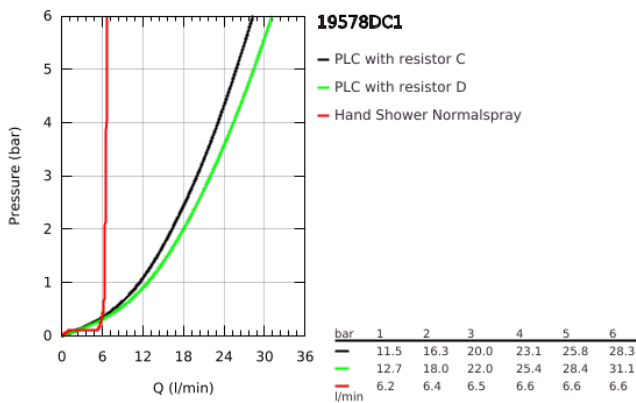

19 578 DC1 ESSENCE FOUR-HOLE SINGLE-LEVER BATH COMBINATION

TOOTE KIRJELDUS

- Värvus: supersteel
- GROHE SilkMove 35 mm ceramic cartridge
- with temperature limiter
- GROHE LongLife finish
- consisting of:
 - pre-assembled spout fixing
 - single lever mixer operating element
 - bath inlet with mousseur
 - diverter bath/shower
 - metal stick hand shower
 - metal shower hose 2000 mm
 - flexible connection hoses
 - connection for shower hose
 - protected against backflow
 - for use with 29 037 000

19 578 DC1 ESSENCE FOUR-HOLE SINGLE-LEVER BATH COMBINATION

VARUOSAD, jaanuar 2016 – nüüd

- 1: Lever (Tellimuse number 46916DC0)
- 2: Cartridge (Tellimuse number 46374000)
- 3: Tube (Tellimuse number 07227000)
- 4: Dirt strainer (Tellimuse number 0700200M)
- 5: Cone nut (Tellimuse number 08864DC0)
- 6: Compression spring (Tellimuse number 00869000)
- 7: Diverter knob (Tellimuse number 46721DC0)
- 8: Diverter (Tellimuse number 45443000)
- 8.1: Sealing washer $\varnothing 6 \times \varnothing 2$ (Tellimuse number 0128300M)
- 8.2: Sealing washer (Tellimuse number 0120500M)
- 9: Replacement kit for shank fastening (Tellimuse number 45444000)
- 10: Non-return valve (Tellimuse number 08565000)
- 11: Tube (Tellimuse number 07300000)
- 12: Tube (Tellimuse number 48018000)
- 13: Mousseur (Tellimuse number 13926000)
- 14: Metal shower hose (Tellimuse number 28146000)
- 15: Socket spanner (Tellimuse number 19332000)*