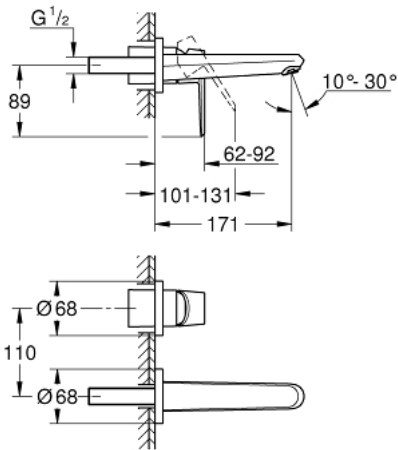

19 573 002 **EURODISC COSMOPOLITAN TWO-HOLE BASIN MIXER**
M-SIZE

TOOTE KIRJELDUS

- Värvus: chrome
- wall mounted
- trim set for use with rough-in set 23 571 000 / 32 635 000
- without concealed body
- GROHE LongLife finish
- GROHE AquaGuide
- center distance 110 mm
- projection 170 mm

19 573 002 **EURODISC COSMOPOLITAN TWO-HOLE BASIN MIXER**
M-SIZE

VARUOSAD, september 2019 – nüüd

1: Lever (Tellimuse number 46742000)

2: Flow straightener (Tellimuse number 64451000)

3: Extension (Tellimuse number 46943000)*