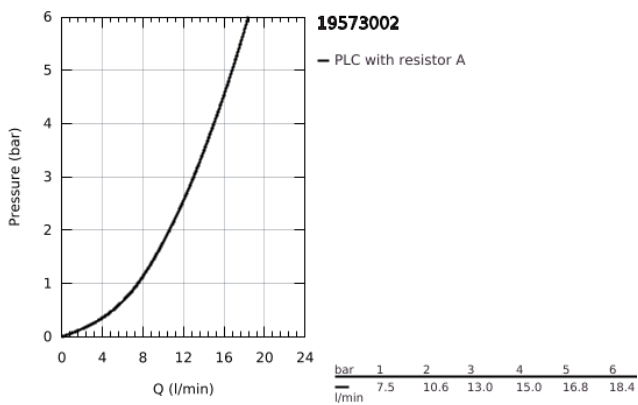

19 573 002 **EURODISC COSMOPOLITAN TWO-HOLE BASIN MIXER**
M-SIZE

TOOTE KIRJELDUS

- Värvus: chrome
- wall mounted
- trim set for use with rough-in set 23 571 000 / 32 635 000
- without concealed body
- GROHE LongLife finish
- GROHE AquaGuide
- center distance 110 mm
- projection 170 mm

19 573 002 **EURODISC COSMOPOLITAN TWO-HOLE BASIN MIXER**
M-SIZE

VARUOSAD, september 2019 – nüüd

1: Lever (Tellimuse number 46742000)

2: Flow straightener (Tellimuse number 64451000)

3: Extension (Tellimuse number 46943000)*