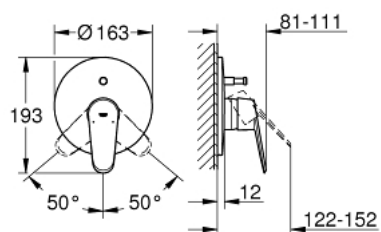

### TOOTE KIRJELDUS

- Värvus: chrome
- set for final installation for
- 33 961 000, 33 963 000, 33 965 000
- without concealed body
- GROHE LongLife finish
- automatic diverter: bath/shower
- escutcheon- and shaft-sealing
- covered fixing